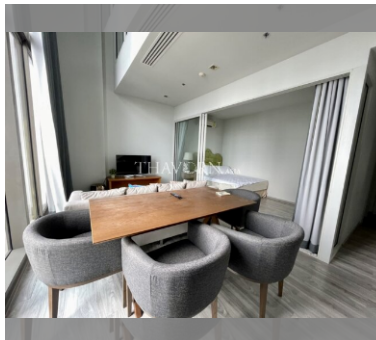

Condo for sale 2 bedroom 88 m² in Baan Plai Haad, Pattaya

฿ 9,450,000

UNIT PARAMETERS:

UID	FS-27441
quota	foreign quota
type	2 bedroom
size	88m²
floor	18-19
view	sea view
transfer cost	
transfer fee payer	seller and buyer 50/50
additional cost	

PROJECT PARAMETERS:

district	Wongamat
buildings	2
floors	31
built in	2015
maintenance	฿ 47,520/year

FACILITIES:

General information: highrise, open parking, covered parking.

Swimming pool: swimming pool, rooftop pool.

Chill zone: chill zone, garden, rooftop chillout.

Health zone: gym, sauna.

Other: lobby, CCTV, security, minimart.