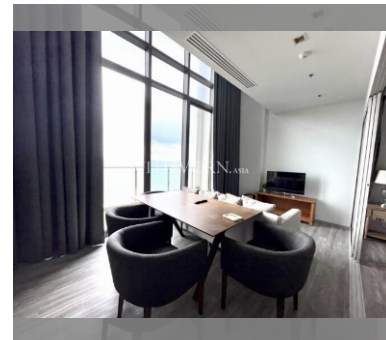

Condo for sale 2 bedroom 88 m² in Baan Plai Haad, Pattaya

฿ 9,450,000

UNIT PARAMETERS:

UID	FS-27441
quota	foreign quota
type	2 bedroom
size	88m²
floor	18-19
view	sea view
transfer cost	
transfer fee payer	seller and buyer 50/50
additional cost	

PROJECT PARAMETERS:

district	Wongamat
buildings	2
floors	31
built in	2015
maintenance	฿ 47,520/year

FACILITIES:

General information: highrise, open parking, covered parking.

Swimming pool: swimming pool, rooftop pool.

Chill zone: chill zone, garden, rooftop chillout.

Health zone: gym, sauna.

Other: lobby, CCTV, security, minimart.