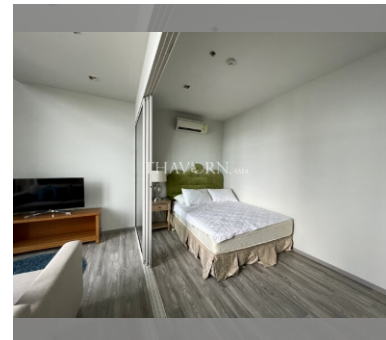

Condo for sale 2 bedroom 88 m² in Baan Plai Haad, Pattaya

฿ 9,450,000

UNIT PARAMETERS:

UID	FS-27441
quota	foreign quota
type	2 bedroom
size	88m²
floor	18-19
view	sea view
transfer cost	
transfer fee payer	seller and buyer 50/50
additional cost	

PROJECT PARAMETERS:

district	Wongamat
buildings	2
floors	31
built in	2015
maintenance	฿ 47,520/year

FACILITIES:

General information: highrise, open parking, covered parking.

Swimming pool: swimming pool, rooftop pool.

Chill zone: chill zone, garden, rooftop chillout.

Health zone: gym, sauna.

Other: lobby, CCTV, security, minimart.