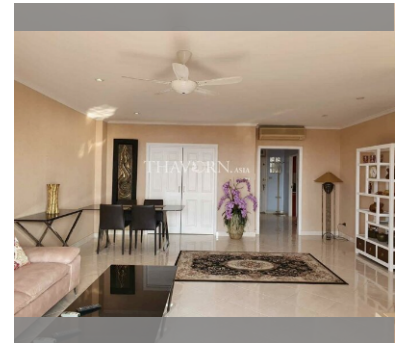

Condo for sale 2 bedroom 120 m² in Wongamat Residence Condominium, Pattaya

Welcome to your dream home in the heart of Pattaya! This stunning 2-bedroom apartment, located in the prestigious Wongamat Residence Condominium, offers a perfect blend of comfort and luxury. Spanning an impressive 120 square meters, this fully-furnished flat is ready for you to move in and start living your best life. Perched on the 5th floor of an 8-story building, the apartment provides a serene escape with ample space for relaxation and entertainment. Imagine waking up to the gentle breeze and enjoying your morning coffee while soaking in the vibrant city views. The Wongamat area is renowned for its tranquil ambiance and proximity to the beach, making it an ideal location for those who appreciate the finer things in life. Whether you'...

฿ 8,000,000

UNIT PARAMETERS:

UID	FS-27164
quota	foreign quota
type	2 bedroom
size	120m²
floor	5
view	sea view
quality	not chosen
transfer cost	
transfer fee payer	Seller 50/ Buyer 50
additional cost	

PROJECT PARAMETERS:

district	Wongamat
buildings	1
floors	8
built in	2006
maintenance	฿ 43,200/year

FACILITIES:

- General information: lowrise, meters to beach: 60, minutes to beach: 1, open parking, covered parking.
- Swimming pool: swimming pool.
- Health zone: gym.
- Other: reception, CCTV, security.