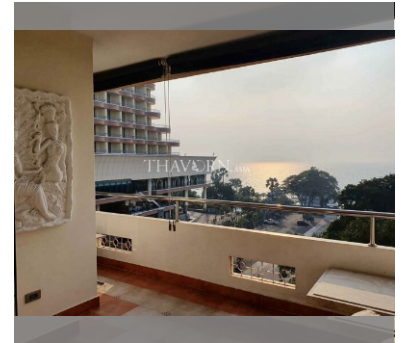

Condo for sale 2 bedroom 120 m² in Wongamat Residence Condominium, Pattaya

Welcome to your dream home in the heart of Pattaya! This stunning 2-bedroom apartment, located in the prestigious Wongamat Residence Condominium, offers a perfect blend of comfort and luxury. Spanning an impressive 120 square meters, this fully-furnished flat is ready for you to move in and start living your best life. Perched on the 5th floor of an 8-story building, the apartment provides a serene escape with ample space for relaxation and entertainment. Imagine waking up to the gentle breeze and enjoying your morning coffee while soaking in the vibrant city views. The Wongamat area is renowned for its tranquil ambiance and proximity to the beach, making it an ideal location for those who appreciate the finer things in life. Whether you'...

district	Wongamat
buildings	1
floors	8
built in	2006
maintenance	฿ 43,200/year

FACILITIES:

- General information: lowrise, meters to beach: 60, minutes to beach: 1, open parking, covered parking.
- Swimming pool: swimming pool.
- Health zone: gym.
- Other: reception, CCTV, security.