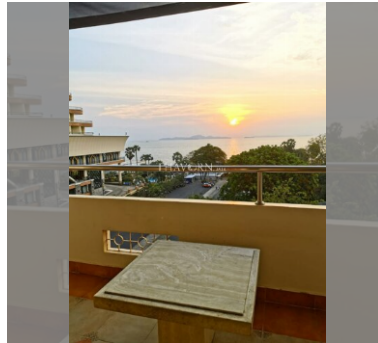

Condo for sale 2 bedroom 120 m² in Wongamat Residence Condominium, Pattaya

Welcome to your dream home in the heart of Pattaya! This stunning 2-bedroom apartment, located in the prestigious Wongamat Residence Condominium, offers a perfect blend of comfort and luxury. Spanning an impressive 120 square meters, this fully-furnished flat is ready for you to move in and start living your best life. Perched on the 5th floor of an 8-story building, the apartment provides a serene escape with ample space for relaxation and entertainment. Imagine waking up to the gentle breeze and enjoying your morning coffee while soaking in the vibrant city views. The Wongamat area is renowned for its tranquil ambiance and proximity to the beach, making it an ideal location for those who appreciate the finer things in life. Whether you'...

district	Wongamat
buildings	1
floors	8
built in	2006
maintenance	฿ 43,200/year

FACILITIES:

- General information: lowrise, meters to beach: 60, minutes to beach: 1, open parking, covered parking.
- Swimming pool: swimming pool.
- Health zone: gym.
- Other: reception, CCTV, security.