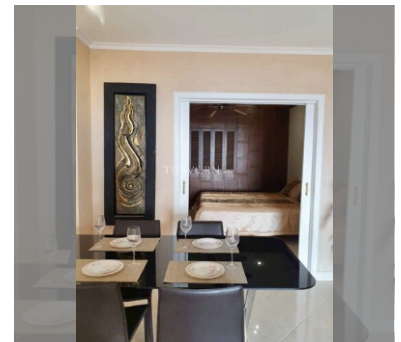

Condo for sale 2 bedroom 120 m² in Wongamat Residence Condominium, Pattaya

Welcome to your dream home in the heart of Pattaya! This stunning 2-bedroom apartment, located in the prestigious Wongamat Residence Condominium, offers a perfect blend of comfort and luxury. Spanning an impressive 120 square meters, this fully-furnished flat is ready for you to move in and start living your best life. Perched on the 5th floor of an 8-story building, the apartment provides a serene escape with ample space for relaxation and entertainment. Imagine waking up to the gentle breeze and enjoying your morning coffee while soaking in the vibrant city views. The Wongamat area is renowned for its tranquil ambiance and proximity to the beach, making it an ideal location for those who appreciate the finer things in life. Whether you'...

฿ 8,000,000

UNIT PARAMETERS:

UID	FS-27164
quota	foreign quota
type	2 bedroom
size	120m²
floor	5
view	sea view
quality	not chosen
transfer cost	
transfer fee payer	Seller 50/ Buyer 50
additional cost	

PROJECT PARAMETERS:

district	Wongamat
buildings	1
floors	8
built in	2006
maintenance	฿ 43,200/year

FACILITIES:

- General information: lowrise, meters to beach: 60, minutes to beach: 1, open parking, covered parking.
- Swimming pool: swimming pool.
- Health zone: gym.
- Other: reception, CCTV, security.