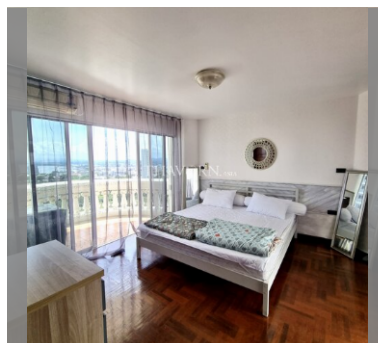

Condo for sale 1 bedroom 93 m² in Sky Beach, Pattaya

฿ 6,400,000

UNIT PARAMETERS:

UID	FS-27118
quota	foreign quota
type	1 bedroom
size	93m²
floor	26
view	sea view
quality	not chosen
transfer fee payer	seller and buyer 50/50

PROJECT PARAMETERS:

district	Wongamat
buildings	1
built in	1992
maintenance	฿ 33,480/year

FACILITIES:

General information: highrise, open parking.

Swimming pool: swimming pool, kids pool.

Chill zone: garden.

Health zone: gym.

Other: lobby, kids playgarden, CCTV, security, minimart, laundry.