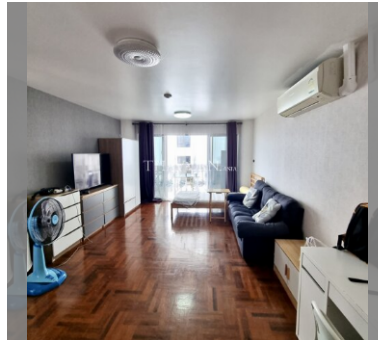

Condo for sale 1 bedroom 93 m² in Sky Beach, Pattaya

฿ 6,400,000

UNIT PARAMETERS:

UID	FS-27118
quota	foreign quota
type	1 bedroom
size	93m²
floor	26
view	sea view
quality	not chosen
transfer fee payer	seller and buyer 50/50

PROJECT PARAMETERS:

district	Wongamat
buildings	1
built in	1992
maintenance	฿ 33,480/year

FACILITIES:

- General information: highrise, open parking.
- Swimming pool: swimming pool, kids pool.
- Chill zone: garden.
- Health zone: gym.
- Other: lobby, kids playgarden, CCTV, security, minimart, laundry.