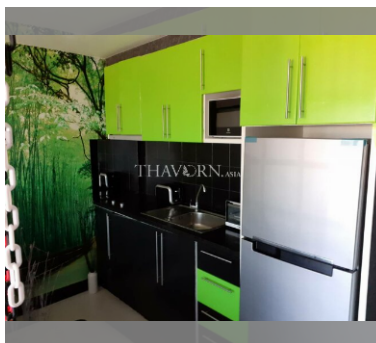

Condo for sale studio 44 m² in T. W. Jomtien Beach, Pattaya

฿ 1,990,000

UNIT PARAMETERS:

UID	FS-27113
quota	foreign quota
type	studio
size	44m²
floor	6
view	city view
transfer fee payer	Seller and Buyer 50/50

PROJECT PARAMETERS:

district	Jomtien
buildings	3
floors	8
built in	2011
maintenance	฿ 18,480/year

FACILITIES:

General information: resort, meters to beach: 800, open parking, covered parking.
Swimming pool: swimming pool, kids pool.
Chill zone: chill zone, garden.
Health zone: gym.
Other: reception, CCTV, security, minimart, laundry.