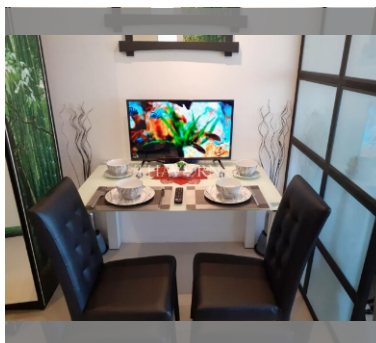

Condo for sale studio 44 m² in T. W. Jomtien Beach, Pattaya

฿ 1,990,000

UNIT PARAMETERS:

UID	FS-27113
quota	foreign quota
type	studio
size	44m²
floor	6
view	city view
transfer fee payer	Seller and Buyer 50/50

PROJECT PARAMETERS:

district	Jomtien
buildings	3
floors	8
built in	2011
maintenance	฿ 18,480/year

FACILITIES:

General information: resort, meters to beach: 800, open parking, covered parking.
Swimming pool: swimming pool, kids pool.
Chill zone: chill zone, garden.
Health zone: gym.
Other: reception, CCTV, security, minimart, laundry.