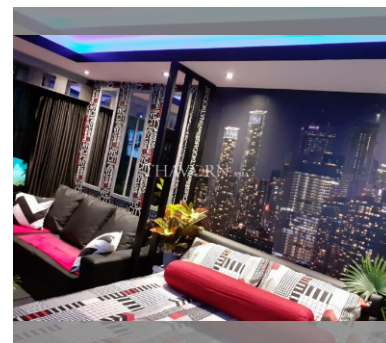

Condo for sale studio 44 m² in T. W. Jomtien Beach, Pattaya

฿ 1,990,000

UNIT PARAMETERS:

UID	FS-27113
quota	foreign quota
type	studio
size	44m²
floor	6
view	city view
transfer fee payer	Seller and Buyer 50/50

PROJECT PARAMETERS:

district	Jomtien
buildings	3
floors	8
built in	2011
maintenance	฿ 18,480/year

FACILITIES:

General information: resort, meters to beach: 800, open parking, covered parking.
Swimming pool: swimming pool, kids pool.
Chill zone: chill zone, garden.
Health zone: gym.
Other: reception, CCTV, security, minimart, laundry.