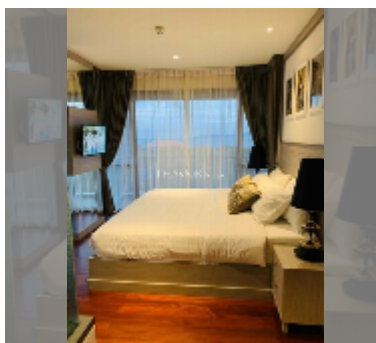

Condo for sale 2 bedroom 81 m² in The Senate Residences, Pattaya

฿ 7,160,000

UNIT PARAMETERS:

UID	FS-27094
quota	foreign quota
type	2 bedroom
size	81m²
floor	5
view	sea view
quality	good
equipment: furniture, air conditioner, television, refrigerator	

PROJECT PARAMETERS:

district	Pratumnak
buildings	1
floors	8

FACILITIES:

General information: resort, underground parking.

Swimming pool: swimming pool, rooftop pool.

Chill zone: chill zone.

Health zone: gym.

Other: lobby, CCTV, security, minimart.