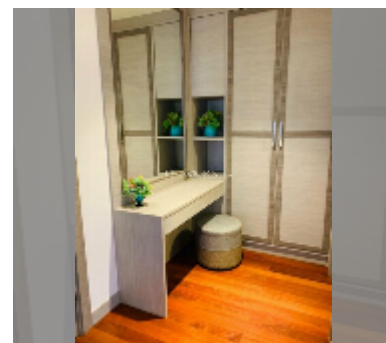

Condo for sale 2 bedroom 81 m² in The Senate Residences, Pattaya

฿ 7,160,000

UNIT PARAMETERS:

UID	FS-27094
quota	foreign quota
type	2 bedroom
size	81m²
floor	5
view	sea view
quality	good
equipment: furniture, air conditioner, television, refrigerator	

PROJECT PARAMETERS:

district	Pratumnak
buildings	1
floors	8

FACILITIES:

General information: resort, underground parking.

Swimming pool: swimming pool, rooftop pool.

Chill zone: chill zone.

Health zone: gym.

Other: lobby, CCTV, security, minimart.