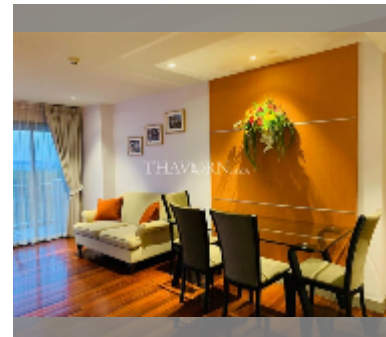

Condo for sale 2 bedroom 81 m² in The Senate Residences, Pattaya

฿ 7,160,000

UNIT PARAMETERS:

UID	FS-27094
quota	foreign quota
type	2 bedroom
size	81m²
floor	5
view	sea view
quality	good
equipment: furniture, air conditioner, television, refrigerator	

PROJECT PARAMETERS:

district	Pratumnak
buildings	1
floors	8

FACILITIES:

General information: resort, underground parking.

Swimming pool: swimming pool, rooftop pool.

Chill zone: chill zone.

Health zone: gym.

Other: lobby, CCTV, security, minimart.