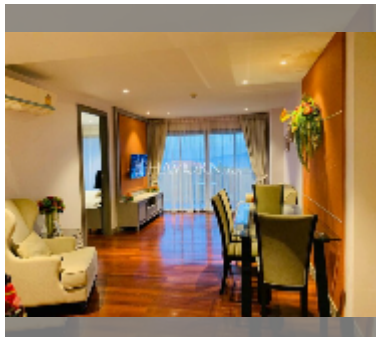

Condo for sale 2 bedroom 81 m² in The Senate Residences, Pattaya

฿ 7,160,000

UNIT PARAMETERS:

UID	FS-27094
quota	foreign quota
type	2 bedroom
size	81m²
floor	5
view	sea view
quality	good
equipment: furniture, air conditioner, television, refrigerator	

PROJECT PARAMETERS:

district	Pratumnak
buildings	1
floors	8

FACILITIES:

General information: resort, underground parking.

Swimming pool: swimming pool, rooftop pool.

Chill zone: chill zone.

Health zone: gym.

Other: lobby, CCTV, security, minimart.