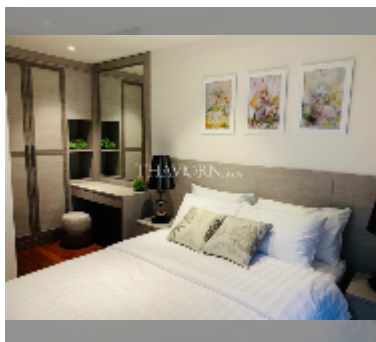

Condo for sale 2 bedroom 81 m² in The Senate Residences, Pattaya

฿ 7,160,000

UNIT PARAMETERS:

UID	FS-27094
quota	foreign quota
type	2 bedroom
size	81m²
floor	5
view	sea view
quality	good
equipment: furniture, air conditioner, television, refrigerator	

PROJECT PARAMETERS:

district	Pratumnak
buildings	1
floors	8

FACILITIES:

General information: resort, underground parking.

Swimming pool: swimming pool, rooftop pool.

Chill zone: chill zone.

Health zone: gym.

Other: lobby, CCTV, security, minimart.