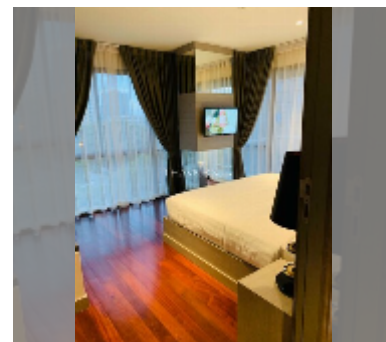

Condo for sale 2 bedroom 81 m² in The Senate Residences, Pattaya

฿ 7,160,000

UNIT PARAMETERS:

UID	FS-27094
quota	foreign quota
type	2 bedroom
size	81m²
floor	5
view	sea view
quality	good
equipment: furniture, air conditioner, television, refrigerator	

PROJECT PARAMETERS:

district	Pratumnak
buildings	1
floors	8

FACILITIES:

General information: resort, underground parking.

Swimming pool: swimming pool, rooftop pool.

Chill zone: chill zone.

Health zone: gym.

Other: lobby, CCTV, security, minimart.