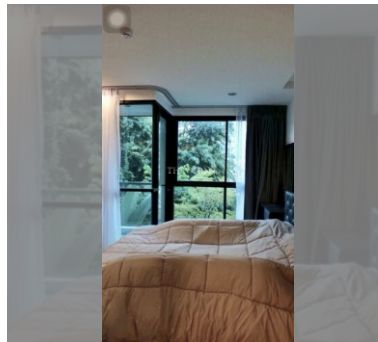

Condo for sale 1 bedroom 30 m² in The Chezz, Pattaya

฿ 2,400,000

UNIT PARAMETERS:

UID	FS-27092
quota	thai quota
type	1 bedroom
size	30m²
floor	2
view	city view
transfer fee payer	Seller and Buyer 50/50

PROJECT PARAMETERS:

district	Central Pattaya
buildings	1
floors	7

FACILITIES:

General information: lowrise, open parking.

Swimming pool: swimming pool, rooftop pool.

Chill zone: chill zone, garden, rooftop chillout.

Health zone: gym, sauna.

Other: lobby, CCTV, security.