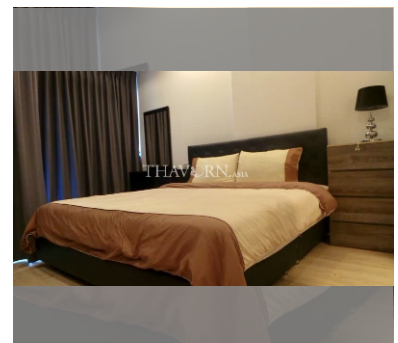

Condo for sale 1 bedroom 30 m² in The Chezz, Pattaya

฿ 2,400,000

UNIT PARAMETERS:

UID	FS-27092
quota	thai quota
type	1 bedroom
size	30m²
floor	2
view	city view
transfer fee payer	Seller and Buyer 50/50

PROJECT PARAMETERS:

district	Central Pattaya
buildings	1
floors	7

FACILITIES:

General information: lowrise, open parking.

Swimming pool: swimming pool, rooftop pool.

Chill zone: chill zone, garden, rooftop chillout.

Health zone: gym, sauna.

Other: lobby, CCTV, security.