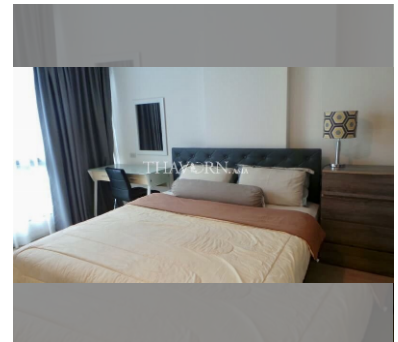

Condo for sale 1 bedroom 30 m² in The Chezz, Pattaya

฿ 2,400,000

UNIT PARAMETERS:

UID	FS-27092
quota	thai quota
type	1 bedroom
size	30m²
floor	2
view	city view
transfer fee payer	Seller and Buyer 50/50

PROJECT PARAMETERS:

district	Central Pattaya
buildings	1
floors	7

FACILITIES:

General information: lowrise, open parking.

Swimming pool: swimming pool, rooftop pool.

Chill zone: chill zone, garden, rooftop chillout.

Health zone: gym, sauna.

Other: lobby, CCTV, security.