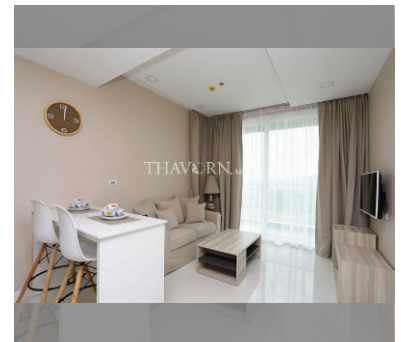

Condo for sale 1 bedroom 42 m² in Del Mare, Pattaya

Welcome to your dream home in the sky! Nestled in the prestigious Del Mare condominium in the serene Bang Saray district of Pattaya, this stunning 1-bedroom apartment offers a perfect blend of comfort and style. Located on the 10th floor of a magnificent 33-story building, this 42 square meter gem boasts breathtaking views and an unmatched living experience. Step inside to find a fully furnished space that has been thoughtfully designed to maximize both functionality and elegance. The modern furnishings and tasteful decor create a warm and inviting atmosphere, making it easy for you to settle in and start enjoying your new home right away. The Del Mare condominium offers a lifestyle of luxury and convenience. Whether you're taking a leisu...

฿ 4,050,000

UNIT PARAMETERS:

UID	FS-27066
quota	foreign quota
type	1 bedroom
size	42m ²
floor	10
view	sea view
quality	not chosen
transfer cost	
transfer fee payer	Seller 50/ Buyer 50
additional cost	

PROJECT PARAMETERS:

Chill zone: chill zone, garden.

Health zone: gym, sauna.

Other: lobby, CCTV, security, room service.

details