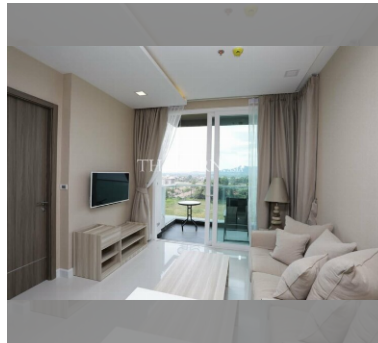

Condo for sale 1 bedroom 42 m² in Del Mare, Pattaya

Welcome to your dream home in the sky! Nestled in the prestigious Del Mare condominium in the serene Bang Saray district of Pattaya, this stunning 1-bedroom apartment offers a perfect blend of comfort and style. Located on the 10th floor of a magnificent 33-story building, this 42 square meter gem boasts breathtaking views and an unmatched living experience. Step inside to find a fully furnished space that has been thoughtfully designed to maximize both functionality and elegance. The modern furnishings and tasteful decor create a warm and inviting atmosphere, making it easy for you to settle in and start enjoying your new home right away. The Del Mare condominium offers a lifestyle of luxury and convenience. Whether you're taking a leisu...

฿ 4,050,000

UNIT PARAMETERS:

UID	FS-27066
quota	foreign quota
type	1 bedroom
size	42m ²
floor	10
view	sea view
quality	not chosen
transfer cost	
transfer fee payer	Seller 50/ Buyer 50
additional cost	

PROJECT PARAMETERS:

Chill zone: chill zone, garden.

Health zone: gym, sauna.

Other: lobby, CCTV, security, room service.

details