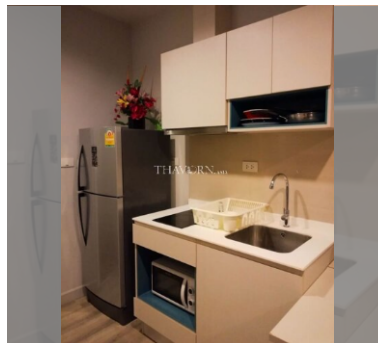

Condo for sale 1 bedroom 32 m² in Centric Sea, Pattaya

฿ 3,500,000

UNIT PARAMETERS:

UID	FS-27062
quota	thai quota
type	1 bedroom
size	32m²
floor	11
view	city view
transfer fee payer	Seller and Buyer 50:50

PROJECT PARAMETERS:

district	Central Pattaya
buildings	3
floors	44
built in	2015
maintenance	฿ 21,120/year

FACILITIES:

General information: highrise, multy-level parking, covered parking.

Swimming pool: swimming pool, rooftop pool.

Chill zone: chill zone, garden, rooftop chillout.

Health zone: gym.

Other: lobby, clubhouse, CCTV, security, minimart.