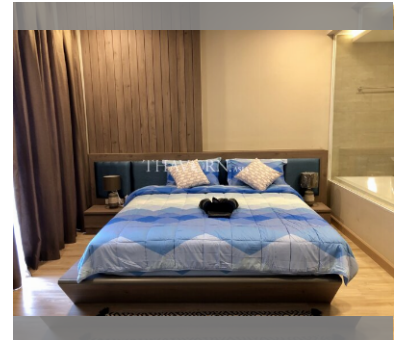

Condo for sale 1 bedroom 55 m² in Cetus, Pattaya

฿ 7,490,000

UNIT PARAMETERS:

UID	FS-27027
quota	foreign quota
type	1 bedroom
size	55m²
floor	15
view	sea view
transfer fee payer	Seller and Buyer 50:50

PROJECT PARAMETERS:

district	Jomtien
buildings	2
floors	49
built in	2014
maintenance	฿ 26,400/year

FACILITIES:

General information: highrise, meters to beach: 50, minutes to beach: 1, multy-level parking, covered parking.

Swimming pool: swimming pool, rooftop pool, jacuzzi.

Chill zone: garden, rooftop chillout.

Health zone: gym, sauna.

Other: reception, lobby, kids playgarden, CCTV, security.