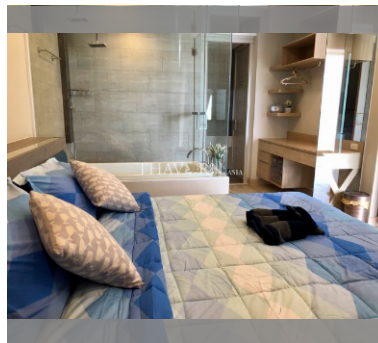

Condo for sale 1 bedroom 55 m² in Cetus, Pattaya

฿ 7,490,000

UNIT PARAMETERS:

UID	FS-27027
quota	foreign quota
type	1 bedroom
size	55m²
floor	15
view	sea view
transfer fee payer	Seller and Buyer 50:50

PROJECT PARAMETERS:

district	Jomtien
buildings	2
floors	49
built in	2014
maintenance	฿ 26,400/year

FACILITIES:

General information: highrise, meters to beach: 50, minutes to beach: 1, multy-level parking, covered parking.

Swimming pool: swimming pool, rooftop pool, jacuzzi.

Chill zone: garden, rooftop chillout.

Health zone: gym, sauna.

Other: reception, lobby, kids playgarden, CCTV, security.