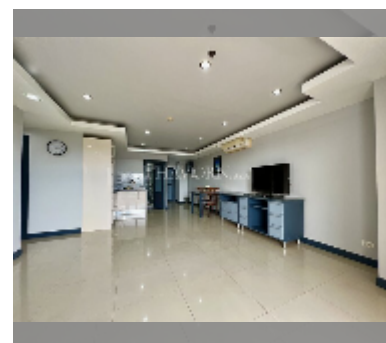

Condo for sale 2 bedroom 114 m² in PKCP Tower, Pattaya

฿ 6,150,000

UNIT PARAMETERS:

UID	FS-26933
quota	foreign quota
type	2 bedroom
size	114m ²
floor	17
view	city view

PROJECT PARAMETERS:

district	Central Pattaya
buildings	1
floors	27
built in	2009

FACILITIES:

General information: highrise, covered parking.

Swimming pool: swimming pool.

Chill zone: chill zone.

Health zone: gym.

Other: reception, lobby, CCTV, security.

details