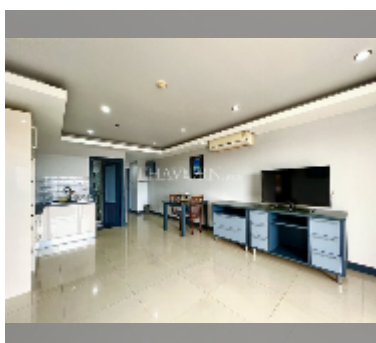

Condo for sale 2 bedroom 114 m² in PKCP Tower, Pattaya

฿ 6,150,000

UNIT PARAMETERS:

UID	FS-26933
quota	foreign quota
type	2 bedroom
size	114m ²
floor	17
view	city view

PROJECT PARAMETERS:

district	Central Pattaya
buildings	1
floors	27
built in	2009

FACILITIES:

General information: highrise, covered parking.

Swimming pool: swimming pool.

Chill zone: chill zone.

Health zone: gym.

Other: reception, lobby, CCTV, security.

details