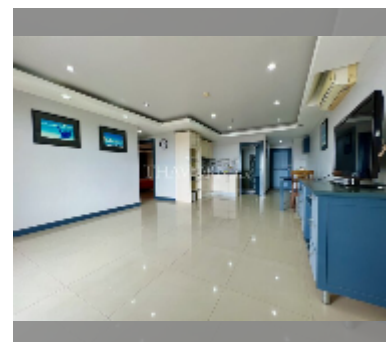

Condo for sale 2 bedroom 114 m² in PKCP Tower, Pattaya

฿ 6,150,000

UNIT PARAMETERS:

UID	FS-26933
quota	foreign quota
type	2 bedroom
size	114m ²
floor	17
view	city view

PROJECT PARAMETERS:

district	Central Pattaya
buildings	1
floors	27
built in	2009

FACILITIES:

General information: highrise, covered parking.

Swimming pool: swimming pool.

Chill zone: chill zone.

Health zone: gym.

Other: reception, lobby, CCTV, security.

details