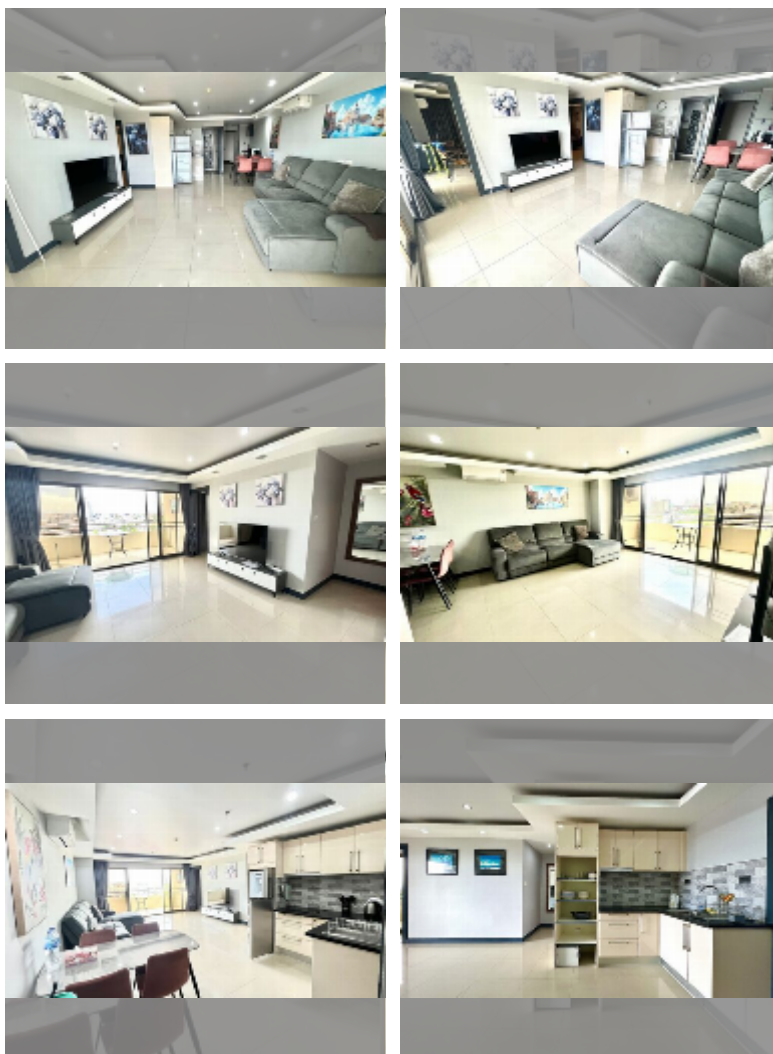

Condo for sale 2 bedroom 114 m² in PKCP Tower, Pattaya

฿ 6,150,000

UNIT PARAMETERS:

UID	FS-26933
quota	foreign quota
type	2 bedroom
size	114m ²
floor	17
view	city view

PROJECT PARAMETERS:

district	Central Pattaya
buildings	1
floors	27
built in	2009
maintenance	฿ 27,360/year

FACILITIES:

General information: highrise, covered parking.

Swimming pool: swimming pool.

Chill zone: chill zone.

Health zone: gym.

Other: reception, lobby, CCTV, security.

details