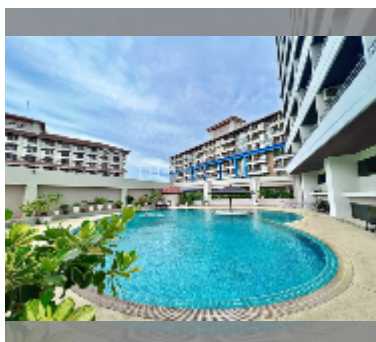

Condo for sale 2 bedroom 114 m² in PKCP Tower, Pattaya

฿ 6,150,000

UNIT PARAMETERS:

UID	FS-26933
quota	foreign quota
type	2 bedroom
size	114m ²
floor	17
view	city view

PROJECT PARAMETERS:

district	Central Pattaya
buildings	1
floors	27
built in	2009

FACILITIES:

General information: highrise, covered parking.

Swimming pool: swimming pool.

Chill zone: chill zone.

Health zone: gym.

Other: reception, lobby, CCTV, security.

details