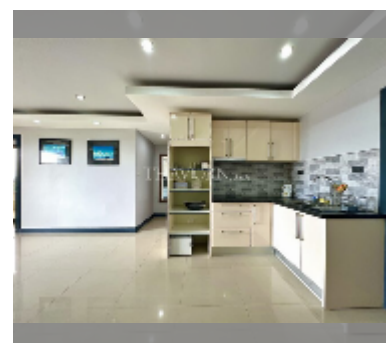

Condo for sale 2 bedroom 114 m² in PKCP Tower, Pattaya

฿ 6,150,000

UNIT PARAMETERS:

UID	FS-26933
quota	foreign quota
type	2 bedroom
size	114m ²
floor	17
view	city view

PROJECT PARAMETERS:

district	Central Pattaya
buildings	1
floors	27
built in	2009

FACILITIES:

General information: highrise, covered parking.

Swimming pool: swimming pool.

Chill zone: chill zone.

Health zone: gym.

Other: reception, lobby, CCTV, security.

details