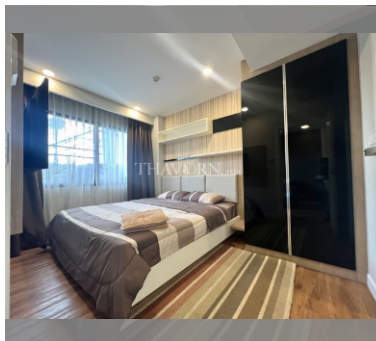

Condo for sale 1 bedroom 35 m² in Dusit Grand Park, Pattaya

฿ 1,900,000

UNIT PARAMETERS:

UID	FS-26907
quota	foreign quota
type	1 bedroom
size	35m²
floor	1
view	garden view
transfer cost	
transfer fee payer	50/50
additional cost	

PROJECT PARAMETERS:

district	Jomtien
buildings	6
floors	8
built in	2015
maintenance	฿ 14,700/year

FACILITIES:

General information: resort, meters to beach: 500, minutes to beach: 10, underground parking, open parking.

Swimming pool: swimming pool, kids pool, water slides, waterfall, jacuzzi.

Chill zone: chill zone, garden.

Health zone: gym, sauna.

Other: lobby, clubhouse, CCTV, security, room service.