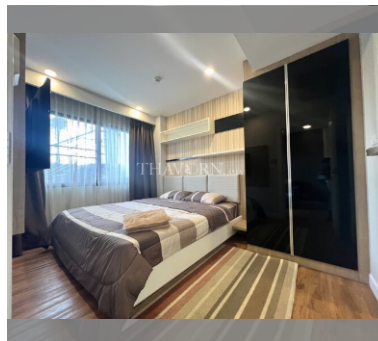

Condo for sale 1 bedroom 35 m² in Dusit Grand Park, Pattaya

฿ 1,900,000

UNIT PARAMETERS:

UID	FS-26907
quota	foreign quota
type	1 bedroom
size	35m²
floor	1
view	garden view
transfer fee payer	50/50

PROJECT PARAMETERS:

district	Jomtien
buildings	6
floors	8
built in	2015
maintenance	฿ 14,700/year

FACILITIES:

General information: resort, meters to beach: 500, minutes to beach: 10, underground parking, open parking.

Swimming pool: swimming pool, kids pool, water slides, waterfall, jacuzzi.

Chill zone: chill zone, garden.

Health zone: gym, sauna.

Other: lobby, clubhouse, CCTV, security, room service.