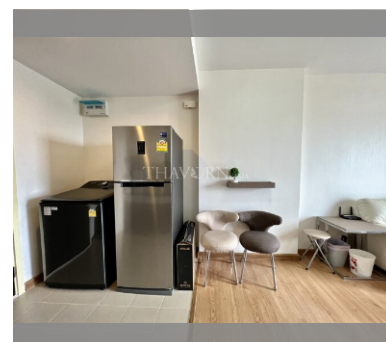

Condo for sale 1 bedroom 45 m² in Supalai Mare, Pattaya

฿ 2,950,000

UNIT PARAMETERS:

UID	FS-24917
quota	foreign quota
type	1 bedroom
size	45m²
floor	27
view	sea view
transfer cost	
transfer fee payer	50/50
additional cost	

PROJECT PARAMETERS:

district	Theprasit
buildings	1
floors	35
built in	2016
maintenance	฿ 16,200/year

FACILITIES:

General information: highrise, meters to beach: 600, minutes to beach: 8, open parking, multy-level parking, covered parking.

Swimming pool: swimming pool, kids pool, waterfall.

Chill zone: chill zone, garden.

Health zone: gym.

Other: lobby, CCTV, security, laundry.