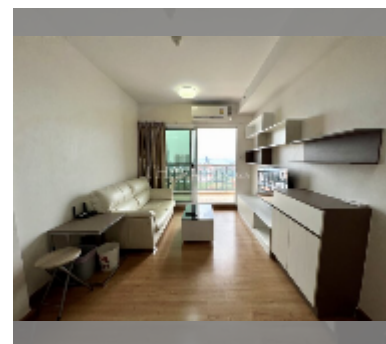

Condo for sale 1 bedroom 45 m² in Supalai Mare, Pattaya

฿ 2,950,000

UNIT PARAMETERS:

UID	FS-24917
quota	foreign quota
type	1 bedroom
size	45m²
floor	27
view	sea view

PROJECT PARAMETERS:

district	Thepprasit
buildings	1
floors	35
built in	2016
maintenance	฿ 16,200/year

FACILITIES:

General information: highrise, meters to beach: 600, minutes to beach: 8, open parking, multy-level parking, covered parking.

Swimming pool: swimming pool, kids pool, waterfall.

Chill zone: chill zone, garden.

Health zone: gym.

Other: lobby, CCTV, security, laundry.