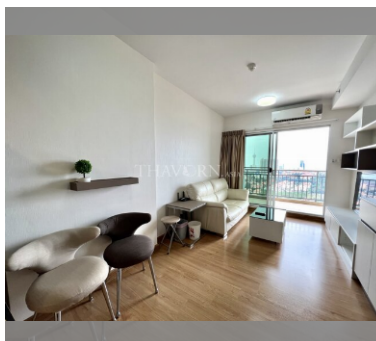

Condo for sale 1 bedroom 45 m² in Supalai Mare, Pattaya

฿ 2,950,000

UNIT PARAMETERS:

UID	FS-24917
quota	foreign quota
type	1 bedroom
size	45m²
floor	27
view	sea view
transfer cost	
transfer fee payer	50/50
additional cost	

PROJECT PARAMETERS:

district	Theprasit
buildings	1
floors	35
built in	2016
maintenance	฿ 16,200/year

FACILITIES:

General information: highrise, meters to beach: 600, minutes to beach: 8, open parking, multy-level parking, covered parking.

Swimming pool: swimming pool, kids pool, waterfall.

Chill zone: chill zone, garden.

Health zone: gym.

Other: lobby, CCTV, security, laundry.