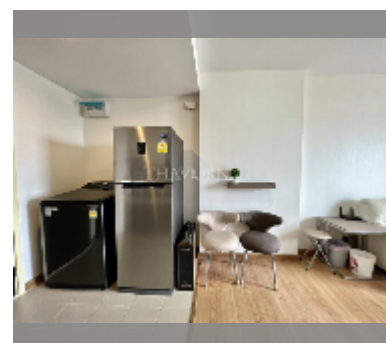

Condo for sale 1 bedroom 45 m² in Supalai Mare, Pattaya

฿ 2,950,000

UNIT PARAMETERS:

UID	FS-24917
quota	foreign quota
type	1 bedroom
size	45m²
floor	27
view	sea view

PROJECT PARAMETERS:

district	Thepprasit
buildings	1
floors	35
built in	2016
maintenance	฿ 16,200/year

FACILITIES:

General information: highrise, meters to beach: 600, minutes to beach: 8, open parking, multy-level parking, covered parking.

Swimming pool: swimming pool, kids pool, waterfall.

Chill zone: chill zone, garden.

Health zone: gym.

Other: lobby, CCTV, security, laundry.