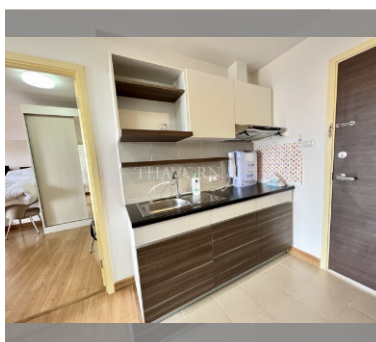

Condo for sale 1 bedroom 45 m² in Supalai Mare, Pattaya

฿ 2,950,000

UNIT PARAMETERS:

UID	FS-24917
quota	foreign quota
type	1 bedroom
size	45m²
floor	27
view	sea view
transfer cost	
transfer fee payer	50/50
additional cost	

PROJECT PARAMETERS:

district	Theprasit
buildings	1
floors	35
built in	2016
maintenance	฿ 16,200/year

FACILITIES:

General information: highrise, meters to beach: 600, minutes to beach: 8, open parking, multy-level parking, covered parking.

Swimming pool: swimming pool, kids pool, waterfall.

Chill zone: chill zone, garden.

Health zone: gym.

Other: lobby, CCTV, security, laundry.