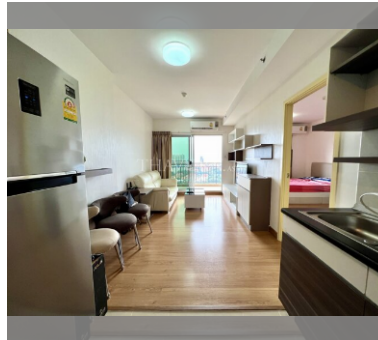

Condo for sale 1 bedroom 45 m² in Supalai Mare, Pattaya

฿ 2,950,000

UNIT PARAMETERS:

UID	FS-24917
quota	foreign quota
type	1 bedroom
size	45m²
floor	27
view	sea view
transfer cost	
transfer fee payer	50/50
additional cost	

PROJECT PARAMETERS:

district	Theprasit
buildings	1
floors	35
built in	2016
maintenance	฿ 16,200/year

FACILITIES:

General information: highrise, meters to beach: 600, minutes to beach: 8, open parking, multy-level parking, covered parking.

Swimming pool: swimming pool, kids pool, waterfall.

Chill zone: chill zone, garden.

Health zone: gym.

Other: lobby, CCTV, security, laundry.