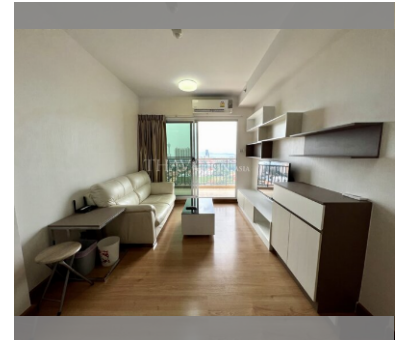

Condo for sale 1 bedroom 45 m² in Supalai Mare, Pattaya

฿ 2,950,000

UNIT PARAMETERS:

UID	FS-24917
quota	foreign quota
type	1 bedroom
size	45m²
floor	27
view	sea view
transfer cost	
transfer fee payer	50/50
additional cost	

PROJECT PARAMETERS:

district	Theprasit
buildings	1
floors	35
built in	2016
maintenance	฿ 16,200/year

FACILITIES:

General information: highrise, meters to beach: 600, minutes to beach: 8, open parking, multy-level parking, covered parking.

Swimming pool: swimming pool, kids pool, waterfall.

Chill zone: chill zone, garden.

Health zone: gym.

Other: lobby, CCTV, security, laundry.