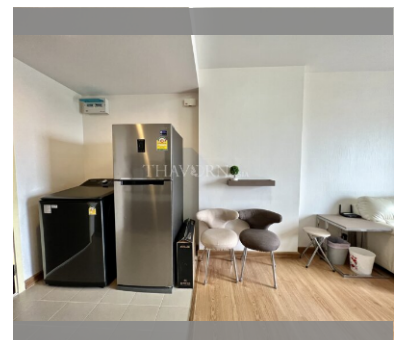

Condo for sale 1 bedroom 45 m² in Supalai Mare, Pattaya

฿ 2,950,000

UNIT PARAMETERS:

UID	FS-24917
quota	foreign quota
type	1 bedroom
size	45m²
floor	27
view	sea view
transfer fee payer	50/50

PROJECT PARAMETERS:

district	Theprasit
buildings	1
floors	35
built in	2016
maintenance	฿ 16,200/year

FACILITIES:

General information: highrise, meters to beach: 600, minutes to beach: 8, open parking, multy-level parking, covered parking.

Swimming pool: swimming pool, kids pool, waterfall.

Chill zone: chill zone, garden.

Health zone: gym.

Other: lobby, CCTV, security, laundry.