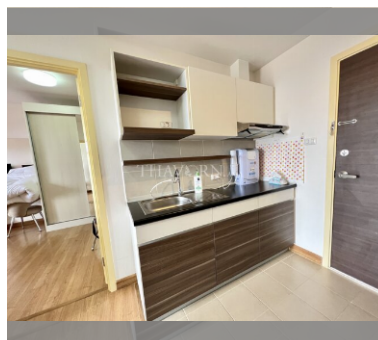

Condo for sale 1 bedroom 45 m² in Supalai Mare, Pattaya

฿ 2,950,000

UNIT PARAMETERS:

UID	FS-24917
quota	foreign quota
type	1 bedroom
size	45m²
floor	27
view	sea view
transfer cost	
transfer fee payer	50/50
additional cost	

PROJECT PARAMETERS:

district	Theprasit
buildings	1
floors	35
built in	2016
maintenance	฿ 16,200/year

FACILITIES:

General information: highrise, meters to beach: 600, minutes to beach: 8, open parking, multy-level parking, covered parking.

Swimming pool: swimming pool, kids pool, waterfall.

Chill zone: chill zone, garden.

Health zone: gym.

Other: lobby, CCTV, security, laundry.