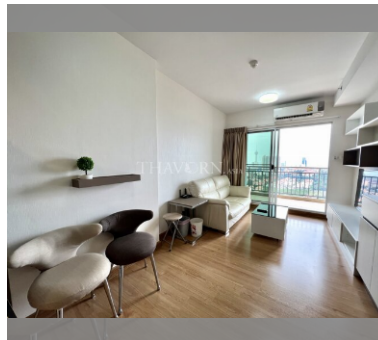

Condo for sale 1 bedroom 45 m² in Supalai Mare, Pattaya

฿ 2,950,000

UNIT PARAMETERS:

UID	FS-24917
quota	foreign quota
type	1 bedroom
size	45m ²
floor	27
view	sea view
transfer fee payer	50/50

PROJECT PARAMETERS:

Swimming pool: swimming pool, kids pool, waterfall.

Chill zone: chill zone, garden.

Health zone: gym.

Other: lobby, CCTV, security, laundry.

details