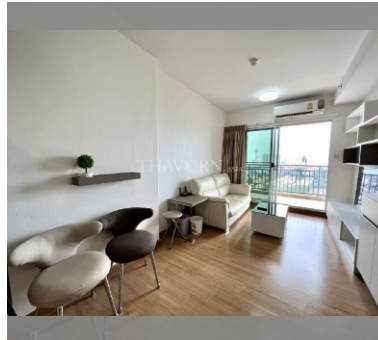

Condo for sale 1 bedroom 45 m² in Supalai Mare, Pattaya

฿ 2,950,000

UNIT PARAMETERS:

UID	FS-24917
quota	foreign quota
type	1 bedroom
size	45m²
floor	27
view	sea view
transfer fee payer	50/50

PROJECT PARAMETERS:

district	Theprasit
buildings	1
floors	35
built in	2016
maintenance	฿ 16,200/year

FACILITIES:

General information: highrise, meters to beach: 600, minutes to beach: 8, open parking, multy-level parking, covered parking.

Swimming pool: swimming pool, kids pool, waterfall.

Chill zone: chill zone, garden.

Health zone: gym.

Other: lobby, CCTV, security, laundry.