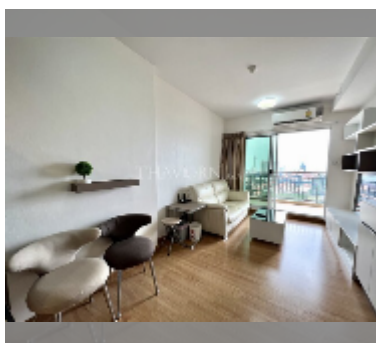

Condo for sale 1 bedroom 45 m² in Supalai Mare, Pattaya

฿ 2,950,000

UNIT PARAMETERS:

UID	FS-24917
quota	foreign quota
type	1 bedroom
size	45m²
floor	27
view	sea view

PROJECT PARAMETERS:

district	Thepprasit
buildings	1
floors	35
built in	2016
maintenance	฿ 16,200/year

FACILITIES:

General information: highrise, meters to beach: 600, minutes to beach: 8, open parking, multy-level parking, covered parking.

Swimming pool: swimming pool, kids pool, waterfall.

Chill zone: chill zone, garden.

Health zone: gym.

Other: lobby, CCTV, security, laundry.