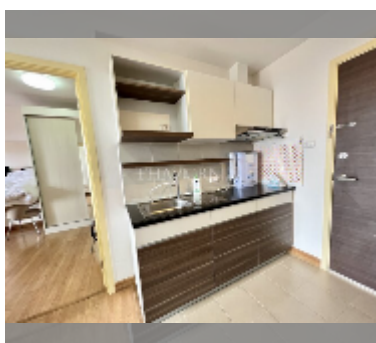

Condo for sale 1 bedroom 45 m² in Supalai Mare, Pattaya

฿ 2,950,000

UNIT PARAMETERS:

UID	FS-24917
quota	foreign quota
type	1 bedroom
size	45m²
floor	27
view	sea view

PROJECT PARAMETERS:

district	Thepprasit
buildings	1
floors	35
built in	2016
maintenance	฿ 16,200/year

FACILITIES:

General information: highrise, meters to beach: 600, minutes to beach: 8, open parking, multy-level parking, covered parking.

Swimming pool: swimming pool, kids pool, waterfall.

Chill zone: chill zone, garden.

Health zone: gym.

Other: lobby, CCTV, security, laundry.