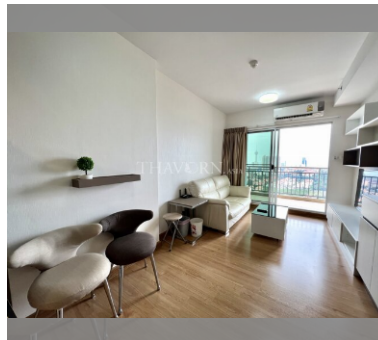

Condo for sale 1 bedroom 45 m² in Supalai Mare, Pattaya

฿ 2,950,000

UNIT PARAMETERS:

UID	FS-24917
quota	foreign quota
type	1 bedroom
size	45m ²
floor	27
view	sea view
transfer cost	
transfer fee payer	50/50
additional cost	

Swimming pool: swimming pool, kids pool, waterfall.

Chill zone: chill zone, garden.

Health zone: gym.

Other: lobby, CCTV, security, laundry.

details