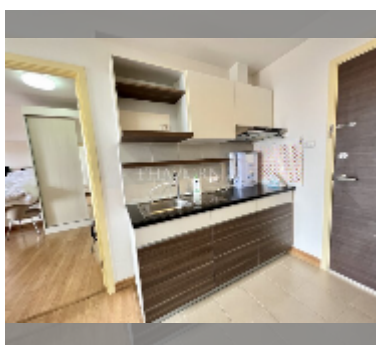

Condo for sale 1 bedroom 45 m² in Supalai Mare, Pattaya

฿ 2,950,000

UNIT PARAMETERS:

UID	FS-24917
quota	foreign quota
type	1 bedroom
size	45m²
floor	27
view	sea view

PROJECT PARAMETERS:

district	Thepprasit
buildings	1
floors	35
built in	2016
maintenance	฿ 16,200/year

FACILITIES:

General information: highrise, meters to beach: 600, minutes to beach: 8, open parking, multy-level parking, covered parking.

Swimming pool: swimming pool, kids pool, waterfall.

Chill zone: chill zone, garden.

Health zone: gym.

Other: lobby, CCTV, security, laundry.