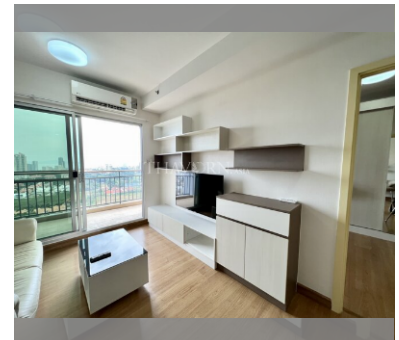

Condo for sale 1 bedroom 45 m² in Supalai Mare, Pattaya

฿ 2,950,000

UNIT PARAMETERS:

UID	FS-24917
quota	foreign quota
type	1 bedroom
size	45m²
floor	27
view	sea view
transfer cost	
transfer fee payer	50/50
additional cost	

PROJECT PARAMETERS:

district	Theprasit
buildings	1
floors	35
built in	2016
maintenance	฿ 16,200/year

FACILITIES:

General information: highrise, meters to beach: 600, minutes to beach: 8, open parking, multy-level parking, covered parking.

Swimming pool: swimming pool, kids pool, waterfall.

Chill zone: chill zone, garden.

Health zone: gym.

Other: lobby, CCTV, security, laundry.