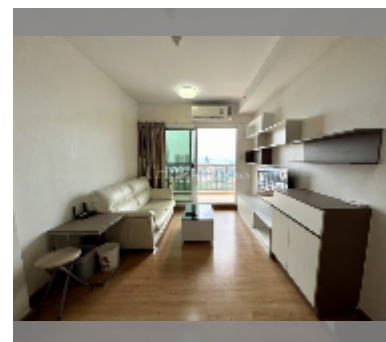

Condo for sale 1 bedroom 45 m² in Supalai Mare, Pattaya

฿ 2,950,000

UNIT PARAMETERS:

UID	FS-24917
quota	foreign quota
type	1 bedroom
size	45m²
floor	27
view	sea view

PROJECT PARAMETERS:

district	Thepprasit
buildings	1
floors	35
built in	2016
maintenance	฿ 16,200/year

FACILITIES:

General information: highrise, meters to beach: 600, minutes to beach: 8, open parking, multy-level parking, covered parking.

Swimming pool: swimming pool, kids pool, waterfall.

Chill zone: chill zone, garden.

Health zone: gym.

Other: lobby, CCTV, security, laundry.