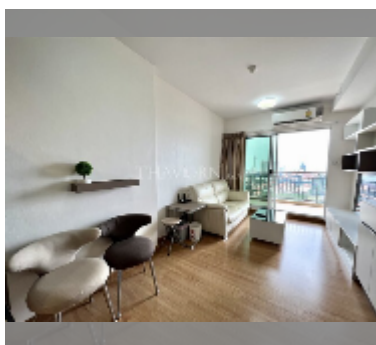

Condo for sale 1 bedroom 45 m² in Supalai Mare, Pattaya

฿ 2,950,000

UNIT PARAMETERS:

UID	FS-24917
quota	foreign quota
type	1 bedroom
size	45m²
floor	27
view	sea view

PROJECT PARAMETERS:

district	Thepprasit
buildings	1
floors	35
built in	2016
maintenance	฿ 16,200/year

FACILITIES:

General information: highrise, meters to beach: 600, minutes to beach: 8, open parking, multy-level parking, covered parking.

Swimming pool: swimming pool, kids pool, waterfall.

Chill zone: chill zone, garden.

Health zone: gym.

Other: lobby, CCTV, security, laundry.