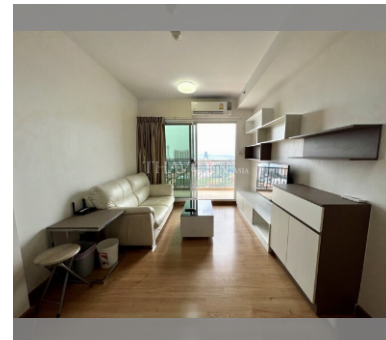

Condo for sale 1 bedroom 45 m² in Supalai Mare, Pattaya

฿ 2,950,000

UNIT PARAMETERS:

UID	FS-24917
quota	foreign quota
type	1 bedroom
size	45m²
floor	27
view	sea view
transfer cost	
transfer fee payer	50/50
additional cost	

PROJECT PARAMETERS:

district	Theprasit
buildings	1
floors	35
built in	2016
maintenance	฿ 16,200/year

FACILITIES:

General information: highrise, meters to beach: 600, minutes to beach: 8, open parking, multy-level parking, covered parking.

Swimming pool: swimming pool, kids pool, waterfall.

Chill zone: chill zone, garden.

Health zone: gym.

Other: lobby, CCTV, security, laundry.