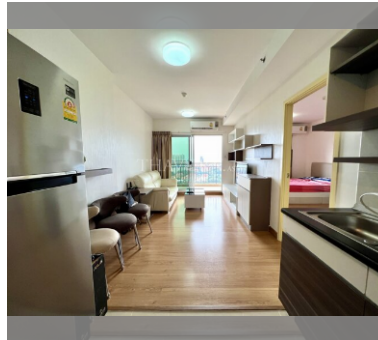

Condo for sale 1 bedroom 45 m² in Supalai Mare, Pattaya

฿ 2,950,000

UNIT PARAMETERS:

UID	FS-24917
quota	foreign quota
type	1 bedroom
size	45m²
floor	27
view	sea view
transfer fee payer	50/50

PROJECT PARAMETERS:

district	Theprasit
buildings	1
floors	35
built in	2016
maintenance	฿ 16,200/year

FACILITIES:

General information: highrise, meters to beach: 600, minutes to beach: 8, open parking, multy-level parking, covered parking.

Swimming pool: swimming pool, kids pool, waterfall.

Chill zone: chill zone, garden.

Health zone: gym.

Other: lobby, CCTV, security, laundry.