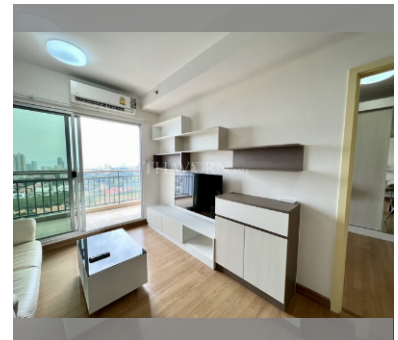

Condo for sale 1 bedroom 45 m² in Supalai Mare, Pattaya

฿ 2,950,000

UNIT PARAMETERS:

UID	FS-24917
quota	foreign quota
type	1 bedroom
size	45m²
floor	27
view	sea view
transfer fee payer	50/50

PROJECT PARAMETERS:

district	Theprasit
buildings	1
floors	35
built in	2016
maintenance	฿ 16,200/year

FACILITIES:

General information: highrise, meters to beach: 600, minutes to beach: 8, open parking, multy-level parking, covered parking.

Swimming pool: swimming pool, kids pool, waterfall.

Chill zone: chill zone, garden.

Health zone: gym.

Other: lobby, CCTV, security, laundry.