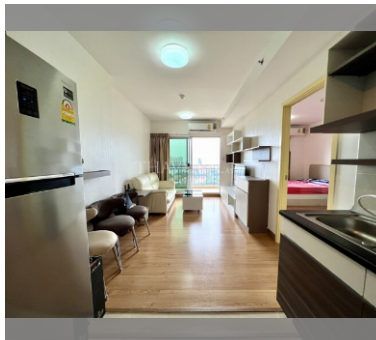

Condo for sale 1 bedroom 45 m² in Supalai Mare, Pattaya

฿ 2,950,000

UNIT PARAMETERS:

UID	FS-24917
quota	foreign quota
type	1 bedroom
size	45m²
floor	27
view	sea view
transfer cost	
transfer fee payer	50/50
additional cost	

PROJECT PARAMETERS:

district	Theprasit
buildings	1
floors	35
built in	2016
maintenance	฿ 16,200/year

FACILITIES:

General information: highrise, meters to beach: 600, minutes to beach: 8, open parking, multy-level parking, covered parking.

Swimming pool: swimming pool, kids pool, waterfall.

Chill zone: chill zone, garden.

Health zone: gym.

Other: lobby, CCTV, security, laundry.