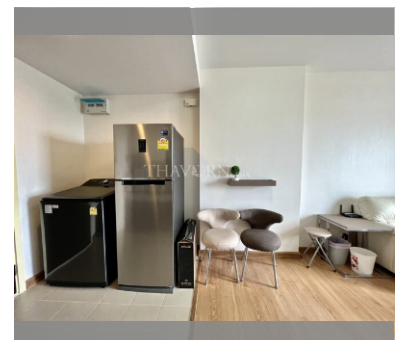

Condo for sale 1 bedroom 45 m² in Supalai Mare, Pattaya

฿ 2,950,000

UNIT PARAMETERS:

UID	FS-24917
quota	foreign quota
type	1 bedroom
size	45m²
floor	27
view	sea view
transfer cost	
transfer fee payer	50/50
additional cost	

PROJECT PARAMETERS:

district	Theprasit
buildings	1
floors	35
built in	2016
maintenance	฿ 16,200/year

FACILITIES:

General information: highrise, meters to beach: 600, minutes to beach: 8, open parking, multy-level parking, covered parking.

Swimming pool: swimming pool, kids pool, waterfall.

Chill zone: chill zone, garden.

Health zone: gym.

Other: lobby, CCTV, security, laundry.