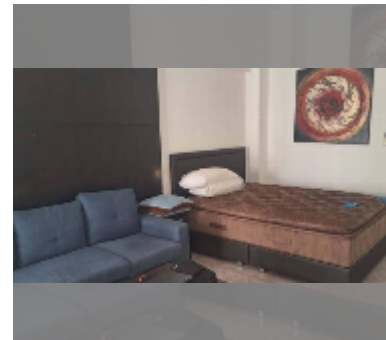

Condo for sale studio 29 m² in Jomtien beach condominium, Pattaya

฿ 1,040,000

UNIT PARAMETERS:

UID	FS-243382
quota	thai quota
type	studio
size	29m²
floor	8
view	city view
equipment: furniture, air conditioner, television	
online viewing	yes

PROJECT PARAMETERS:

district	Jomtien
buildings	5
floors	18
built in	1993

FACILITIES:

General information: highrise, open parking.

Swimming pool: swimming pool.

Chill zone: chill zone.

Health zone: gym.

Other: CCTV, security, minimart.