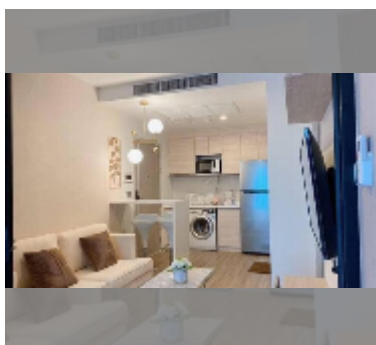

Condo for sale 1 bedroom 47.58 m² in Aeras, Pattaya

฿ 4,500,000

UNIT PARAMETERS:

UID	FS-243380
quota	thai quota
type	1 bedroom
size	47.58m²
floor	28
view	sea view
quality	good
equipment: furniture, air conditioner, television, washing-machine, refrigerator	
online viewing	yes

PROJECT PARAMETERS:

district	Jomtien
buildings	2
floors	38
built in	2017
maintenance	฿ 22,838/year

FACILITIES:

General information: highrise, underground parking.

Swimming pool: swimming pool, rooftop pool.

Chill zone: chill zone, garden, rooftop chillout.

Health zone: gym.

Other: lobby, clubhouse, games room, kids playgarden, CCTV, security, minimart.