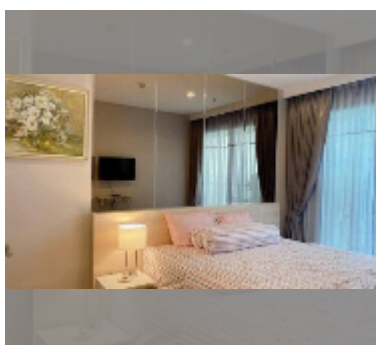

Condo for sale 1 bedroom 47.58 m² in Aeras, Pattaya

฿ 4,500,000

UNIT PARAMETERS:

UID	FS-243380
quota	thai quota
type	1 bedroom
size	47.58m²
floor	28
view	sea view
quality	good
equipment: furniture, air conditioner, television, washing-machine, refrigerator	
online viewing	yes

PROJECT PARAMETERS:

district	Jomtien
buildings	2
floors	38
built in	2017
maintenance	฿ 22,838/year

FACILITIES:

General information: highrise, underground parking.

Swimming pool: swimming pool, rooftop pool.

Chill zone: chill zone, garden, rooftop chillout.

Health zone: gym.

Other: lobby, clubhouse, games room, kids playgarden, CCTV, security, minimart.