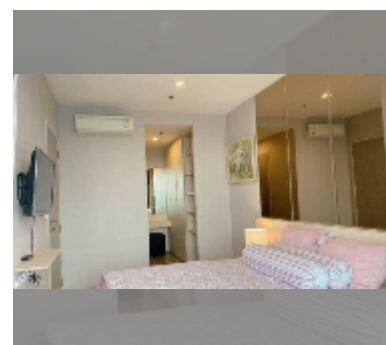

Condo for sale 1 bedroom 47.58 m² in Aeras, Pattaya

฿ 4,500,000

UNIT PARAMETERS:

UID	FS-243380
quota	thai quota
type	1 bedroom
size	47.58m²
floor	28
view	sea view
quality	good
equipment: furniture, air conditioner, television, washing-machine, refrigerator	
online viewing	yes

PROJECT PARAMETERS:

district	Jomtien
buildings	2
floors	38
built in	2017
maintenance	฿ 22,838/year

FACILITIES:

General information: highrise, underground parking.

Swimming pool: swimming pool, rooftop pool.

Chill zone: chill zone, garden, rooftop chillout.

Health zone: gym.

Other: lobby, clubhouse, games room, kids playgarden, CCTV, security, minimart.