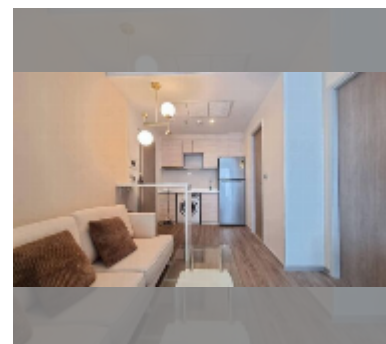

Condo for sale 1 bedroom 47.58 m² in Aeras, Pattaya

฿ 4,500,000

UNIT PARAMETERS:

UID	FS-243380
quota	thai quota
type	1 bedroom
size	47.58m²
floor	28
view	sea view
quality	good
equipment: furniture, air conditioner, television, washing-machine, refrigerator	
online viewing	yes

PROJECT PARAMETERS:

district	Jomtien
buildings	2
floors	38
built in	2017
maintenance	฿ 22,838/year

FACILITIES:

General information: highrise, underground parking.

Swimming pool: swimming pool, rooftop pool.

Chill zone: chill zone, garden, rooftop chillout.

Health zone: gym.

Other: lobby, clubhouse, games room, kids playgarden, CCTV, security, minimart.