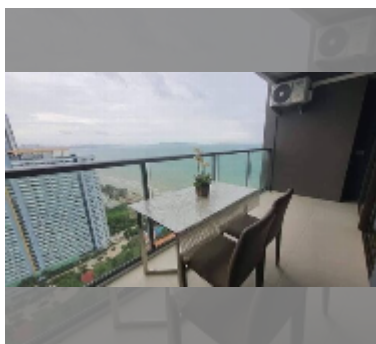

Condo for sale 1 bedroom 47.58 m² in Aeras, Pattaya

฿ 4,500,000

UNIT PARAMETERS:

UID	FS-243380
quota	thai quota
type	1 bedroom
size	47.58m ²
floor	28
view	sea view
quality	good
equipment: furniture, air conditioner, television, washing-machine, refrigerator	
online viewing	yes

Chill zone: chill zone, garden, rooftop chillout.

Health zone: gym.

Other: lobby, clubhouse, games room, kids playgarden, CCTV, security, minimart.

details