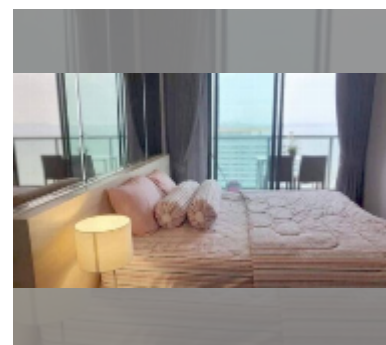

Condo for sale 1 bedroom 47.58 m² in Aeras, Pattaya

฿ 4,500,000

UNIT PARAMETERS:

UID	FS-243380
quota	thai quota
type	1 bedroom
size	47.58m²
floor	28
view	sea view
quality	good
equipment: furniture, air conditioner, television, washing-machine, refrigerator	
online viewing	yes

PROJECT PARAMETERS:

district	Jomtien
buildings	2
floors	38
built in	2017
maintenance	฿ 22,838/year

FACILITIES:

General information: highrise, underground parking.

Swimming pool: swimming pool, rooftop pool.

Chill zone: chill zone, garden, rooftop chillout.

Health zone: gym.

Other: lobby, clubhouse, games room, kids playgarden, CCTV, security, minimart.