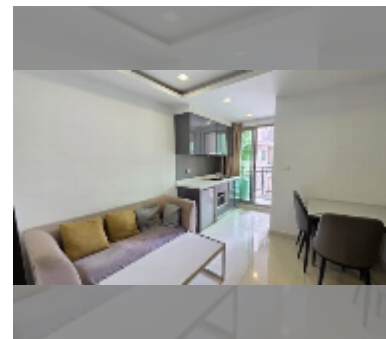

Condo for sale 1 bedroom 26.01 m² in Arcadia Beach Continental, Pattaya

฿ 2,290,000

UNIT PARAMETERS:

UID	FS-243377
quota	foreign quota
type	1 bedroom
size	26.01m²
floor	2
view	pool view
equipment: furniture, air conditioner, washing-machine	
online viewing	yes

PROJECT PARAMETERS:

district	Thappraya
buildings	5
floors	8
built in	2018
maintenance	฿ 10,924/year

FACILITIES:

General information: resort, meters to beach: 500, minutes to beach: 10, underground parking.

Swimming pool: swimming pool, kids pool, water slides, waterfall, pool bar .

Chill zone: chill zone.

Health zone: gym, sauna.

Other: reception, lobby, clubhouse, games room, CCTV, security.