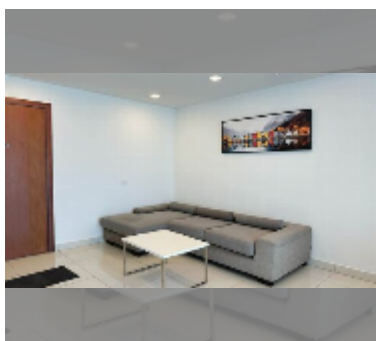

Condo for sale 2 bedroom 74 m² in Laguna Beach Resort 2, Pattaya

฿ 3,600,000

UNIT PARAMETERS:

UID	FS-243376
quota	thai quota
type	2 bedroom
size	74m²
floor	4
view	city view
quality	good
equipment: furniture, air conditioner, television, washing-machine, refrigerator	
online viewing	yes

PROJECT PARAMETERS:

district	Jomtien
buildings	4
floors	8
built in	2016
maintenance	฿ 31,080/year

FACILITIES:

General information: resort, meters to beach: 700, minutes to beach: 10, underground parking.

Swimming pool: swimming pool, kids pool, water slides, waterfall, jacuzzi, pool bar .

Chill zone: chill zone, garden.

Health zone: gym, sauna, massage.

Other: reception, lobby, clubhouse, kids playgarden, CCTV, security, minimart, laundry.