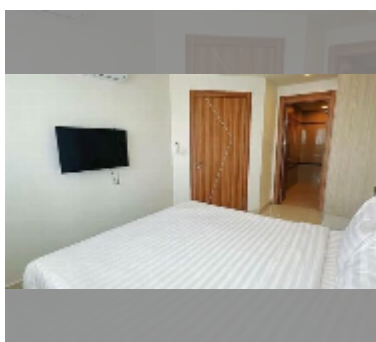

Condo for sale 2 bedroom 74 m² in Laguna Beach Resort 2, Pattaya

฿ 3,600,000

UNIT PARAMETERS:

UID	FS-243376
quota	thai quota
type	2 bedroom
size	74m²
floor	4
view	city view
quality	good
equipment: furniture, air conditioner, television, washing-machine, refrigerator	
online viewing	yes

PROJECT PARAMETERS:

district	Jomtien
buildings	4
floors	8
built in	2016
maintenance	฿ 31,080/year

FACILITIES:

General information: resort, meters to beach: 700, minutes to beach: 10, underground parking.

Swimming pool: swimming pool, kids pool, water slides, waterfall, jacuzzi, pool bar .

Chill zone: chill zone, garden.

Health zone: gym, sauna, massage.

Other: reception, lobby, clubhouse, kids playgarden, CCTV, security, minimart, laundry.