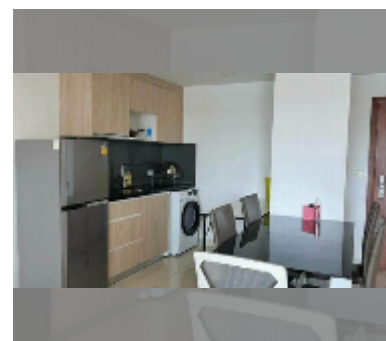

Condo for sale 2 bedroom 74 m² in Laguna Beach Resort 2, Pattaya

฿ 3,600,000

UNIT PARAMETERS:

UID	FS-243376
quota	thai quota
type	2 bedroom
size	74m²
floor	4
view	city view
quality	good
equipment: furniture, air conditioner, television, washing-machine, refrigerator	
online viewing	yes

PROJECT PARAMETERS:

district	Jomtien
buildings	4
floors	8
built in	2016
maintenance	฿ 31,080/year

FACILITIES:

General information: resort, meters to beach: 700, minutes to beach: 10, underground parking.

Swimming pool: swimming pool, kids pool, water slides, waterfall, jacuzzi, pool bar .

Chill zone: chill zone, garden.

Health zone: gym, sauna, massage.

Other: reception, lobby, clubhouse, kids playgarden, CCTV, security, minimart, laundry.