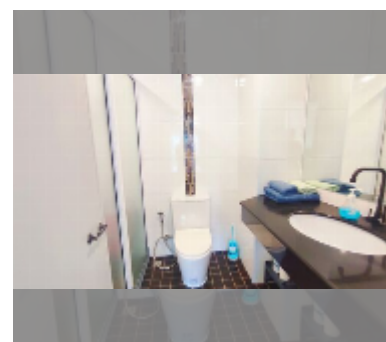

### UNIT PARAMETERS:

UID	FS-243375
quota	thai quota
type	1 bedroom
size	35m <sup>2</sup>
floor	4
view	partial sea view
quality	good
equipment: furniture, air conditioner, television, refrigerator	
online viewing	yes

### FACILITIES:

**General information:** lowrise, meters to beach: 400, minutes to beach: 5, pets are allowed, underground parking.

**Swimming pool:** swimming pool.

**Chill zone:** chill zone.

**Other:** CCTV, security.