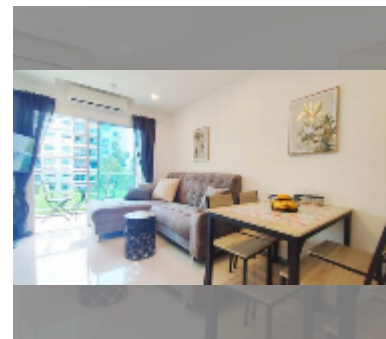

Condo for sale 1 bedroom 35 m² in Siam Oriental Garden, Pattaya

฿ 2,130,000

UNIT PARAMETERS:

UID	FS-243375
quota	thai quota
type	1 bedroom
size	35m²
floor	4
view	partial sea view
quality	good
equipment: furniture, air conditioner, television, refrigerator	
online viewing	yes

PROJECT PARAMETERS:

district	Pratumnak
buildings	1
floors	8
built in	2012
maintenance	฿ 15,960/year

FACILITIES:

General information: lowrise, meters to beach: 400, minutes to beach: 5, pets are allowed, underground parking.

Swimming pool: swimming pool.

Chill zone: chill zone.

Other: CCTV, security.