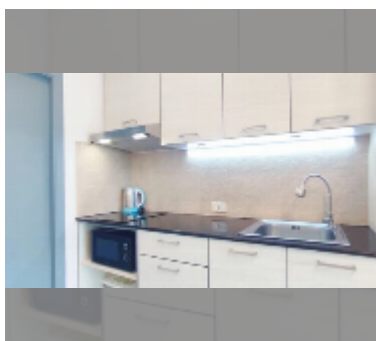

Condo for sale 1 bedroom 35 m² in Siam Oriental Garden, Pattaya

฿ 2,130,000

UNIT PARAMETERS:

UID	FS-243375
quota	thai quota
type	1 bedroom
size	35m²
floor	4
view	partial sea view
quality	good
equipment: furniture, air conditioner, television, refrigerator	
online viewing	yes

PROJECT PARAMETERS:

district	Pratumnak
buildings	1
floors	8
built in	2012
maintenance	฿ 15,960/year

FACILITIES:

General information: lowrise, meters to beach: 400, minutes to beach: 5, pets are allowed, underground parking.

Swimming pool: swimming pool.

Chill zone: chill zone.

Other: CCTV, security.