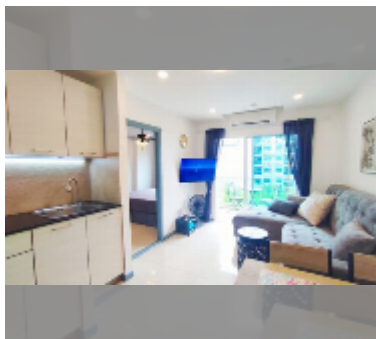

Condo for sale 1 bedroom 35 m² in Siam Oriental Garden, Pattaya

฿ 2,130,000

UNIT PARAMETERS:

UID	FS-243375
quota	thai quota
type	1 bedroom
size	35m²
floor	4
view	partial sea view
quality	good
equipment: furniture, air conditioner, television, refrigerator	
online viewing	yes

PROJECT PARAMETERS:

district	Pratumnak
buildings	1
floors	8
built in	2012
maintenance	฿ 15,960/year

FACILITIES:

General information: lowrise, meters to beach: 400, minutes to beach: 5, pets are allowed, underground parking.

Swimming pool: swimming pool.

Chill zone: chill zone.

Other: CCTV, security.