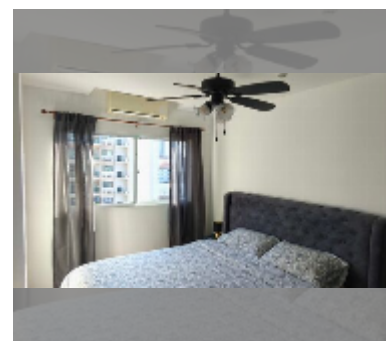

Condo for sale 1 bedroom 35 m² in Siam Oriental Garden, Pattaya

฿ 2,130,000

UNIT PARAMETERS:

UID	FS-243375
quota	thai quota
type	1 bedroom
size	35m²
floor	4
view	partial sea view
quality	good
equipment: furniture, air conditioner, television, refrigerator	
online viewing	yes

PROJECT PARAMETERS:

district	Pratumnak
buildings	1
floors	8
built in	2012
maintenance	฿ 15,960/year

FACILITIES:

General information: lowrise, meters to beach: 400, minutes to beach: 5, pets are allowed, underground parking.

Swimming pool: swimming pool.

Chill zone: chill zone.

Other: CCTV, security.