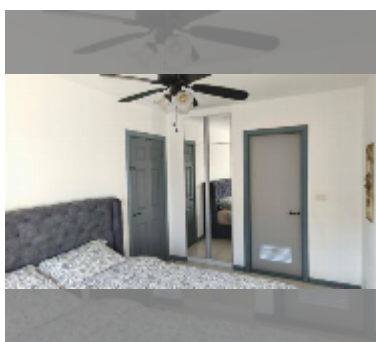

Condo for sale 1 bedroom 35 m² in Siam Oriental Garden, Pattaya

฿ 2,130,000

UNIT PARAMETERS:

UID	FS-243375
quota	thai quota
type	1 bedroom
size	35m²
floor	4
view	partial sea view
quality	good
equipment: furniture, air conditioner, television, refrigerator	
online viewing	yes

PROJECT PARAMETERS:

district	Pratumnak
buildings	1
floors	8
built in	2012
maintenance	฿ 15,960/year

FACILITIES:

General information: lowrise, meters to beach: 400, minutes to beach: 5, pets are allowed, underground parking.

Swimming pool: swimming pool.

Chill zone: chill zone.

Other: CCTV, security.