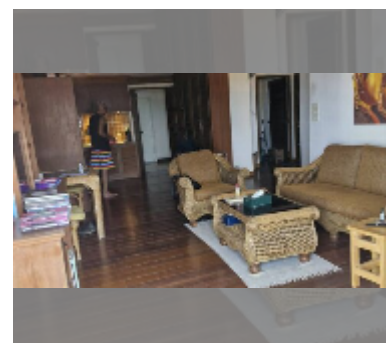

Condo for sale 2 bedroom 74 m² in View Talay 2, Pattaya

฿ 4,000,000

UNIT PARAMETERS:

UID	FS-243374
quota	foreign quota
type	2 bedroom
size	74m²
floor	11
view	sea view
equipment: furniture, air conditioner, television, refrigerator	
online viewing	yes

PROJECT PARAMETERS:

district	Jomtien
buildings	2
floors	20
built in	2002

FACILITIES:

General information: highrise, open parking, covered parking.

Swimming pool: swimming pool, kids pool.

Other: lobby, CCTV, security, minimart, laundry, room service.