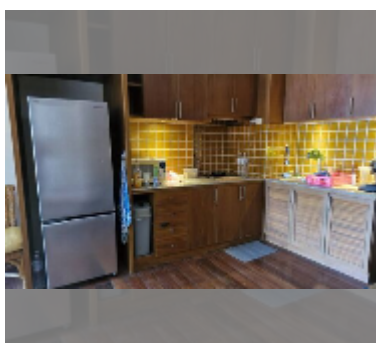

Condo for sale 2 bedroom 74 m² in View Talay 2, Pattaya

฿ 4,000,000

UNIT PARAMETERS:

UID	FS-243374
quota	foreign quota
type	2 bedroom
size	74m²
floor	11
view	sea view
equipment: furniture, air conditioner, television, refrigerator	
online viewing	yes

PROJECT PARAMETERS:

district	Jomtien
buildings	2
floors	20
built in	2002

FACILITIES:

General information: highrise, open parking, covered parking.

Swimming pool: swimming pool, kids pool.

Other: lobby, CCTV, security, minimart, laundry, room service.