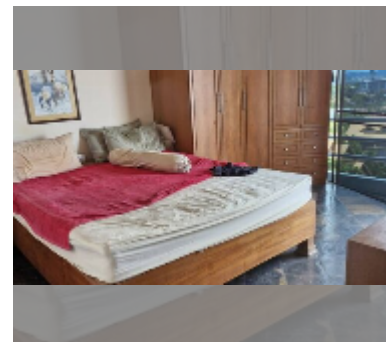

Condo for sale 2 bedroom 74 m² in View Talay 2, Pattaya

฿ 4,000,000

UNIT PARAMETERS:

UID	FS-243374
quota	foreign quota
type	2 bedroom
size	74m²
floor	11
view	sea view
equipment: furniture, air conditioner, television, refrigerator	
online viewing	yes

PROJECT PARAMETERS:

district	Jomtien
buildings	2
floors	20
built in	2002

FACILITIES:

General information: highrise, open parking, covered parking.

Swimming pool: swimming pool, kids pool.

Other: lobby, CCTV, security, minimart, laundry, room service.