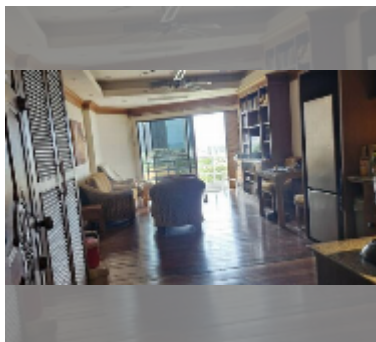

Condo for sale 2 bedroom 74 m² in View Talay 2, Pattaya

฿ 4,000,000

UNIT PARAMETERS:

UID	FS-243374
quota	foreign quota
type	2 bedroom
size	74m²
floor	11
view	sea view
equipment: furniture, air conditioner, television, refrigerator	
online viewing	yes

PROJECT PARAMETERS:

district	Jomtien
buildings	2
floors	20
built in	2002

FACILITIES:

General information: highrise, open parking, covered parking.

Swimming pool: swimming pool, kids pool.

Other: lobby, CCTV, security, minimart, laundry, room service.