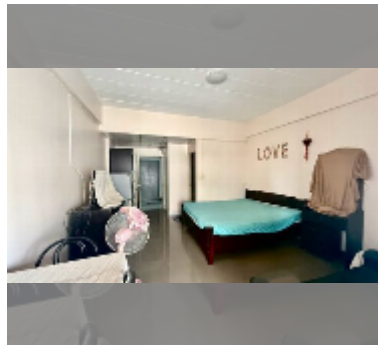

Condo for sale studio 28 m² in Majestic Jomtien, Pattaya

฿ 735,000

UNIT PARAMETERS:

UID	FS-243373
quota	thai quota
type	studio
size	28m²
floor	3
view	city view
online viewing	yes

PROJECT PARAMETERS:

district	Jomtien
buildings	1
floors	5
built in	1994
maintenance	฿ 6,720/year

FACILITIES:

General information: lowrise, open parking.

Swimming pool: swimming pool.

Other: reception, lobby, CCTV, security.