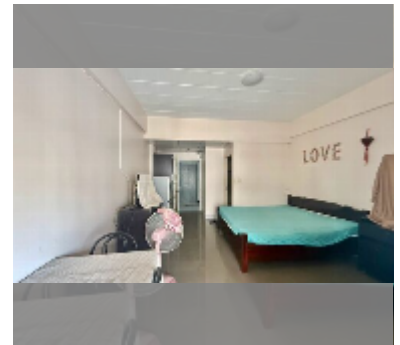

Condo for sale studio 28 m² in Majestic Jomtien, Pattaya

฿ 735,000

UNIT PARAMETERS:

UID	FS-243373
quota	thai quota
type	studio
size	28m²
floor	3
view	city view
online viewing	yes

PROJECT PARAMETERS:

district	Jomtien
buildings	1
floors	5
built in	1994
maintenance	฿ 6,720/year

FACILITIES:

General information: lowrise, open parking.

Swimming pool: swimming pool.

Other: reception, lobby, CCTV, security.