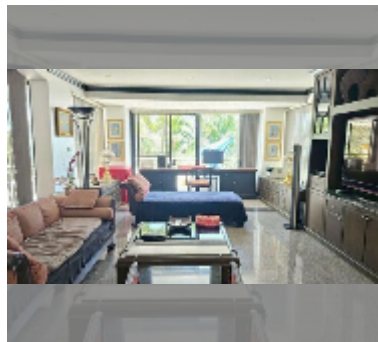

Condo for sale 3 bedroom 359 m² in Baan Rimpha, Pattaya

฿ 50,000,000

UNIT PARAMETERS:

UID	FS-243366
quota	foreign quota
type	3 bedroom
size	359m²
floor	1
view	sea view
equipment: furniture, air conditioner, television, refrigerator	
online viewing	yes

PROJECT PARAMETERS:

district	Wongamat
buildings	1
floors	10
built in	1990