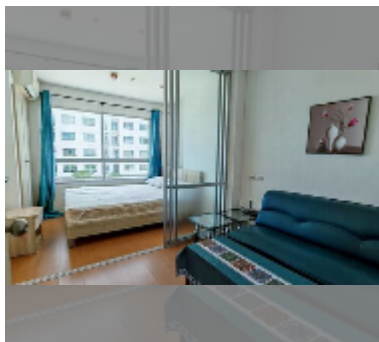

Condo for sale studio 23 m² in Lumpini Seaview Jomtien, Pattaya

฿ 1,310,000

UNIT PARAMETERS:

UID	FS-243365
quota	foreign quota
type	studio
size	23m²
floor	7
view	city view
online viewing	yes

PROJECT PARAMETERS:

district	Jomtien
buildings	2
floors	30
built in	2014

FACILITIES:

General information: highrise, meters to beach: 400, multy-level parking.

Swimming pool: swimming pool.

Chill zone: chill zone, garden.

Health zone: gym.

Other: kids playgarden, CCTV, security.