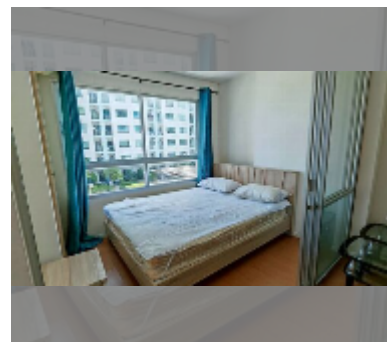

Condo for sale studio 23 m² in Lumpini Seaview Jomtien, Pattaya

฿ 1,310,000

UNIT PARAMETERS:

UID	FS-243365
quota	foreign quota
type	studio
size	23m²
floor	7
view	city view
online viewing	yes

PROJECT PARAMETERS:

district	Jomtien
buildings	2
floors	30
built in	2014

FACILITIES:

General information: highrise, meters to beach: 400, multy-level parking.

Swimming pool: swimming pool.

Chill zone: chill zone, garden.

Health zone: gym.

Other: kids playgarden, CCTV, security.