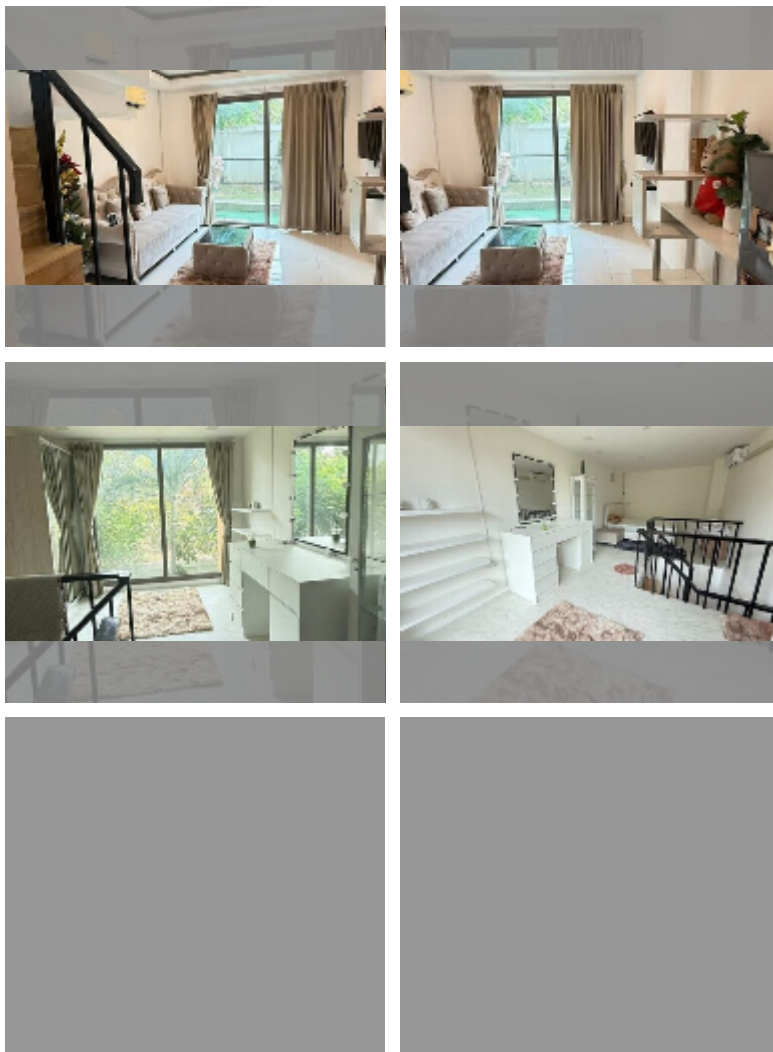

Condo for sale 1 bedroom 48 m² in Laguna Beach Resort 2, Pattaya

฿ 1,990,000

UNIT PARAMETERS:

UID	FS-243362
quota	thai quota
type	1 bedroom
size	48m²
floor	1
view	garden view
quality	good
equipment: furniture, air conditioner, television, refrigerator	
online viewing	yes

PROJECT PARAMETERS:

district	Jomtien
buildings	4
floors	8
built in	2016
maintenance	฿ 20,160/year

FACILITIES:

General information: resort, meters to beach: 700, minutes to beach: 10, underground parking.

Swimming pool: swimming pool, kids pool, water slides, waterfall, jacuzzi, pool bar .

Chill zone: chill zone, garden.

Health zone: gym, sauna, massage.

Other: reception, lobby, clubhouse, kids playgarden, CCTV, security, minimart, laundry.