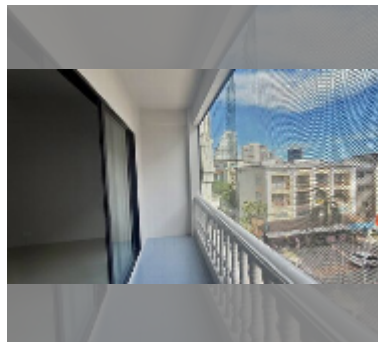

Condo for sale studio 28 m² in Majestic Jomtien, Pattaya

฿ 890,000

UNIT PARAMETERS:

UID	FS-243358
quota	thai quota
type	studio
size	28m²
floor	4
view	city view
online viewing	yes

PROJECT PARAMETERS:

district	Jomtien
buildings	1
floors	5
built in	1994
maintenance	฿ 6,720/year

FACILITIES:

General information: lowrise, open parking.

Swimming pool: swimming pool.

Other: reception, lobby, CCTV, security.