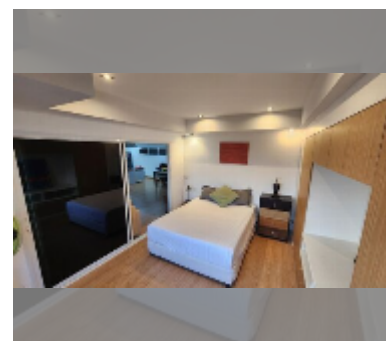

Condo for sale 2 bedroom 80 m² in Somphong Condotel, Pattaya

฿ 3,800,000

UNIT PARAMETERS:

UID	FS-243357
quota	foreign quota
type	2 bedroom
size	80m²
floor	5
view	city view
quality	good
equipment: furniture, air conditioner, refrigerator	
online viewing	yes

PROJECT PARAMETERS:

district	Na Jomtien
buildings	1
floors	8
maintenance	฿ 17,280/year

FACILITIES:

General information: boutique, open parking.

Swimming pool: swimming pool.

Chill zone: chill zone.

Health zone: gym.

Other: kids playgarden, CCTV, security, minimart.