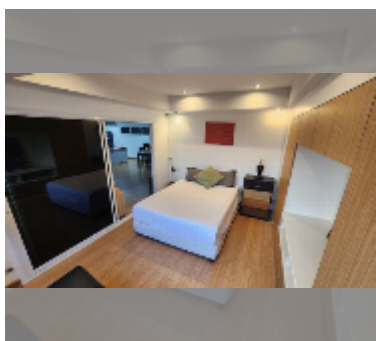

Condo for sale 2 bedroom 80 m² in Somphong Condotel, Pattaya

฿ 3,800,000

UNIT PARAMETERS:

UID	FS-243357
quota	foreign quota
type	2 bedroom
size	80m²
floor	5
view	city view
quality	good
equipment: furniture, air conditioner, refrigerator	
online viewing	yes

PROJECT PARAMETERS:

district	Na Jomtien
buildings	1
floors	8
maintenance	฿ 17,280/year

FACILITIES:

General information: boutique, open parking.

Swimming pool: swimming pool.

Chill zone: chill zone.

Health zone: gym.

Other: kids playgarden, CCTV, security, minimart.