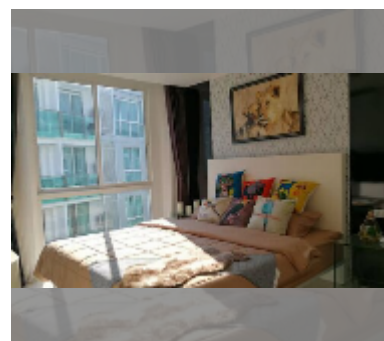

Condo for sale 1 bedroom 35 m² in City Center Residence, Pattaya

฿ 2,490,000

UNIT PARAMETERS:

UID	FS-243354
quota	foreign quota
type	1 bedroom
size	35m²
floor	7
view	pool view
quality	good
equipment: air conditioner	

PROJECT PARAMETERS:

district	Central Pattaya
buildings	3
floors	8
built in	2017
maintenance	฿ 20,580/year

FACILITIES:

General information: resort, meters to beach: 2000, minutes to beach: 15, underground parking.

Swimming pool: swimming pool, kids pool, waterfall.

Chill zone: garden.

Health zone: gym, sauna.

Other: lobby, CCTV, security.