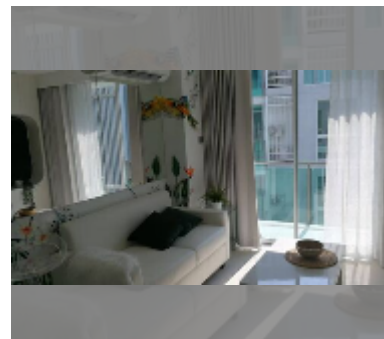

Condo for sale 1 bedroom 35 m² in City Center Residence, Pattaya

฿ 2,490,000

UNIT PARAMETERS:

UID	FS-243354
quota	foreign quota
type	1 bedroom
size	35m ²
floor	7
view	pool view
quality	good
equipment: air conditioner	

Swimming pool: swimming pool, kids pool, waterfall.

Chill zone: garden.

Health zone: gym, sauna.

Other: lobby, CCTV, security.

[details](#)