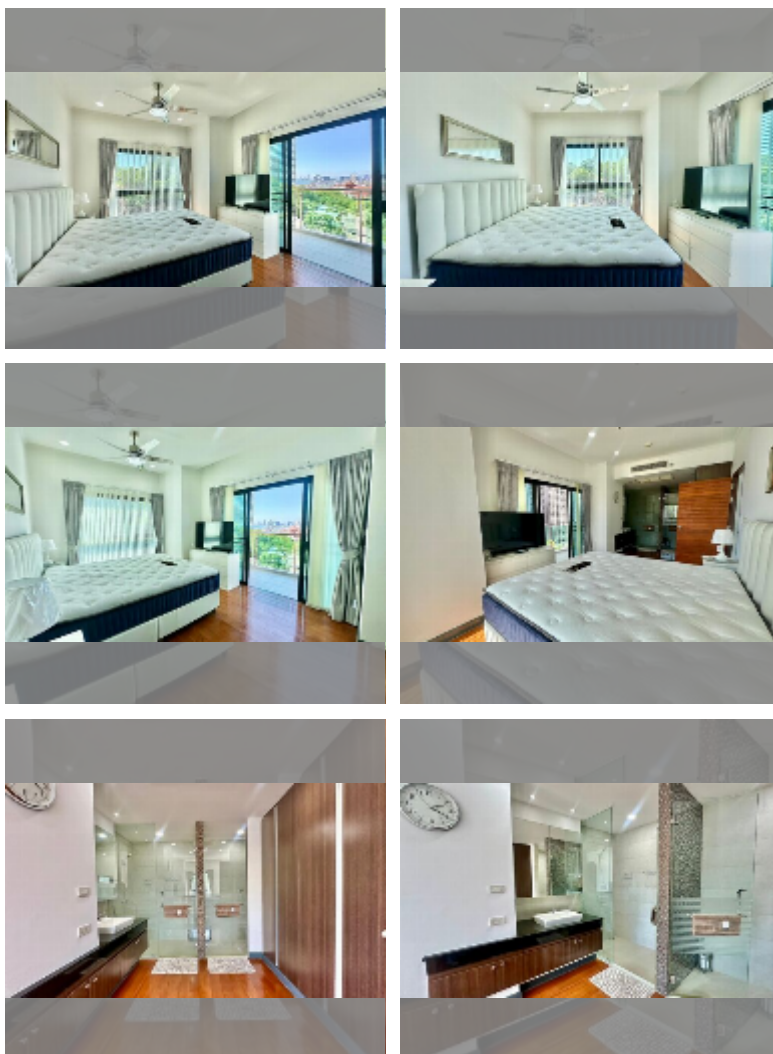

Condo for sale 2 bedroom 75 m² in The Axis, Pattaya

฿ 6,650,000

UNIT PARAMETERS:

UID	FS-243353
quota	foreign quota
type	2 bedroom
size	75m²
floor	9
view	sea view
quality	excellent
equipment: furniture, air conditioner, television, washing-machine, refrigerator	
online viewing	yes

PROJECT PARAMETERS:

district	Thappraya
buildings	2
floors	20
built in	2013
maintenance	B 31,500/year

FACILITIES:

General information: highrise, open parking.

Swimming pool: swimming pool.

Chill zone: chill zone, garden, rooftop chillout.

Health zone: gym, sauna.

Other: lobby, clubhouse, kids playgarden, CCTV, security, minimart.