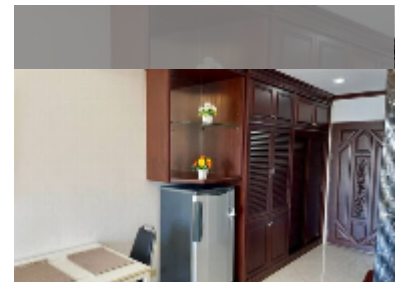

Condo for sale studio 37 m² in View Talay 2, Pattaya

฿ 1,750,000

UNIT PARAMETERS:

UID	FS-243350
quota	company ownership
type	studio
size	37m²
floor	4
view	city view
quality	good
equipment: furniture, air conditioner, refrigerator	
online viewing	yes

PROJECT PARAMETERS:

district	Jomtien
buildings	2
floors	20
built in	2002

FACILITIES:

General information: highrise, open parking, covered parking.

Swimming pool: swimming pool, kids pool.

Other: lobby, CCTV, security, minimart, laundry, room service.