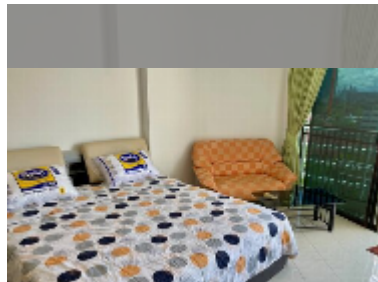

Condo for sale studio 37 m² in View Talay 2, Pattaya

฿ 1,750,000

UNIT PARAMETERS:

UID	FS-243350
quota	company ownership
type	studio
size	37m²
floor	4
view	city view
quality	good
equipment: furniture, air conditioner, refrigerator	
online viewing	yes

PROJECT PARAMETERS:

district	Jomtien
buildings	2
floors	20
built in	2002

FACILITIES:

General information: highrise, open parking, covered parking.

Swimming pool: swimming pool, kids pool.

Other: lobby, CCTV, security, minimart, laundry, room service.