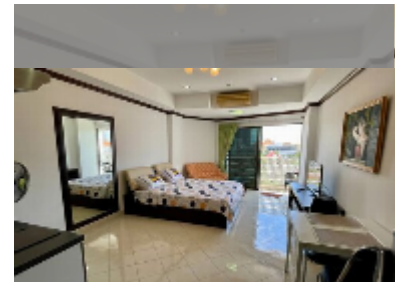

Condo for sale studio 37 m² in View Talay 2, Pattaya

฿ 1,750,000

UNIT PARAMETERS:

UID	FS-243350
quota	company ownership
type	studio
size	37m²
floor	4
view	city view
quality	good
equipment: furniture, air conditioner, refrigerator	
online viewing	yes

PROJECT PARAMETERS:

district	Jomtien
buildings	2
floors	20
built in	2002

FACILITIES:

General information: highrise, open parking, covered parking.

Swimming pool: swimming pool, kids pool.

Other: lobby, CCTV, security, minimart, laundry, room service.