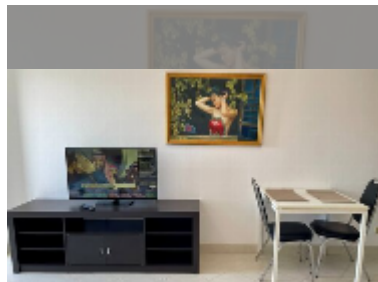

Condo for sale studio 37 m² in View Talay 2, Pattaya

฿ 1,750,000

UNIT PARAMETERS:

UID	FS-243350
quota	company ownership
type	studio
size	37m²
floor	4
view	city view
quality	good
equipment: furniture, air conditioner, refrigerator	
online viewing	yes

PROJECT PARAMETERS:

district	Jomtien
buildings	2
floors	20
built in	2002

FACILITIES:

General information: highrise, open parking, covered parking.

Swimming pool: swimming pool, kids pool.

Other: lobby, CCTV, security, minimart, laundry, room service.