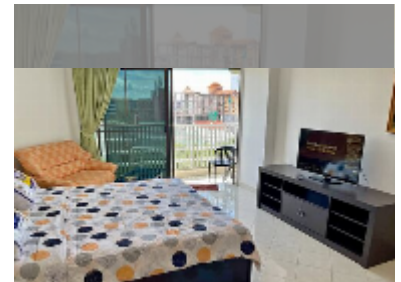

Condo for sale studio 37 m² in View Talay 2, Pattaya

฿ 1,750,000

UNIT PARAMETERS:

UID	FS-243350
quota	company ownership
type	studio
size	37m²
floor	4
view	city view
quality	good
equipment: furniture, air conditioner, refrigerator	
online viewing	yes

PROJECT PARAMETERS:

district	Jomtien
buildings	2
floors	20
built in	2002

FACILITIES:

General information: highrise, open parking, covered parking.

Swimming pool: swimming pool, kids pool.

Other: lobby, CCTV, security, minimart, laundry, room service.