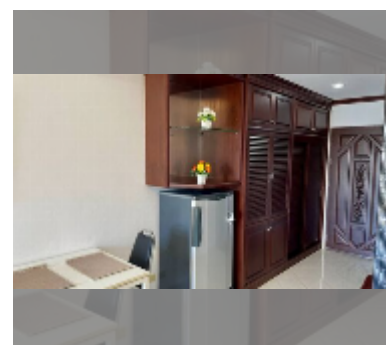

Condo for sale studio 37 m² in View Talay 2, Pattaya

฿ 1,750,000

UNIT PARAMETERS:

UID	FS-243350
quota	company ownership
type	studio
size	37m²
floor	4
view	city view
quality	good
equipment: furniture, air conditioner, refrigerator	
online viewing	yes

PROJECT PARAMETERS:

district	Jomtien
buildings	2
floors	20
built in	2002

FACILITIES:

General information: highrise, open parking, covered parking.

Swimming pool: swimming pool, kids pool.

Other: lobby, CCTV, security, minimart, laundry, room service.