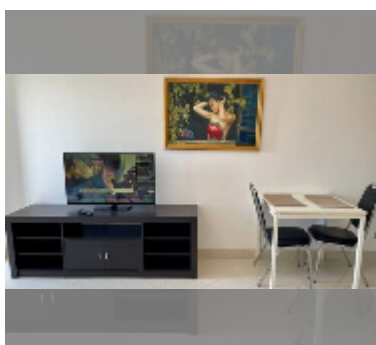

Condo for sale studio 37 m² in View Talay 2, Pattaya

฿ 1,750,000

UNIT PARAMETERS:

UID	FS-243350
quota	company ownership
type	studio
size	37m²
floor	4
view	city view
quality	good
equipment: furniture, air conditioner, refrigerator	
online viewing	yes

PROJECT PARAMETERS:

district	Jomtien
buildings	2
floors	20
built in	2002

FACILITIES:

General information: highrise, open parking, covered parking.

Swimming pool: swimming pool, kids pool.

Other: lobby, CCTV, security, minimart, laundry, room service.