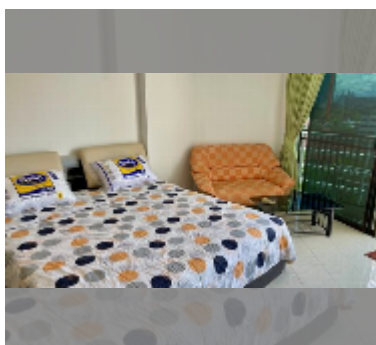

Condo for sale studio 37 m² in View Talay 2, Pattaya

฿ 1,750,000

UNIT PARAMETERS:

UID	FS-243350
quota	company ownership
type	studio
size	37m²
floor	4
view	city view
quality	good
equipment: furniture, air conditioner, refrigerator	
online viewing	yes

PROJECT PARAMETERS:

district	Jomtien
buildings	2
floors	20
built in	2002

FACILITIES:

General information: highrise, open parking, covered parking.

Swimming pool: swimming pool, kids pool.

Other: lobby, CCTV, security, minimart, laundry, room service.