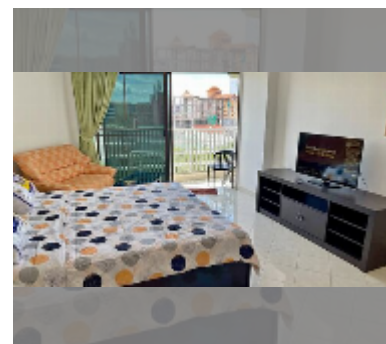

Condo for sale studio 37 m² in View Talay 2, Pattaya

฿ 1,750,000

UNIT PARAMETERS:

UID	FS-243350
quota	company ownership
type	studio
size	37m²
floor	4
view	city view
quality	good
equipment: furniture, air conditioner, refrigerator	
online viewing	yes

PROJECT PARAMETERS:

district	Jomtien
buildings	2
floors	20
built in	2002

FACILITIES:

General information: highrise, open parking, covered parking.

Swimming pool: swimming pool, kids pool.

Other: lobby, CCTV, security, minimart, laundry, room service.