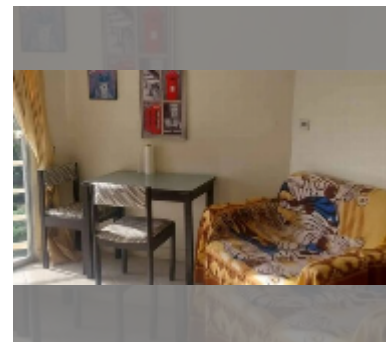

Condo for sale studio 32 m² in Jomtien beach condominium, Pattaya

฿ 1,390,000

UNIT PARAMETERS:

UID	FS-243344
quota	thai quota
type	studio
size	32m²
floor	5
view	city view
equipment: furniture, air conditioner	

PROJECT PARAMETERS:

district	Jomtien
buildings	5
floors	18
built in	1993

FACILITIES:

General information: highrise, open parking.

Swimming pool: swimming pool.

Chill zone: chill zone.

Health zone: gym.

Other: CCTV, security, minimart.