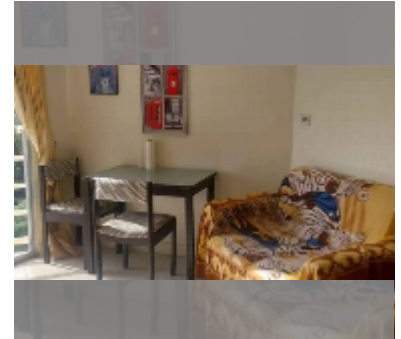

Condo for sale studio 32 m² in Jomtien beach condominium, Pattaya

฿ 1,390,000

UNIT PARAMETERS:

UID	FS-243344
quota	thai quota
type	studio
size	32m²
floor	5
view	city view
equipment: furniture, air conditioner	

PROJECT PARAMETERS:

district	Jomtien
buildings	5
floors	18
built in	1993

FACILITIES:

- General information: highrise, open parking.
- Swimming pool: swimming pool.
- Chill zone: chill zone.
- Health zone: gym.
- Other: CCTV, security, minimart.