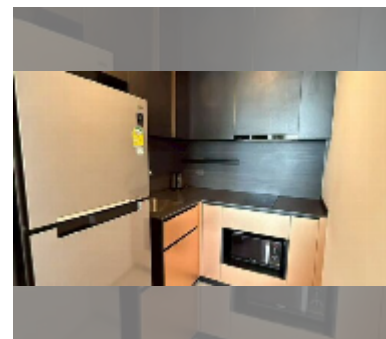

Condo for sale 2 bedroom 50 m² in Edge Central Pattaya, Pattaya

฿ 10,300,000

UNIT PARAMETERS:

UID	FS-243343
quota	foreign quota
type	2 bedroom
size	50m²
floor	11
view	sea view
quality	good
equipment: furniture, air conditioner, television, washing-machine, refrigerator	

PROJECT PARAMETERS:

district	Central Pattaya
buildings	1
floors	31
built in	2021

FACILITIES:

General information: highrise, meters to beach: 500, minutes to beach: 10, multy-level parking, covered parking.

Swimming pool: swimming pool, rooftop pool, pool bar .

Chill zone: chill zone, garden, rooftop chillout, barbeque areas.

Health zone: gym, sauna.

Other: reception, lobby, meeting room, games room, CCTV, security.