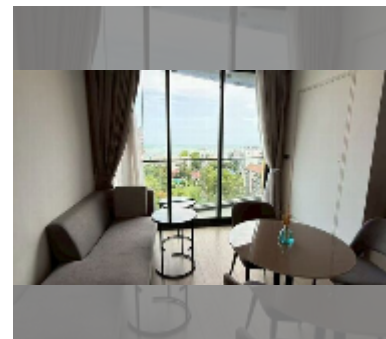

Condo for sale 2 bedroom 50 m² in Edge Central Pattaya, Pattaya

฿ 10,300,000

UNIT PARAMETERS:

UID	FS-243343
quota	foreign quota
type	2 bedroom
size	50m ²
floor	11
view	sea view
quality	good
equipment: furniture, air conditioner, television, washing-machine, refrigerator	

PROJECT PARAMETERS:

district	Central Pattaya
buildings	1
floors	31
built in	2021

FACILITIES:

General information: highrise, meters to beach: 500, minutes to beach: 10, multy-level parking, covered parking.

Swimming pool: swimming pool, rooftop pool, pool bar .

Chill zone: chill zone, garden, rooftop chillout, barbeque areas.

Health zone: gym, sauna.

Other: reception, lobby, meeting room, games room, CCTV, security.