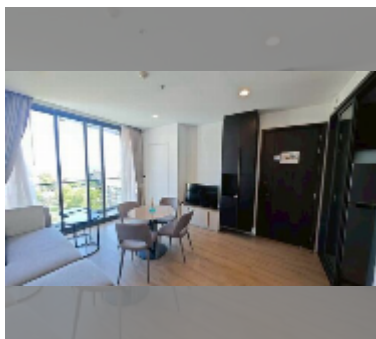

Condo for sale 2 bedroom 50 m² in Edge Central Pattaya, Pattaya

฿ 10,300,000

UNIT PARAMETERS:

UID	FS-243343
quota	foreign quota
type	2 bedroom
size	50m ²
floor	11
view	sea view
quality	good
equipment: furniture, air conditioner, television, washing-machine, refrigerator	

Swimming pool: swimming pool, rooftop pool, pool bar .

Chill zone: chill zone, garden, rooftop chillout, barbeque areas.

Health zone: gym, sauna.

Other: reception, lobby, meeting room, games room, CCTV, security.