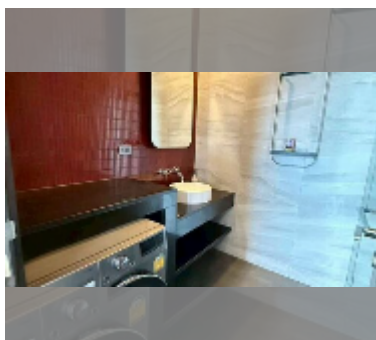

Condo for sale 2 bedroom 50 m² in Edge Central Pattaya, Pattaya

฿ 10,300,000

UNIT PARAMETERS:

UID	FS-243343
quota	foreign quota
type	2 bedroom
size	50m²
floor	11
view	sea view
quality	good
equipment: furniture, air conditioner, television, washing-machine, refrigerator	

PROJECT PARAMETERS:

district	Central Pattaya
buildings	1
floors	31
built in	2021

FACILITIES:

General information: highrise, meters to beach: 500, minutes to beach: 10, multy-level parking, covered parking.

Swimming pool: swimming pool, rooftop pool, pool bar .

Chill zone: chill zone, garden, rooftop chillout, barbeque areas.

Health zone: gym, sauna.

Other: reception, lobby, meeting room, games room, CCTV, security.