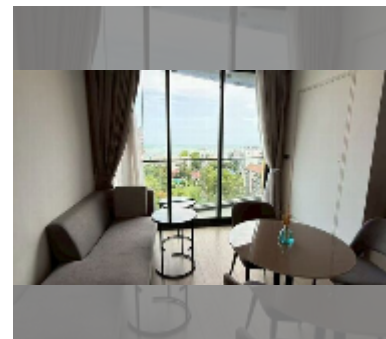

## Condo for sale 2 bedroom 50 m<sup>2</sup> in Edge Central Pattaya, Pattaya

**฿ 10,300,000**

**UNIT PARAMETERS:**

UID	FS-243343
quota	foreign quota
type	2 bedroom
size	50m <sup>2</sup>
floor	11
view	sea view
quality	good
equipment: furniture, air conditioner, television, washing-machine, refrigerator	

**PROJECT PARAMETERS:**

district	Central Pattaya
buildings	1
floors	31
built in	2021

**FACILITIES:**

**General information:** highrise, meters to beach: 500, minutes to beach: 10, multy-level parking, covered parking.

**Swimming pool:** swimming pool, rooftop pool, pool bar .

**Chill zone:** chill zone, garden, rooftop chillout, barbeque areas.

**Health zone:** gym, sauna.

**Other:** reception, lobby, meeting room, games room, CCTV, security.