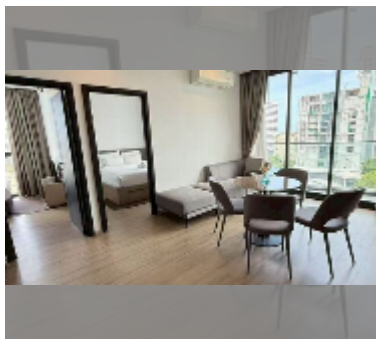

Condo for sale 2 bedroom 50 m² in Edge Central Pattaya, Pattaya

฿ 10,300,000

UNIT PARAMETERS:

UID	FS-243343
quota	foreign quota
type	2 bedroom
size	50m²
floor	11
view	sea view
quality	good
equipment: furniture, air conditioner, television, washing-machine, refrigerator	

PROJECT PARAMETERS:

district	Central Pattaya
buildings	1
floors	31
built in	2021

FACILITIES:

General information: highrise, meters to beach: 500, minutes to beach: 10, multy-level parking, covered parking.

Swimming pool: swimming pool, rooftop pool, pool bar .

Chill zone: chill zone, garden, rooftop chillout, barbeque areas.

Health zone: gym, sauna.

Other: reception, lobby, meeting room, games room, CCTV, security.