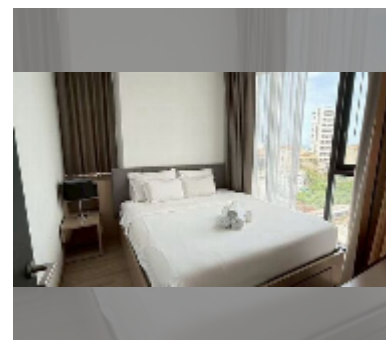

Condo for sale 2 bedroom 50 m² in Edge Central Pattaya, Pattaya

฿ 10,300,000

UNIT PARAMETERS:

UID	FS-243343
quota	foreign quota
type	2 bedroom
size	50m²
floor	11
view	sea view
quality	good
equipment: furniture, air conditioner, television, washing-machine, refrigerator	

PROJECT PARAMETERS:

district	Central Pattaya
buildings	1
floors	31
built in	2021

FACILITIES:

General information: highrise, meters to beach: 500, minutes to beach: 10, multy-level parking, covered parking.

Swimming pool: swimming pool, rooftop pool, pool bar .

Chill zone: chill zone, garden, rooftop chillout, barbeque areas.

Health zone: gym, sauna.

Other: reception, lobby, meeting room, games room, CCTV, security.