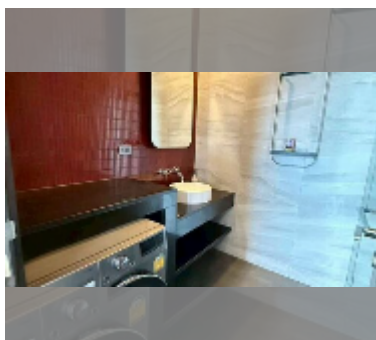

Condo for sale 2 bedroom 50 m² in Edge Central Pattaya, Pattaya

฿ 10,300,000

UNIT PARAMETERS:

UID	FS-243343
quota	foreign quota
type	2 bedroom
size	50m ²
floor	11
view	sea view
quality	good
equipment: furniture, air conditioner, television, washing-machine, refrigerator	

Swimming pool: swimming pool, rooftop pool, pool bar .

Chill zone: chill zone, garden, rooftop chillout, barbeque areas.

Health zone: gym, sauna.

Other: reception, lobby, meeting room, games room, CCTV, security.