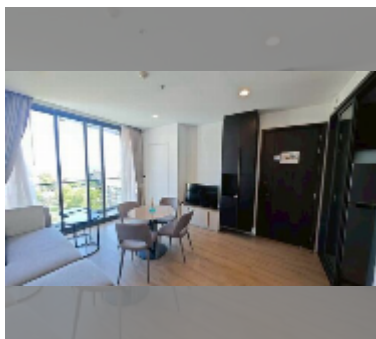

Condo for sale 2 bedroom 50 m² in Edge Central Pattaya, Pattaya

฿ 10,300,000

UNIT PARAMETERS:

UID	FS-243343
quota	foreign quota
type	2 bedroom
size	50m²
floor	11
view	sea view
quality	good
equipment: furniture, air conditioner, television, washing-machine, refrigerator	

PROJECT PARAMETERS:

district	Central Pattaya
buildings	1
floors	31
built in	2021

FACILITIES:

General information: highrise, meters to beach: 500, minutes to beach: 10, multy-level parking, covered parking.

Swimming pool: swimming pool, rooftop pool, pool bar .

Chill zone: chill zone, garden, rooftop chillout, barbeque areas.

Health zone: gym, sauna.

Other: reception, lobby, meeting room, games room, CCTV, security.