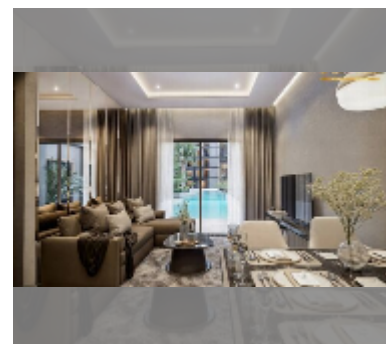

Condo for sale 1 bedroom 30 m² in Zenith Pattaya, Pattaya

฿ 2,897,000

UNIT PARAMETERS:

UID	FS-243340
quota	thai quota
type	1 bedroom
size	30m ²
floor	4
view	city view
quality	excellent
equipment: furniture, smart home system, air conditioner	
online viewing	yes

Chill zone: garden.

Health zone: gym, sauna, yoga room.

Other: reception, lobby, CCTV, security.

details