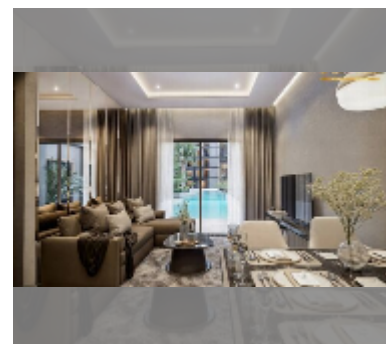

Condo for sale 1 bedroom 30 m² in Zenith Pattaya, Pattaya

฿ 2,897,000

UNIT PARAMETERS:

UID	FS-243340
quota	thai quota
type	1 bedroom
size	30m²
floor	4
view	city view
quality	excellent
equipment: furniture, smart home system, air conditioner	
online viewing	yes

PROJECT PARAMETERS:

district	Thappraya
buildings	3
floors	7
start of construction	2025
built in	2028
maintenance	฿ 216,000/year

FACILITIES:

General information: lowrise, minutes to beach: 10.

Swimming pool: swimming pool.

Chill zone: garden.

Health zone: gym, sauna, yoga room.

Other: reception, lobby, CCTV, security.