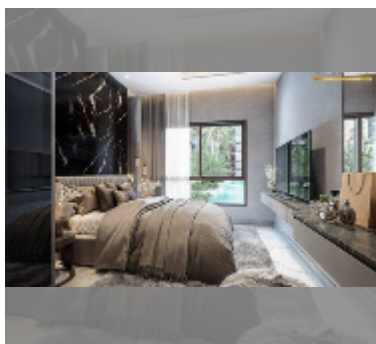

Condo for sale 1 bedroom 30 m² in Zenith Pattaya, Pattaya

฿ 2,897,000

UNIT PARAMETERS:

UID	FS-243340
quota	thai quota
type	1 bedroom
size	30m²
floor	4
view	city view
quality	excellent
equipment: furniture, smart home system, air conditioner	
online viewing	yes

PROJECT PARAMETERS:

district	Thappraya
buildings	3
floors	7
start of construction	2025
built in	2028
maintenance	฿ 216,000/year

FACILITIES:

General information: lowrise, minutes to beach: 10.

Swimming pool: swimming pool.

Chill zone: garden.

Health zone: gym, sauna, yoga room.

Other: reception, lobby, CCTV, security.