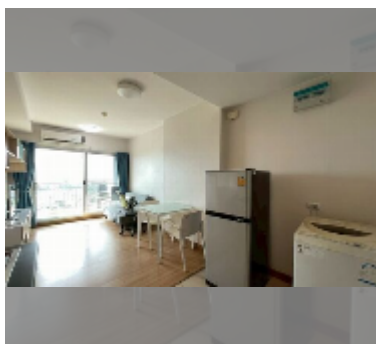

Condo for sale 1 bedroom 45 m² in Supalai Mare, Pattaya

฿ 2,690,000

UNIT PARAMETERS:

UID	FS-243337
quota	foreign quota
type	1 bedroom
size	45m²
floor	18
view	sea view

equipment: furniture, air conditioner, television, washing-machine, refrigerator

PROJECT PARAMETERS:

district	Thepprasit
buildings	1
floors	35
built in	2016
maintenance	฿ 16,200/year

FACILITIES:

General information: highrise, meters to beach: 600, minutes to beach: 8, open parking, multy-level parking, covered parking.

Swimming pool: swimming pool, kids pool, waterfall.

Chill zone: chill zone, garden.

Health zone: gym.

Other: lobby, CCTV, security, laundry.