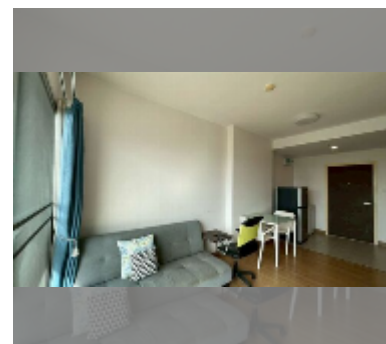

Condo for sale 1 bedroom 45 m² in Supalai Mare, Pattaya

฿ 2,690,000

UNIT PARAMETERS:

UID	FS-243337
quota	foreign quota
type	1 bedroom
size	45m²
floor	18
view	sea view

equipment: furniture, air conditioner, television, washing-machine, refrigerator

PROJECT PARAMETERS:

district	Thepprasit
buildings	1
floors	35
built in	2016
maintenance	฿ 16,200/year

FACILITIES:

General information: highrise, meters to beach: 600, minutes to beach: 8, open parking, multy-level parking, covered parking.

Swimming pool: swimming pool, kids pool, waterfall.

Chill zone: chill zone, garden.

Health zone: gym.

Other: lobby, CCTV, security, laundry.