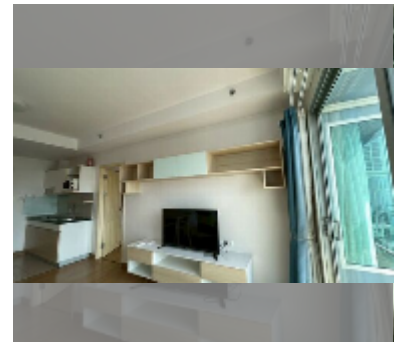

Condo for sale 1 bedroom 45 m² in Supalai Mare, Pattaya

฿ 2,690,000

UNIT PARAMETERS:

UID	FS-243337
quota	foreign quota
type	1 bedroom
size	45m ²
floor	18
view	sea view

equipment: furniture, air conditioner, television, washing-machine, refrigerator

Swimming pool: swimming pool, kids pool, waterfall.

Chill zone: chill zone, garden.

Health zone: gym.

Other: lobby, CCTV, security, laundry.

details