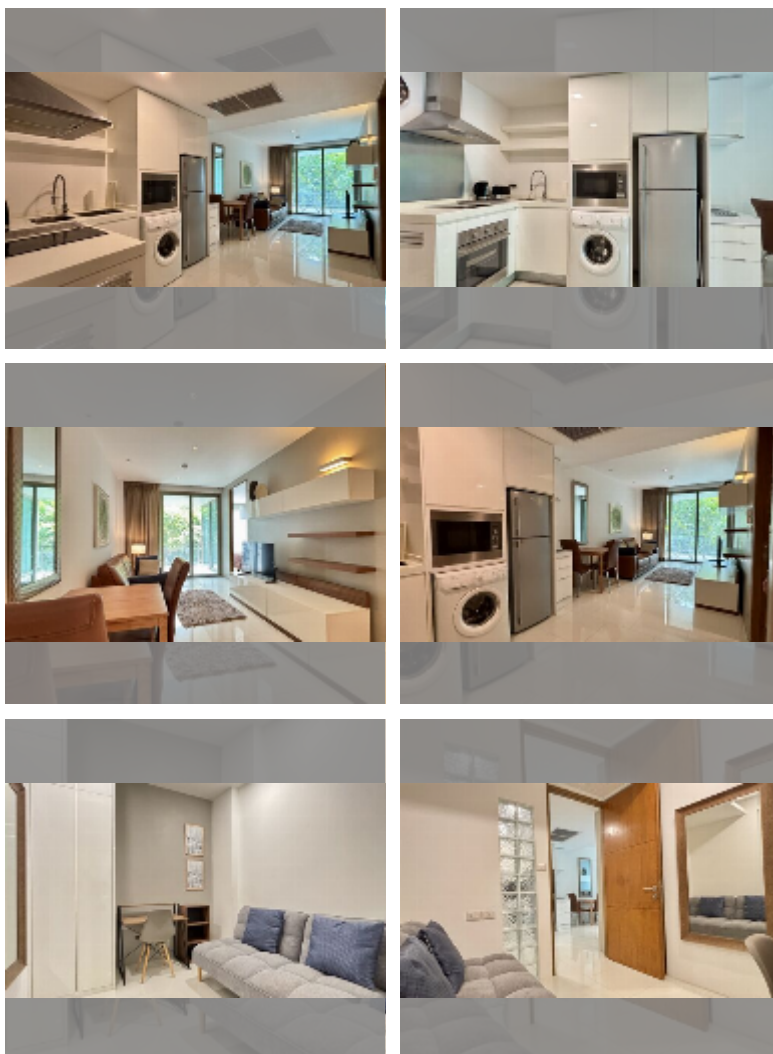

Condo for sale 2 bedroom 62 m² in The Sanctuary, Pattaya

฿ 4,200,000

UNIT PARAMETERS:

UID	FS-243334
quota	foreign quota
type	2 bedroom
size	62m²
floor	2
view	garden view
quality	excellent
equipment: furniture, household appliances, kitchen appliances, air conditioner, television, refrigerator	

PROJECT PARAMETERS:

district	Wongamat
buildings	5
floors	8
built in	2009
maintenance	฿ 26,040/year

FACILITIES:

General information: boutique, underground parking.

Swimming pool: swimming pool.

Chill zone: chill zone, garden.

Health zone: gym, sauna.

Other: lobby, kids playgarden, CCTV, security, minimart.