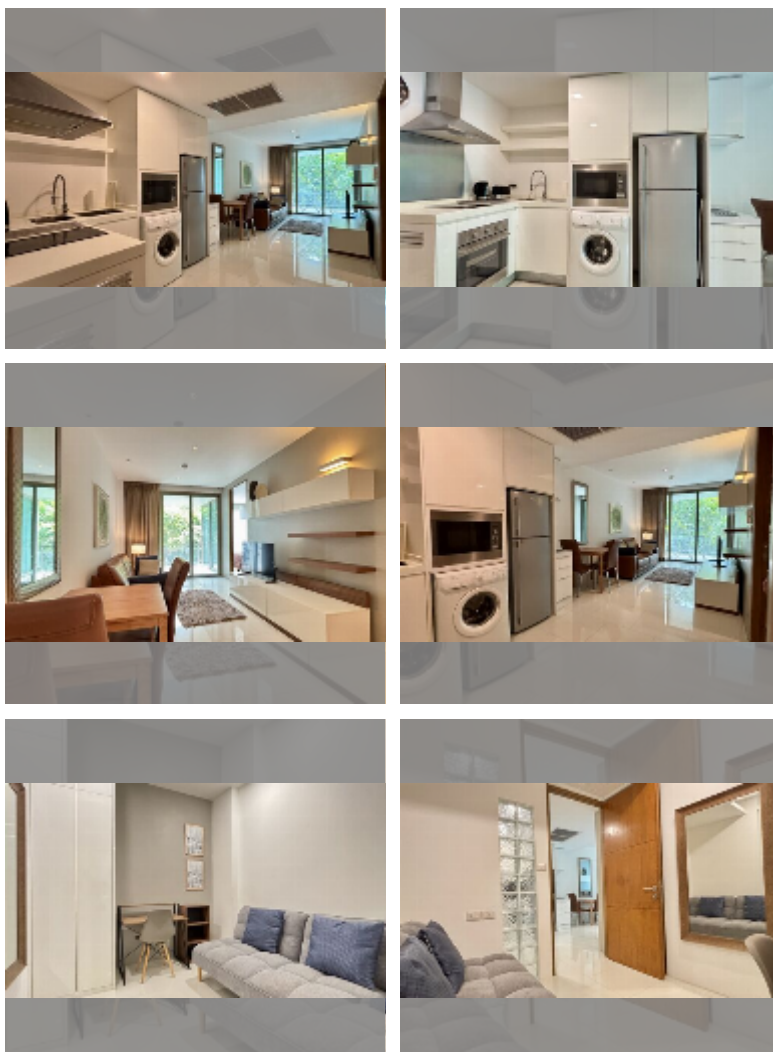

Condo for sale 2 bedroom 62 m² in The Sanctuary, Pattaya

฿ 4,200,000

UNIT PARAMETERS:

UID	FS-243334
quota	foreign quota
type	2 bedroom
size	62m²
floor	2
view	garden view
quality	excellent
equipment: furniture, household appliances, kitchen appliances, air conditioner, television, refrigerator	

PROJECT PARAMETERS:

district	Wongamat
buildings	5
floors	8
built in	2009
maintenance	฿ 26,040/year

FACILITIES:

General information: boutique, underground parking.

Swimming pool: swimming pool.

Chill zone: chill zone, garden.

Health zone: gym, sauna.

Other: lobby, kids playgarden, CCTV, security, minimart.