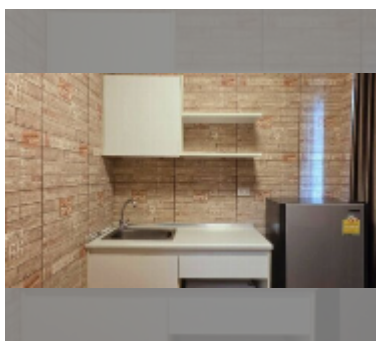

Condo for sale studio 23 m² in The Trust Condo South Pattaya, Pattaya

฿ 1,400,000

UNIT PARAMETERS:

UID	FS-243330
quota	thai quota
type	studio
size	23m²
floor	14
view	city view
online viewing	yes

PROJECT PARAMETERS:

district	Theprasit
buildings	1
floors	24
built in	2014

FACILITIES:

General information: highrise, underground parking, open parking.

Swimming pool: swimming pool, kids pool.

Chill zone: barbeque areas.

Other: reception, lobby, CCTV, security.