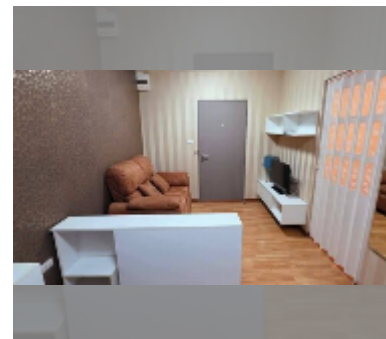

Condo for sale studio 23 m² in The Trust Condo South Pattaya, Pattaya

฿ 1,400,000

UNIT PARAMETERS:

UID	FS-243330
quota	thai quota
type	studio
size	23m²
floor	14
view	city view
online viewing	yes

PROJECT PARAMETERS:

district	Theprasit
buildings	1
floors	24
built in	2014

FACILITIES:

General information: highrise, underground parking, open parking.

Swimming pool: swimming pool, kids pool.

Chill zone: barbeque areas.

Other: reception, lobby, CCTV, security.