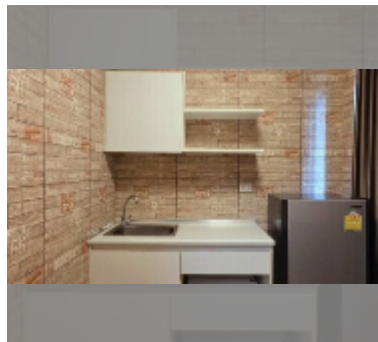

Condo for sale studio 23 m² in The Trust Condo South Pattaya, Pattaya

฿ 1,400,000

UNIT PARAMETERS:

UID	FS-243330
quota	thai quota
type	studio
size	23m²
floor	14
view	city view
online viewing	yes

PROJECT PARAMETERS:

district	Theprasit
buildings	1
floors	24
built in	2014

FACILITIES:

General information: highrise, underground parking, open parking.

Swimming pool: swimming pool, kids pool.

Chill zone: barbeque areas.

Other: reception, lobby, CCTV, security.