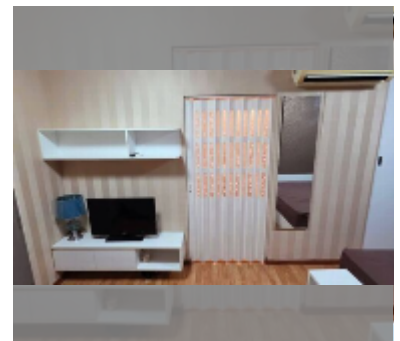

Condo for sale studio 23 m² in The Trust Condo South Pattaya, Pattaya

฿ 1,400,000

UNIT PARAMETERS:

UID	FS-243330
quota	thai quota
type	studio
size	23m²
floor	14
view	city view
online viewing	yes

PROJECT PARAMETERS:

district	Theprasit
buildings	1
floors	24
built in	2014

FACILITIES:

General information: highrise, underground parking, open parking.

Swimming pool: swimming pool, kids pool.

Chill zone: barbeque areas.

Other: reception, lobby, CCTV, security.