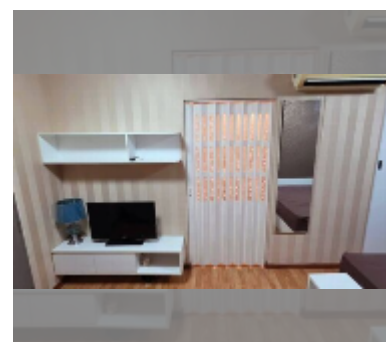

Condo for sale studio 23 m² in The Trust Condo South Pattaya, Pattaya

฿ 1,400,000

UNIT PARAMETERS:

UID	FS-243330
quota	thai quota
type	studio
size	23m²
floor	14
view	city view
online viewing	yes

PROJECT PARAMETERS:

district	Theprasit
buildings	1
floors	24
built in	2014

FACILITIES:

General information: highrise, underground parking, open parking.

Swimming pool: swimming pool, kids pool.

Chill zone: barbeque areas.

Other: reception, lobby, CCTV, security.