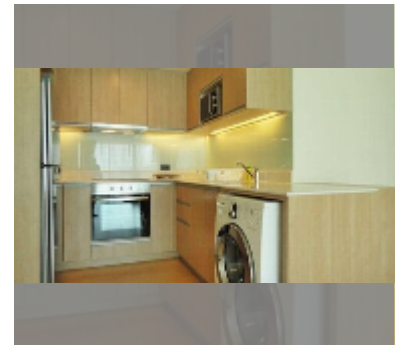

Condo for sale 2 bedroom 102 m² in The Cliff, Pattaya

฿ 5,250,000

UNIT PARAMETERS:

UID	FS-243328
quota	company ownership
type	2 bedroom
size	102m²
floor	4
view	city view
equipment: furniture, air conditioner, television, refrigerator	
online viewing	yes

PROJECT PARAMETERS:

district	Pratumnak
buildings	1
floors	27
built in	2013
maintenance	฿ 55,080/year

FACILITIES:

General information: highrise, meters to beach: 400, minutes to beach: 5, underground parking, open parking.

Swimming pool: swimming pool, kids pool, water slides, waterfall, sunbathing area.

Chill zone: chill zone, garden, barbeque areas.

Health zone: gym, sauna.

Other: reception, lobby, kids playgarden, CCTV, security.