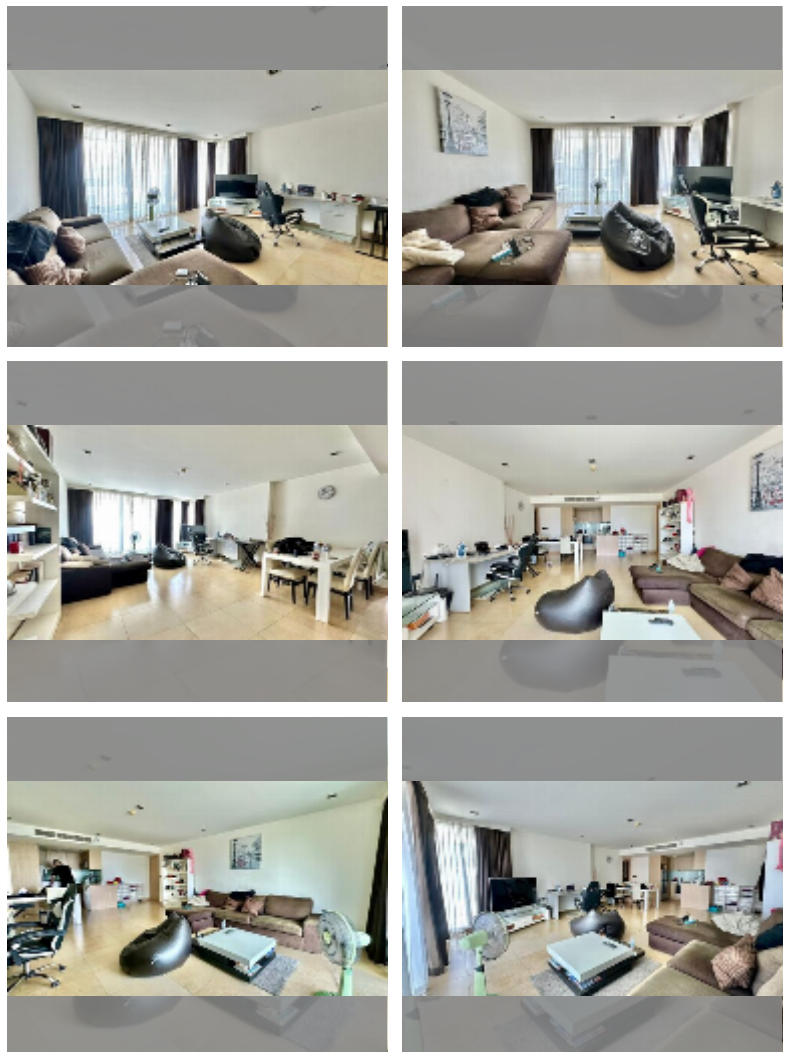

Condo for sale 2 bedroom 102 m² in The Cliff, Pattaya

฿ 5,250,000

UNIT PARAMETERS:

UID	FS-243328
quota	company ownership
type	2 bedroom
size	102m²
floor	4
view	city view
equipment: furniture, air conditioner, television, refrigerator	
online viewing	yes

PROJECT PARAMETERS:

district	Pratumnak
buildings	1
floors	27
built in	2013
maintenance	฿ 55,080/year

FACILITIES:

General information: highrise, meters to beach: 400, minutes to beach: 5, underground parking, open parking.

Swimming pool: swimming pool, kids pool, water slides, waterfall, sunbathing area.

Chill zone: chill zone, garden, barbeque areas.

Health zone: gym, sauna.

Other: reception, lobby, kids playgarden, CCTV, security.