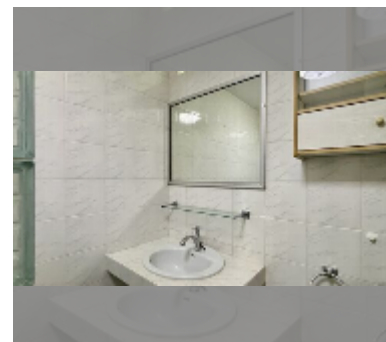

Condo for sale 2 bedroom 192 m² in Somphong Condotel, Pattaya

฿ 3,650,000

UNIT PARAMETERS:

UID	FS-243326
quota	foreign quota
type	2 bedroom
size	192m²
floor	2
view	pool view
quality	good

equipment: furniture, kitchen appliances, air conditioner, washing-machine, refrigerator

PROJECT PARAMETERS:

district	Na Jomtien
buildings	1
floors	8
maintenance	฿ 41,472/year

FACILITIES:

General information: boutique, open parking.

Swimming pool: swimming pool.

Chill zone: chill zone.

Health zone: gym.

Other: kids playgarden, CCTV, security, minimart.