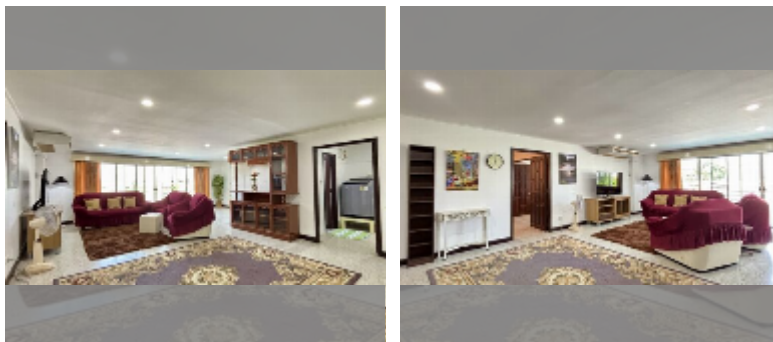

Condo for sale 2 bedroom 192 m² in Somphong Condotel, Pattaya

฿ 3,650,000

UNIT PARAMETERS:

UID	FS-243326
quota	foreign quota
type	2 bedroom
size	192m²
floor	2
view	pool view
quality	good

equipment: furniture, kitchen appliances, air conditioner, washing-machine, refrigerator

PROJECT PARAMETERS:

district	Na Jomtien
buildings	1
floors	8
maintenance	฿ 41,472/year

FACILITIES:

General information: boutique, open parking.

Swimming pool: swimming pool.

Chill zone: chill zone.

Health zone: gym.

Other: kids playgarden, CCTV, security, minimart.