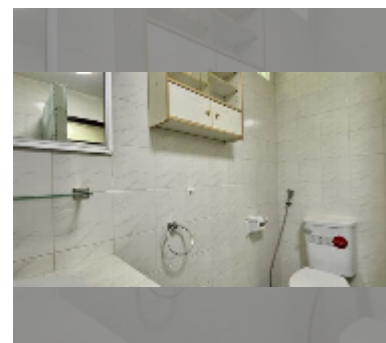

Condo for sale 2 bedroom 192 m² in Somphong Condotel, Pattaya

฿ 3,650,000

UNIT PARAMETERS:

UID	FS-243326
quota	foreign quota
type	2 bedroom
size	192m²
floor	2
view	pool view
quality	good

equipment: furniture, kitchen appliances, air conditioner, washing-machine, refrigerator

PROJECT PARAMETERS:

district	Na Jomtien
buildings	1
floors	8
maintenance	฿ 41,472/year

FACILITIES:

General information: boutique, open parking.

Swimming pool: swimming pool.

Chill zone: chill zone.

Health zone: gym.

Other: kids playgarden, CCTV, security, minimart.