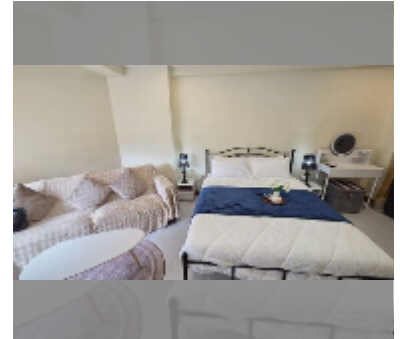

Condo for sale studio 28 m² in Jomtien beach condominium, Pattaya

฿ 1,390,000

UNIT PARAMETERS:

UID	FS-243324
quota	thai quota
type	studio
size	28m²
floor	2
view	city view
quality	good
equipment: furniture, air conditioner, television, refrigerator	

PROJECT PARAMETERS:

district	Jomtien
buildings	5
floors	18
built in	1993

FACILITIES:

General information: highrise, open parking.

Swimming pool: swimming pool.

Chill zone: chill zone.

Health zone: gym.

Other: CCTV, security, minimart.