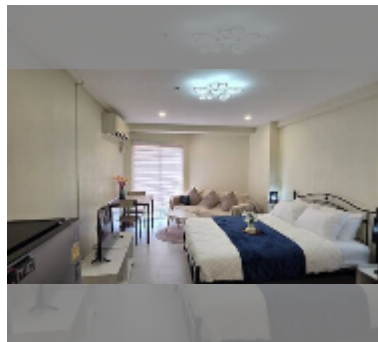

Condo for sale studio 28 m² in Jomtien beach condominium, Pattaya

฿ 1,390,000

UNIT PARAMETERS:

UID	FS-243324
quota	thai quota
type	studio
size	28m²
floor	2
view	city view
quality	good
equipment: furniture, air conditioner, television, refrigerator	

PROJECT PARAMETERS:

district	Jomtien
buildings	5
floors	18
built in	1993

FACILITIES:

General information: highrise, open parking.

Swimming pool: swimming pool.

Chill zone: chill zone.

Health zone: gym.

Other: CCTV, security, minimart.