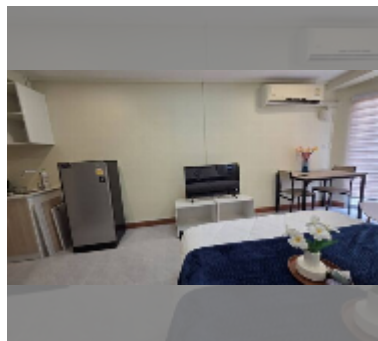

Condo for sale studio 28 m² in Jomtien beach condominium, Pattaya

฿ 1,390,000

UNIT PARAMETERS:

UID	FS-243324
quota	thai quota
type	studio
size	28m²
floor	2
view	city view
quality	good
equipment: furniture, air conditioner, television, refrigerator	

PROJECT PARAMETERS:

district	Jomtien
buildings	5
floors	18
built in	1993

FACILITIES:

General information: highrise, open parking.

Swimming pool: swimming pool.

Chill zone: chill zone.

Health zone: gym.

Other: CCTV, security, minimart.