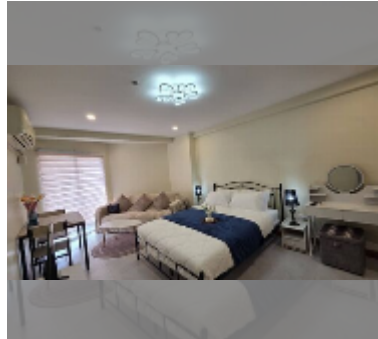

Condo for sale studio 28 m² in Jomtien beach condominium, Pattaya

฿ 1,390,000

UNIT PARAMETERS:

UID	FS-243324
quota	thai quota
type	studio
size	28m²
floor	2
view	city view
quality	good
equipment: furniture, air conditioner, television, refrigerator	

PROJECT PARAMETERS:

district	Jomtien
buildings	5
floors	18
built in	1993

FACILITIES:

General information: highrise, open parking.

Swimming pool: swimming pool.

Chill zone: chill zone.

Health zone: gym.

Other: CCTV, security, minimart.