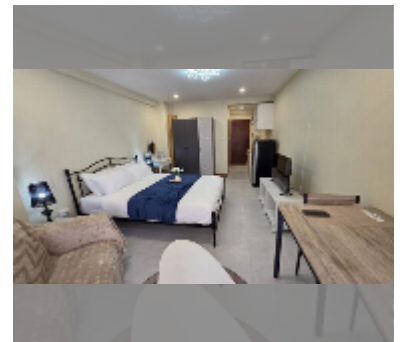

Condo for sale studio 28 m² in Jomtien beach condominium, Pattaya

฿ 1,390,000

UNIT PARAMETERS:

UID	FS-243324
quota	thai quota
type	studio
size	28m²
floor	2
view	city view
quality	good
equipment: furniture, air conditioner, television, refrigerator	

PROJECT PARAMETERS:

district	Jomtien
buildings	5
floors	18
built in	1993

FACILITIES:

General information: highrise, open parking.

Swimming pool: swimming pool.

Chill zone: chill zone.

Health zone: gym.

Other: CCTV, security, minimart.