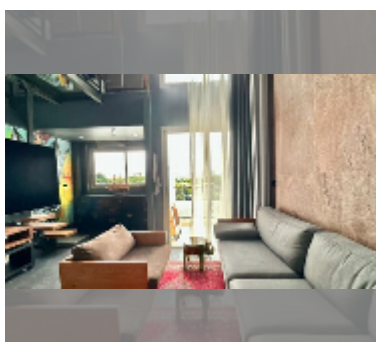

Condo for sale 1 bedroom 57 m² in Laguna Beach Resort 2, Pattaya

฿ 3,260,000

UNIT PARAMETERS:

UID	FS-243322
quota	thai quota
type	1 bedroom
size	57m²
floor	5
view	city view
quality	excellent
equipment: furniture, air conditioner, television, washing-machine, refrigerator	
online viewing	yes

PROJECT PARAMETERS:

district	Jomtien
buildings	4
floors	8
built in	2016
maintenance	฿ 23,940/year

FACILITIES:

General information: resort, meters to beach: 700, minutes to beach: 10, underground parking.

Swimming pool: swimming pool, kids pool, water slides, waterfall, jacuzzi, pool bar .

Chill zone: chill zone, garden.

Health zone: gym, sauna, massage.

Other: reception, lobby, clubhouse, kids playgarden, CCTV, security, minimart, laundry.