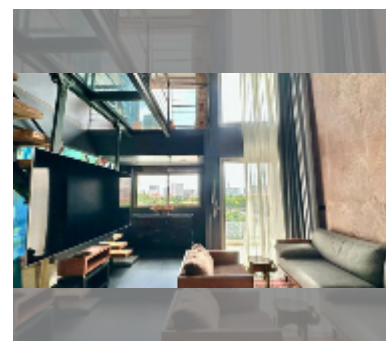

Condo for sale 1 bedroom 57 m² in Laguna Beach Resort 2, Pattaya

฿ 3,260,000

UNIT PARAMETERS:

UID	FS-243322
quota	thai quota
type	1 bedroom
size	57m²
floor	5
view	city view
quality	excellent
equipment: furniture, air conditioner, television, washing-machine, refrigerator	
online viewing	yes

PROJECT PARAMETERS:

district	Jomtien
buildings	4
floors	8
built in	2016
maintenance	฿ 23,940/year

FACILITIES:

General information: resort, meters to beach: 700, minutes to beach: 10, underground parking.

Swimming pool: swimming pool, kids pool, water slides, waterfall, jacuzzi, pool bar .

Chill zone: chill zone, garden.

Health zone: gym, sauna, massage.

Other: reception, lobby, clubhouse, kids playgarden, CCTV, security, minimart, laundry.