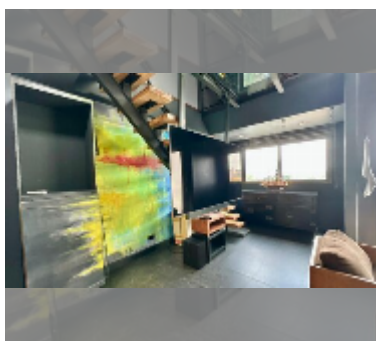

Condo for sale 1 bedroom 57 m² in Laguna Beach Resort 2, Pattaya

฿ 3,260,000

UNIT PARAMETERS:

UID	FS-243322
quota	thai quota
type	1 bedroom
size	57m²
floor	5
view	city view
quality	excellent
equipment: furniture, air conditioner, television, washing-machine, refrigerator	
online viewing	yes

PROJECT PARAMETERS:

district	Jomtien
buildings	4
floors	8
built in	2016
maintenance	฿ 23,940/year

FACILITIES:

General information: resort, meters to beach: 700, minutes to beach: 10, underground parking.

Swimming pool: swimming pool, kids pool, water slides, waterfall, jacuzzi, pool bar .

Chill zone: chill zone, garden.

Health zone: gym, sauna, massage.

Other: reception, lobby, clubhouse, kids playgarden, CCTV, security, minimart, laundry.