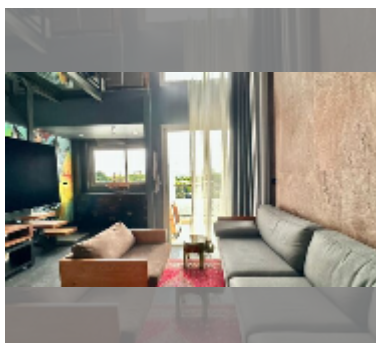

Condo for sale 1 bedroom 57 m² in Laguna Beach Resort 2, Pattaya

฿ 3,260,000

UNIT PARAMETERS:

UID	FS-243322
quota	thai quota
type	1 bedroom
size	57m²
floor	5
view	city view
quality	excellent
equipment: furniture, air conditioner, television, washing-machine, refrigerator	
online viewing	yes

PROJECT PARAMETERS:

district	Jomtien
buildings	4
floors	8
built in	2016

FACILITIES:

General information: resort, meters to beach: 700, minutes to beach: 10, underground parking.

Swimming pool: swimming pool, kids pool, water slides, waterfall, jacuzzi, pool bar .

Chill zone: chill zone, garden.

Health zone: gym, sauna, massage.

Other: reception, lobby, clubhouse, kids playgarden, CCTV, security, minimart, laundry.