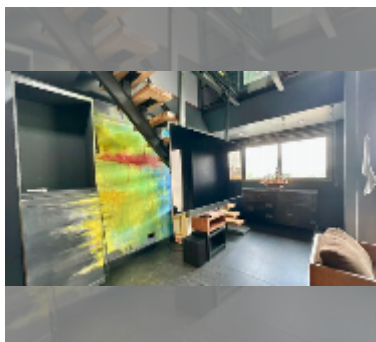

Condo for sale 1 bedroom 57 m² in Laguna Beach Resort 2, Pattaya

฿ 3,260,000

UNIT PARAMETERS:

UID	FS-243322
quota	thai quota
type	1 bedroom
size	57m²
floor	5
view	city view
quality	excellent
equipment: furniture, air conditioner, television, washing-machine, refrigerator	
online viewing	yes

PROJECT PARAMETERS:

district	Jomtien
buildings	4
floors	8
built in	2016

FACILITIES:

General information: resort, meters to beach: 700, minutes to beach: 10, underground parking.

Swimming pool: swimming pool, kids pool, water slides, waterfall, jacuzzi, pool bar .

Chill zone: chill zone, garden.

Health zone: gym, sauna, massage.

Other: reception, lobby, clubhouse, kids playgarden, CCTV, security, minimart, laundry.