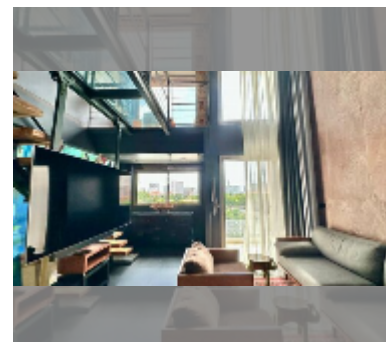

Condo for sale 1 bedroom 57 m² in Laguna Beach Resort 2, Pattaya

฿ 3,260,000

UNIT PARAMETERS:

UID	FS-243322
quota	thai quota
type	1 bedroom
size	57m ²
floor	5
view	city view
quality	excellent
equipment: furniture, air conditioner, television, washing-machine, refrigerator	
online viewing	yes

Chill zone: chill zone, garden.

Health zone: gym, sauna, massage.

Other: reception, lobby, clubhouse, kids playgarden, CCTV, security, minimart, laundry.

[details](#)