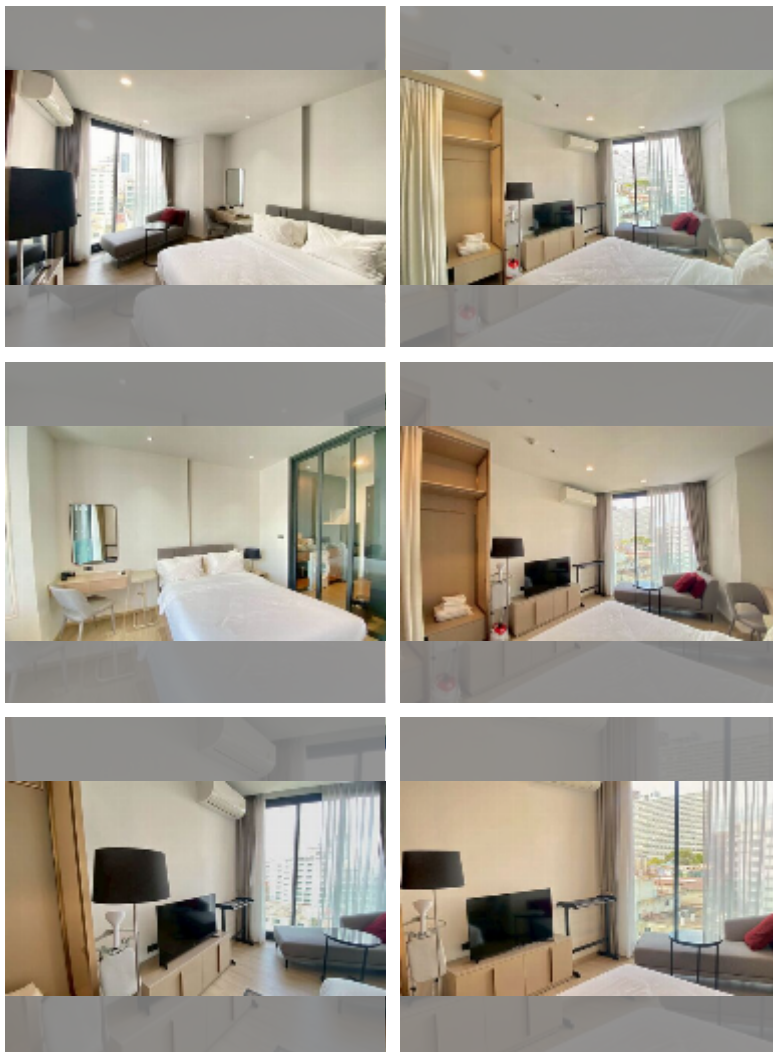

Condo for sale studio 26.55 m² in Edge Central Pattaya, Pattaya

฿ 4,990,000

UNIT PARAMETERS:

UID	FS-243321
quota	foreign quota
type	studio
size	26.55m²
floor	8
view	city view
quality	good
equipment: furniture, air conditioner, television, washing-machine, refrigerator	

PROJECT PARAMETERS:

district	Central Pattaya
buildings	1
floors	31
built in	2021

FACILITIES:

General information: highrise, meters to beach: 500, minutes to beach: 10, multy-level parking, covered parking.

Swimming pool: swimming pool, rooftop pool, pool bar .

Chill zone: chill zone, garden, rooftop chillout, barbeque areas.

Health zone: gym, sauna.

Other: reception, lobby, meeting room, games room, CCTV, security.