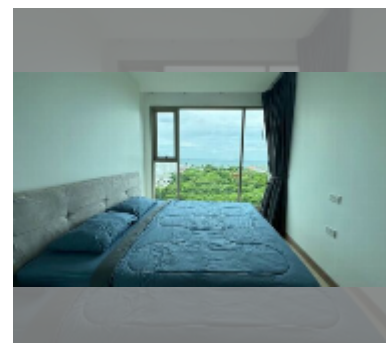

Condo for sale 1 bedroom 35 m² in The Riviera Jomtien, Pattaya

฿ 3,400,000

UNIT PARAMETERS:

UID	FS-243320
quota	foreign quota
type	1 bedroom
size	35m²
floor	11
view	sea view
quality	good
equipment: furniture, air conditioner, television, refrigerator	
online viewing	yes

PROJECT PARAMETERS:

district	Jomtien
buildings	1
floors	46
built in	2019
maintenance	฿ 21,000/year

FACILITIES:

General information: highrise, pets are allowed, multy-level parking, covered parking.

Swimming pool: swimming pool, kids pool, rooftop pool, infinity view, waterfall, jacuzzi.

Chill zone: chill zone, garden, rooftop chillout.

Health zone: gym, sauna, hamam.

Other: reception, lobby, meeting room, games room, CCTV, security, laundry, room service.