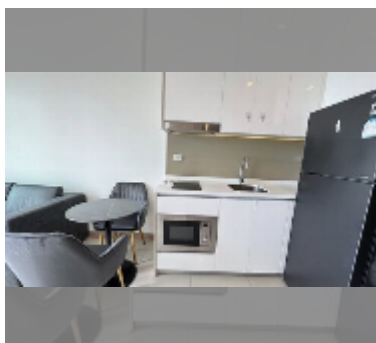

Condo for sale 1 bedroom 35 m² in The Riviera Jomtien, Pattaya

฿ 3,400,000

UNIT PARAMETERS:

UID	FS-243320
quota	foreign quota
type	1 bedroom
size	35m ²
floor	11
view	sea view
quality	good
equipment: furniture, air conditioner, television, refrigerator	
online viewing	yes

Chill zone: chill zone, garden, rooftop chillout.

Health zone: gym, sauna, hamam.

Other: reception, lobby, meeting room, games room, CCTV, security, laundry, room service.

[details](#)