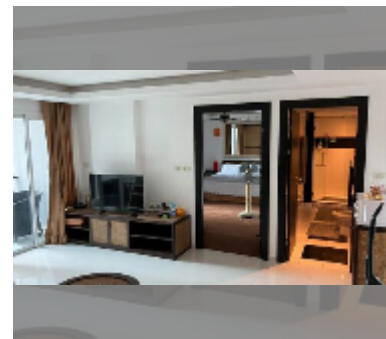

Condo for sale 1 bedroom 68.58 m² in Avenue Residence, Pattaya

฿ 4,450,000

UNIT PARAMETERS:

UID	FS-243316
quota	thai quota
type	1 bedroom
size	68.58m²
floor	3
view	pool view
quality	good
equipment: furniture, air conditioner, television, washing-machine, refrigerator	
online viewing	yes

PROJECT PARAMETERS:

district	Central Pattaya
buildings	1
floors	8
built in	2010

FACILITIES:

General information: boutique, underground parking.

Swimming pool: swimming pool.

Chill zone: chill zone.

Health zone: gym, sauna.

Other: lobby, CCTV, security.