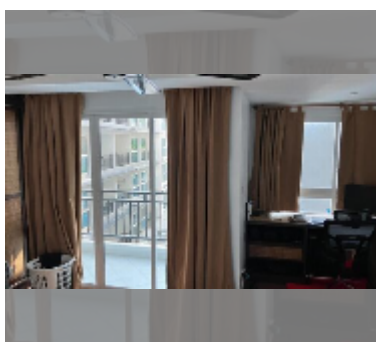

Condo for sale 1 bedroom 68.58 m² in Avenue Residence, Pattaya

฿ 4,450,000

UNIT PARAMETERS:

UID	FS-243316
quota	thai quota
type	1 bedroom
size	68.58m²
floor	3
view	pool view
quality	good
equipment: furniture, air conditioner, television, washing-machine, refrigerator	
online viewing	yes

PROJECT PARAMETERS:

district	Central Pattaya
buildings	1
floors	8
built in	2010

FACILITIES:

General information: boutique, underground parking.

Swimming pool: swimming pool.

Chill zone: chill zone.

Health zone: gym, sauna.

Other: lobby, CCTV, security.