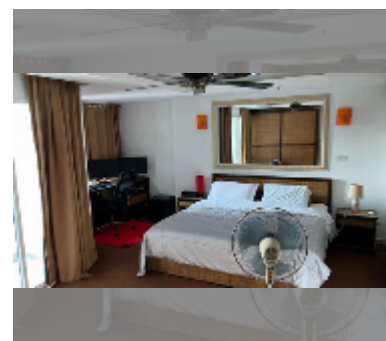

Condo for sale 1 bedroom 68.58 m² in Avenue Residence, Pattaya

฿ 4,450,000

UNIT PARAMETERS:

UID	FS-243316
quota	thai quota
type	1 bedroom
size	68.58m²
floor	3
view	pool view
quality	good
equipment: furniture, air conditioner, television, washing-machine, refrigerator	
online viewing	yes

PROJECT PARAMETERS:

district	Central Pattaya
buildings	1
floors	8
built in	2010

FACILITIES:

General information: boutique, underground parking.

Swimming pool: swimming pool.

Chill zone: chill zone.

Health zone: gym, sauna.

Other: lobby, CCTV, security.