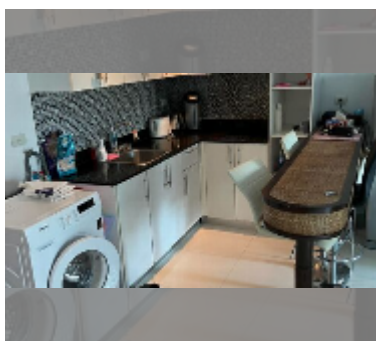

Condo for sale 1 bedroom 68.58 m² in Avenue Residence, Pattaya

฿ 4,450,000

UNIT PARAMETERS:

UID	FS-243316
quota	thai quota
type	1 bedroom
size	68.58m²
floor	3
view	pool view
quality	good
equipment: furniture, air conditioner, television, washing-machine, refrigerator	
online viewing	yes

PROJECT PARAMETERS:

district	Central Pattaya
buildings	1
floors	8
built in	2010

FACILITIES:

General information: boutique, underground parking.

Swimming pool: swimming pool.

Chill zone: chill zone.

Health zone: gym, sauna.

Other: lobby, CCTV, security.