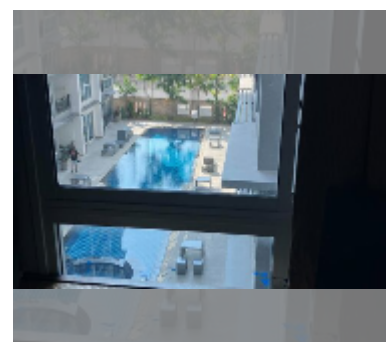

Condo for sale 1 bedroom 68.58 m² in Avenue Residence, Pattaya

฿ 4,450,000

UNIT PARAMETERS:

UID	FS-243316
quota	thai quota
type	1 bedroom
size	68.58m²
floor	3
view	pool view
quality	good
equipment: furniture, air conditioner, television, washing-machine, refrigerator	
online viewing	yes

PROJECT PARAMETERS:

district	Central Pattaya
buildings	1
floors	8
built in	2010

FACILITIES:

General information: boutique, underground parking.

Swimming pool: swimming pool.

Chill zone: chill zone.

Health zone: gym, sauna.

Other: lobby, CCTV, security.