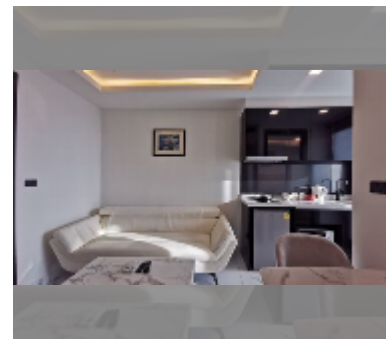

Condo for sale 1 bedroom 28.7 m² in Arcadia Millennium Tower, Pattaya

฿ 2,950,000

UNIT PARAMETERS:

UID	FS-243315
quota	foreign quota
type	1 bedroom
size	28.7m²
floor	24
view	city view
quality	good
equipment: furniture, air conditioner, television, washing-machine, refrigerator	

PROJECT PARAMETERS:

district	Central Pattaya
buildings	1
floors	46
built in	2021
maintenance	฿ 13,776/year

FACILITIES:

General information: highrise, open parking.

Swimming pool: swimming pool, rooftop pool.

Chill zone: chill zone, garden, rooftop chillout.

Health zone: gym, sauna, SPA.

Other: lobby, games room, CCTV, security, laundry.