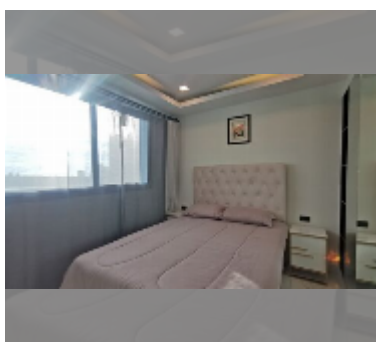

Condo for sale 1 bedroom 28.7 m² in Arcadia Millennium Tower, Pattaya

฿ 2,950,000

UNIT PARAMETERS:

UID	FS-243315
quota	foreign quota
type	1 bedroom
size	28.7m²
floor	24
view	city view
quality	good
equipment: furniture, air conditioner, television, washing-machine, refrigerator	

PROJECT PARAMETERS:

district	Central Pattaya
buildings	1
floors	46
built in	2021
maintenance	฿ 13,776/year

FACILITIES:

General information: highrise, open parking.

Swimming pool: swimming pool, rooftop pool.

Chill zone: chill zone, garden, rooftop chillout.

Health zone: gym, sauna, SPA.

Other: lobby, games room, CCTV, security, laundry.