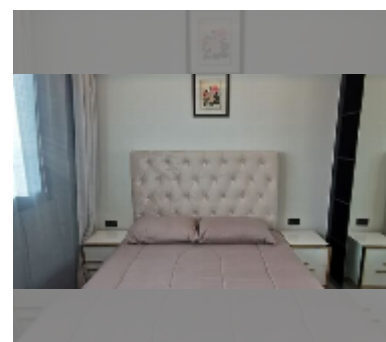

Condo for sale 1 bedroom 28.7 m² in Arcadia Millennium Tower, Pattaya

฿ 2,950,000

UNIT PARAMETERS:

UID	FS-243315
quota	foreign quota
type	1 bedroom
size	28.7m²
floor	24
view	city view
quality	good
equipment: furniture, air conditioner, television, washing-machine, refrigerator	

PROJECT PARAMETERS:

district	Central Pattaya
buildings	1
floors	46
built in	2021
maintenance	฿ 13,776/year

FACILITIES:

General information: highrise, open parking.

Swimming pool: swimming pool, rooftop pool.

Chill zone: chill zone, garden, rooftop chillout.

Health zone: gym, sauna, SPA.

Other: lobby, games room, CCTV, security, laundry.