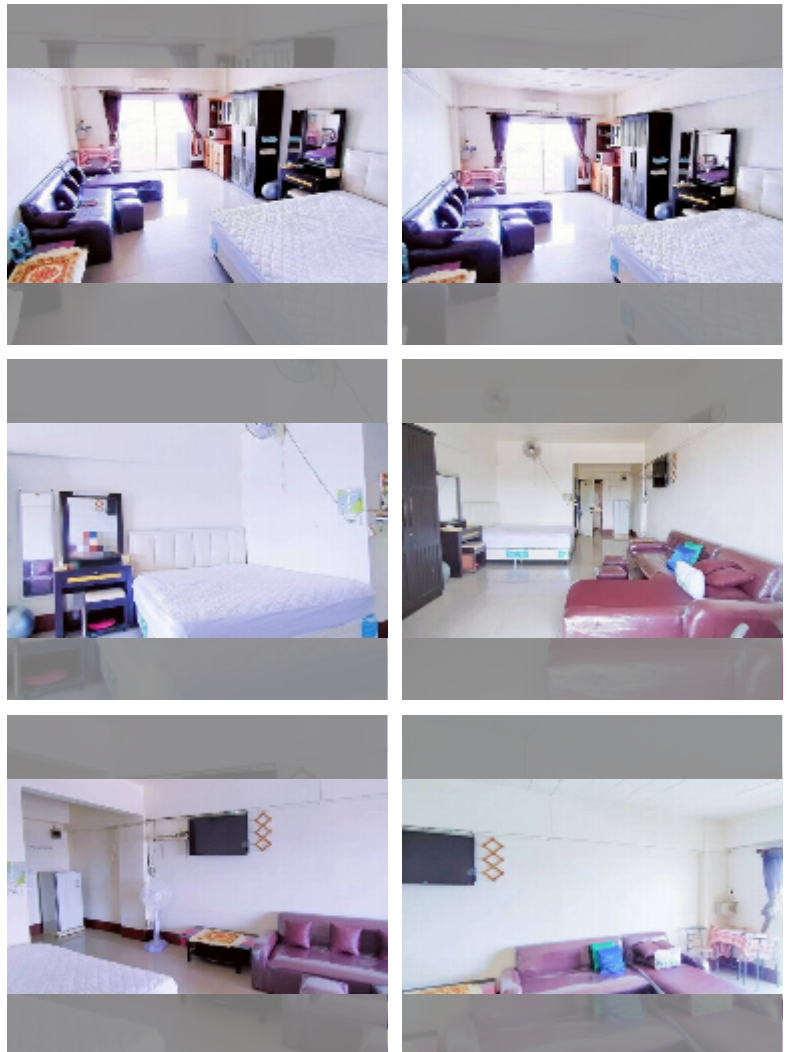

Condo for sale studio 37 m² in Nirun Grand Ville, Pattaya

฿ 1,040,000

UNIT PARAMETERS:

UID	FS-243310
quota	thai quota
type	studio
size	37m²
floor	10
view	city view

equipment: furniture, air conditioner, television, washing-machine, refrigerator

PROJECT PARAMETERS:

district	Central Pattaya
buildings	2
floors	6
built in	1994

FACILITIES:

General information: lowrise, open parking.

Swimming pool: swimming pool.

Other: CCTV, security.