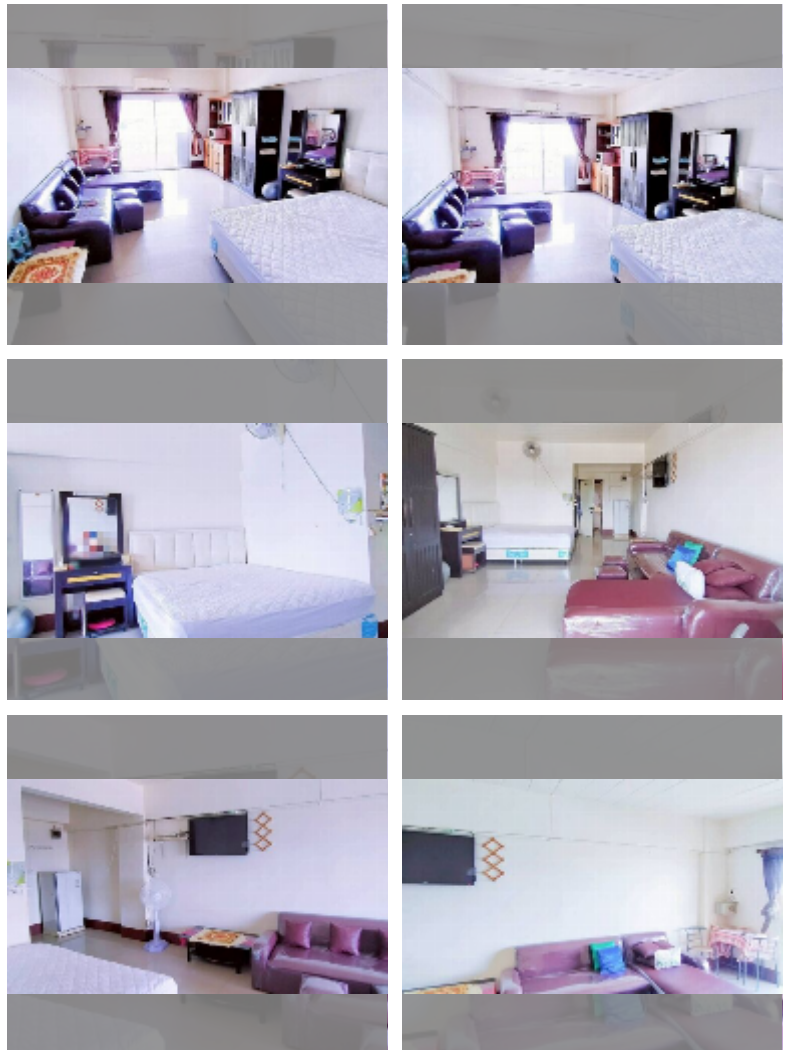

Condo for sale studio 37 m² in Nirun Grand Ville, Pattaya

฿ 1,040,000

UNIT PARAMETERS:

UID	FS-243310
quota	thai quota
type	studio
size	37m²
floor	10
view	city view

equipment: furniture, air conditioner, television, washing-machine, refrigerator

PROJECT PARAMETERS:

district	Central Pattaya
buildings	2
floors	6
built in	1994

FACILITIES:

General information: lowrise, open parking.

Swimming pool: swimming pool.

Other: CCTV, security.