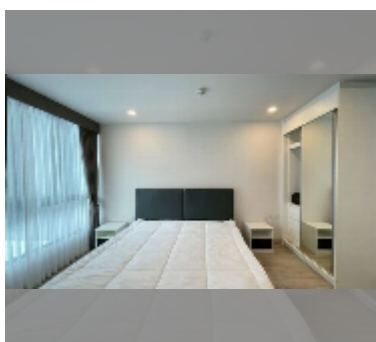

Condo for sale studio 33.37 m² in The Rizin Hotel & Residences, Pattaya

฿ 1,900,000

UNIT PARAMETERS:

UID	FS-243304
quota	foreign quota
type	studio
size	33.37m²
floor	6
view	pool view
quality	good
equipment: furniture, air conditioner, television, refrigerator	

PROJECT PARAMETERS:

district	Thappraya
buildings	1
floors	7
built in	2018

FACILITIES:

General information: lowrise, underground parking.

Swimming pool: swimming pool.

Health zone: gym.

Other: reception, lobby, meeting room, kids playgarden, CCTV, security.