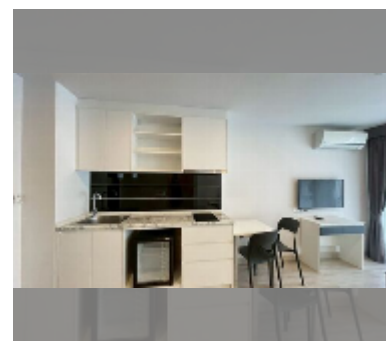

Condo for sale studio 33.37 m² in The Rizin Hotel & Residences, Pattaya

฿ 1,900,000

UNIT PARAMETERS:

UID	FS-243304
quota	foreign quota
type	studio
size	33.37m²
floor	6
view	pool view
quality	good
equipment: furniture, air conditioner, television, refrigerator	

PROJECT PARAMETERS:

district	Thappraya
buildings	1
floors	7
built in	2018

FACILITIES:

General information: lowrise, underground parking.

Swimming pool: swimming pool.

Health zone: gym.

Other: reception, lobby, meeting room, kids playgarden, CCTV, security.