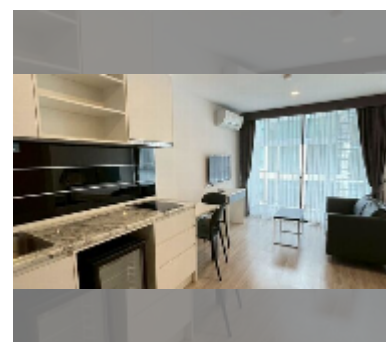

Condo for sale studio 33.37 m² in The Rizin Hotel & Residences, Pattaya

฿ 1,900,000

UNIT PARAMETERS:

UID	FS-243304
quota	foreign quota
type	studio
size	33.37m²
floor	6
view	pool view
quality	good
equipment: furniture, air conditioner, television, refrigerator	

PROJECT PARAMETERS:

district	Thappraya
buildings	1
floors	7
built in	2018

FACILITIES:

General information: lowrise, underground parking.

Swimming pool: swimming pool.

Health zone: gym.

Other: reception, lobby, meeting room, kids playgarden, CCTV, security.