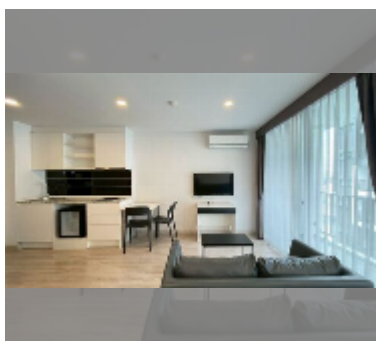

Condo for sale studio 33.37 m² in The Rizin Hotel & Residences, Pattaya

฿ 1,900,000

UNIT PARAMETERS:

| | |
|---|---------------------|
| UID | FS-243304 |
| quota | foreign quota |
| type | studio |
| size | 33.37m ² |
| floor | 6 |
| view | pool view |
| quality | good |
| equipment: furniture, air conditioner, television, refrigerator | |

Health zone: gym.

Other: reception, lobby, meeting room, kids playgarden, CCTV, security.

[details](#)