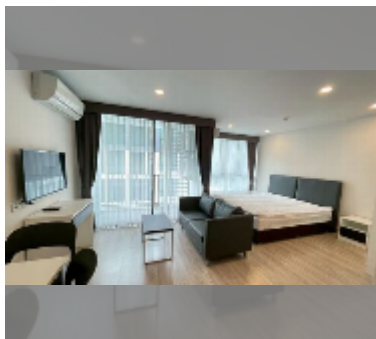

Condo for sale studio 33.37 m² in The Rizin Hotel & Residences, Pattaya

฿ 1,900,000

UNIT PARAMETERS:

UID	FS-243304
quota	foreign quota
type	studio
size	33.37m²
floor	6
view	pool view
quality	good
equipment: furniture, air conditioner, television, refrigerator	

PROJECT PARAMETERS:

district	Thappraya
buildings	1
floors	7
built in	2018

FACILITIES:

General information: lowrise, underground parking.

Swimming pool: swimming pool.

Health zone: gym.

Other: reception, lobby, meeting room, kids playgarden, CCTV, security.