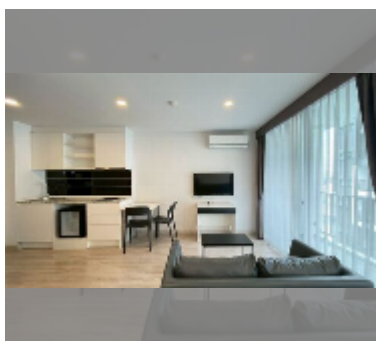

Condo for sale studio 33.37 m² in The Rizin Hotel & Residences, Pattaya

฿ 1,900,000

UNIT PARAMETERS:

UID	FS-243304
quota	foreign quota
type	studio
size	33.37m²
floor	6
view	pool view
quality	good
equipment: furniture, air conditioner, television, refrigerator	

PROJECT PARAMETERS:

district	Thappraya
buildings	1
floors	7
built in	2018

FACILITIES:

General information: lowrise, underground parking.

Swimming pool: swimming pool.

Health zone: gym.

Other: reception, lobby, meeting room, kids playgarden, CCTV, security.