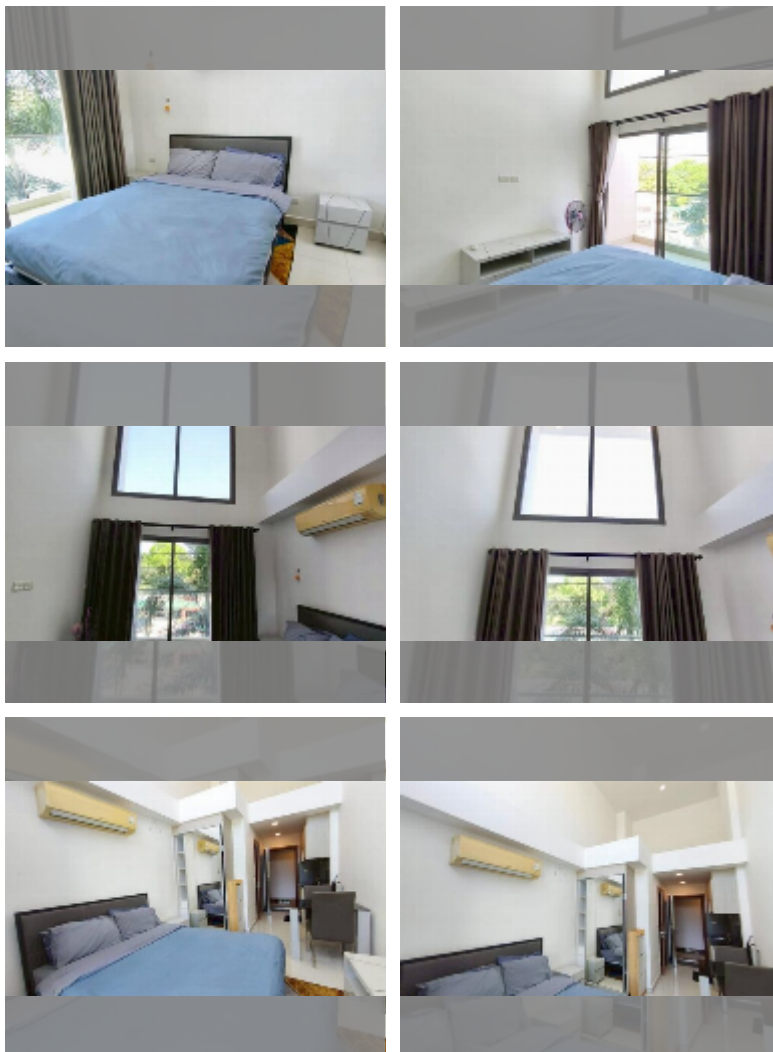

Condo for sale studio 24 m² in Laguna Beach Resort 2, Pattaya

฿ 1,590,000

UNIT PARAMETERS:

UID	FS-243300
quota	thai quota
type	studio
size	24m²
floor	3
view	city view

PROJECT PARAMETERS:

district	Jomtien
buildings	4
floors	8
built in	2016
maintenance	฿ 10,080/year

FACILITIES:

General information: resort, meters to beach: 700, minutes to beach: 10, underground parking.

Swimming pool: swimming pool, kids pool, water slides, waterfall, jacuzzi, pool bar .

Chill zone: chill zone, garden.

Health zone: gym, sauna, massage.

Other: reception, lobby, clubhouse, kids playgarden, CCTV, security, minimart, laundry.