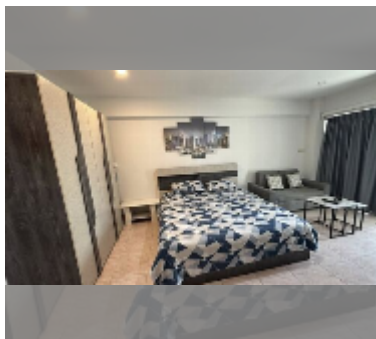

Condo for sale studio 40 m² in Sombat Pattaya Condotel, Pattaya

฿ 1,299,000

UNIT PARAMETERS:

UID	FS-243299
quota	thai quota
type	studio
size	40m²
floor	8
view	partial sea view
quality	good
equipment: furniture, air conditioner, television, washing-machine, refrigerator	
online viewing	yes

PROJECT PARAMETERS:

district	Pratumnak
buildings	1
floors	13
built in	2000
maintenance	฿ 6,240/year

FACILITIES:

General information: highrise, meters to beach: 400, minutes to beach: 7, multy-level parking, covered parking.

Swimming pool: rooftop pool.

Chill zone: rooftop chillout.

Other: CCTV, security, laundry.