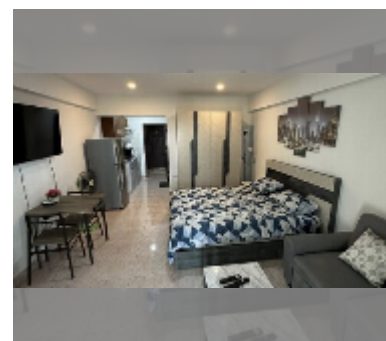

Condo for sale studio 40 m² in Sombat Pattaya Condotel, Pattaya

฿ 1,299,000

UNIT PARAMETERS:

UID	FS-243299
quota	thai quota
type	studio
size	40m²
floor	8
view	partial sea view
quality	good
equipment: furniture, air conditioner, television, washing-machine, refrigerator	
online viewing	yes

PROJECT PARAMETERS:

district	Pratumnak
buildings	1
floors	13
built in	2000
maintenance	฿ 6,240/year

FACILITIES:

General information: highrise, meters to beach: 400, minutes to beach: 7, multy-level parking, covered parking.

Swimming pool: rooftop pool.

Chill zone: rooftop chillout.

Other: CCTV, security, laundry.