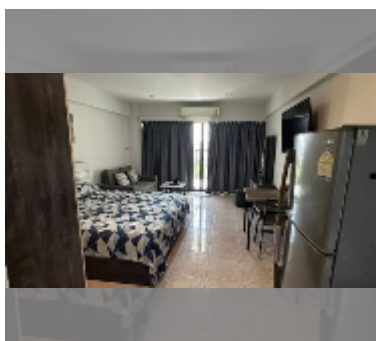

Condo for sale studio 40 m² in Sombat Pattaya Condotel, Pattaya

฿ 1,299,000

UNIT PARAMETERS:

UID	FS-243299
quota	thai quota
type	studio
size	40m²
floor	8
view	partial sea view
quality	good
equipment: furniture, air conditioner, television, washing-machine, refrigerator	
online viewing	yes

PROJECT PARAMETERS:

district	Pratumnak
buildings	1
floors	13
built in	2000
maintenance	฿ 6,240/year

FACILITIES:

General information: highrise, meters to beach: 400, minutes to beach: 7, multy-level parking, covered parking.

Swimming pool: rooftop pool.

Chill zone: rooftop chillout.

Other: CCTV, security, laundry.