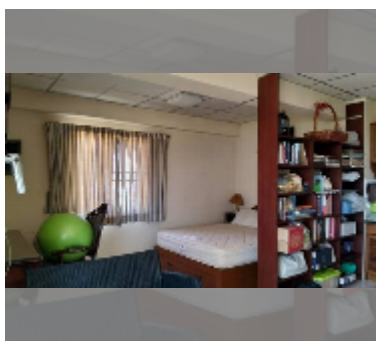

Condo for sale studio 45 m² in Jomtien beach condominium, Pattaya

฿ 1,650,000

UNIT PARAMETERS:

UID	FS-243295
quota	thai quota
type	studio
size	45m²
floor	8
view	city view
equipment: furniture, air conditioner, refrigerator	

PROJECT PARAMETERS:

district	Jomtien
buildings	5
floors	18
built in	1993

FACILITIES:

General information: highrise, open parking.

Swimming pool: swimming pool.

Chill zone: chill zone.

Health zone: gym.

Other: CCTV, security, minimart.