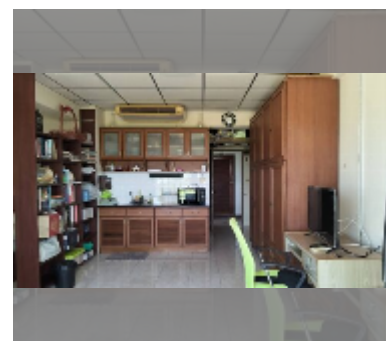

Condo for sale studio 45 m² in Jomtien beach condominium, Pattaya

฿ 1,650,000

UNIT PARAMETERS:

UID	FS-243295
quota	thai quota
type	studio
size	45m²
floor	8
view	city view
equipment: furniture, air conditioner, refrigerator	

PROJECT PARAMETERS:

district	Jomtien
buildings	5
floors	18
built in	1993

FACILITIES:

General information: highrise, open parking.

Swimming pool: swimming pool.

Chill zone: chill zone.

Health zone: gym.

Other: CCTV, security, minimart.