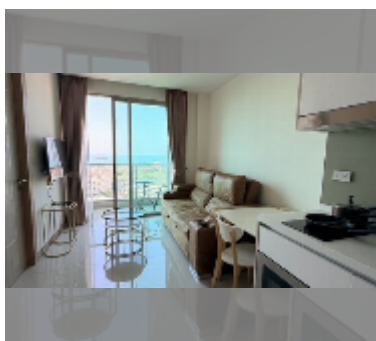

Condo for sale 1 bedroom 34 m² in The Riviera Jomtien, Pattaya

฿ 3,990,000

UNIT PARAMETERS:

UID	FS-243288
quota	thai quota
type	1 bedroom
size	34m²
floor	16
view	sea view
quality	good
equipment: furniture, air conditioner, television, washing-machine, refrigerator	
online viewing	yes

PROJECT PARAMETERS:

district	Jomtien
buildings	1
floors	46
built in	2019
maintenance	฿ 20,400/year

FACILITIES:

General information: highrise, pets are allowed, multy-level parking, covered parking.

Swimming pool: swimming pool, kids pool, rooftop pool, infinity view, waterfall, jacuzzi.

Chill zone: chill zone, garden, rooftop chillout.

Health zone: gym, sauna, hamam.

Other: reception, lobby, meeting room, games room, CCTV, security, laundry, room service.