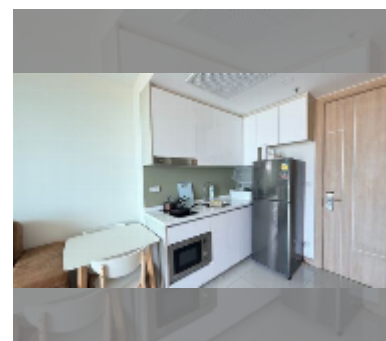

Condo for sale 1 bedroom 34 m² in The Riviera Jomtien, Pattaya

฿ 3,990,000

UNIT PARAMETERS:

UID	FS-243288
quota	thai quota
type	1 bedroom
size	34m ²
floor	16
view	sea view
quality	good
equipment: furniture, air conditioner, television, washing-machine, refrigerator	
online viewing	yes

Chill zone: chill zone, garden, rooftop chillout.

Health zone: gym, sauna, hamam.

Other: reception, lobby, meeting room, games room, CCTV, security, laundry, room service.

details