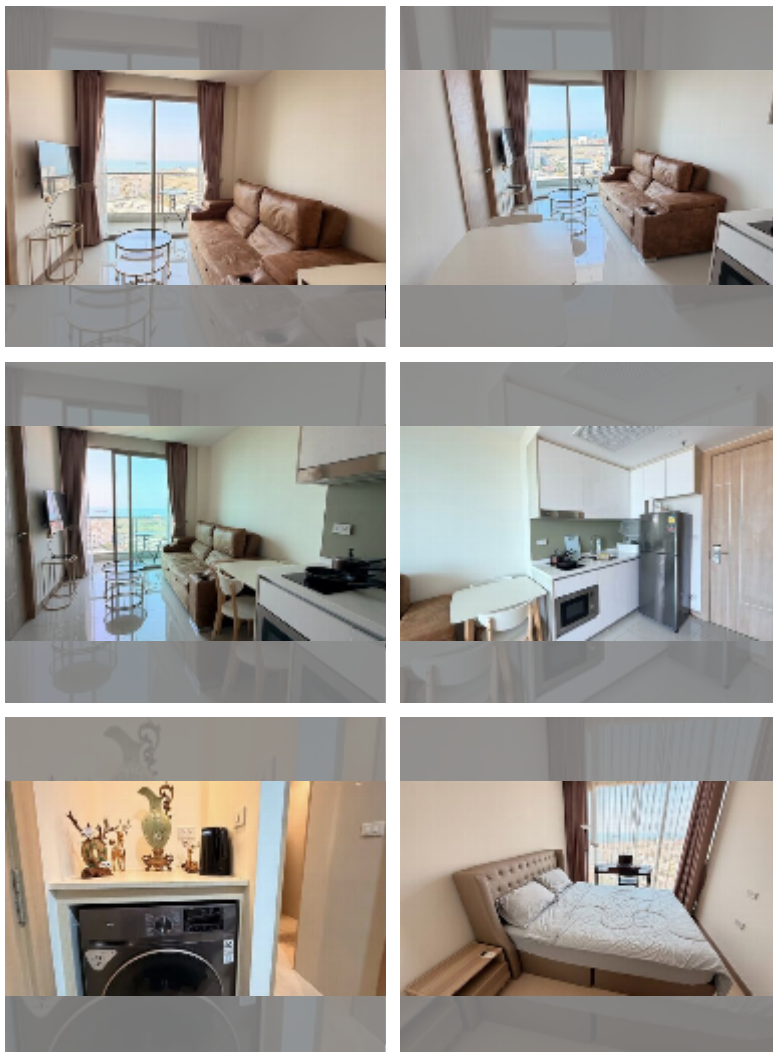

Condo for sale 1 bedroom 34 m² in The Riviera Jomtien, Pattaya

฿ 3,990,000

UNIT PARAMETERS:

UID	FS-243288
quota	thai quota
type	1 bedroom
size	34m ²
floor	16
view	sea view
quality	good
equipment: furniture, air conditioner, television, washing-machine, refrigerator	
online viewing	yes

PROJECT PARAMETERS:

district	Jomtien
buildings	1
floors	46
built in	2019
maintenance	฿ 20,400/year

FACILITIES:

General information: highrise, pets are allowed, multy-level parking, covered parking.

Swimming pool: swimming pool, kids pool, rooftop pool, infinity view, waterfall, jacuzzi.

Chill zone: chill zone, garden, rooftop chillout.

Health zone: gym, sauna, hamam.

Other: reception, lobby, meeting room, games room, CCTV, security, laundry, room service.

[details](#)