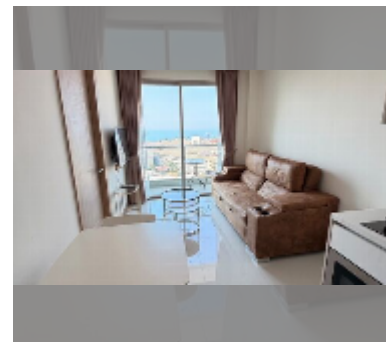

Condo for sale 1 bedroom 34 m² in The Riviera Jomtien, Pattaya

฿ 3,990,000

UNIT PARAMETERS:

UID	FS-243288
quota	thai quota
type	1 bedroom
size	34m ²
floor	16
view	sea view
quality	good
equipment: furniture, air conditioner, television, washing-machine, refrigerator	
online viewing	yes

PROJECT PARAMETERS:

district	Jomtien
buildings	1
floors	46
built in	2019
maintenance	฿ 20,400/year

FACILITIES:

General information: highrise, pets are allowed, multy-level parking, covered parking.

Swimming pool: swimming pool, kids pool, rooftop pool, infinity view, waterfall, jacuzzi.

Chill zone: chill zone, garden, rooftop chillout.

Health zone: gym, sauna, hamam.

Other: reception, lobby, meeting room, games room, CCTV, security, laundry, room service.

details