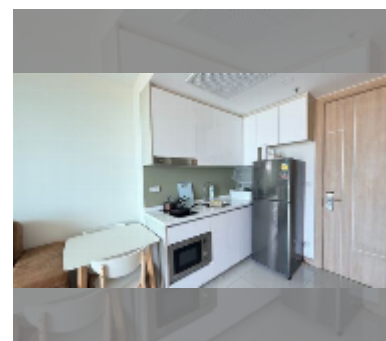

Condo for sale 1 bedroom 34 m² in The Riviera Jomtien, Pattaya

฿ 3,990,000

UNIT PARAMETERS:

UID	FS-243288
quota	thai quota
type	1 bedroom
size	34m²
floor	16
view	sea view
quality	good
equipment: furniture, air conditioner, television, washing-machine, refrigerator	
online viewing	yes

PROJECT PARAMETERS:

district	Jomtien
buildings	1
floors	46
built in	2019
maintenance	฿ 20,400/year

FACILITIES:

General information: highrise, pets are allowed, multy-level parking, covered parking.

Swimming pool: swimming pool, kids pool, rooftop pool, infinity view, waterfall, jacuzzi.

Chill zone: chill zone, garden, rooftop chillout.

Health zone: gym, sauna, hamam.

Other: reception, lobby, meeting room, games room, CCTV, security, laundry, room service.