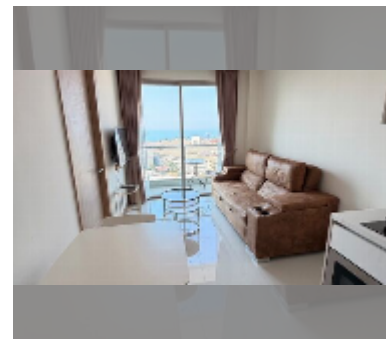

Condo for sale 1 bedroom 34 m² in The Riviera Jomtien, Pattaya

฿ 3,990,000

UNIT PARAMETERS:

UID	FS-243288
quota	thai quota
type	1 bedroom
size	34m²
floor	16
view	sea view
quality	good
equipment: furniture, air conditioner, television, washing-machine, refrigerator	
online viewing	yes

PROJECT PARAMETERS:

district	Jomtien
buildings	1
floors	46
built in	2019
maintenance	฿ 20,400/year

FACILITIES:

General information: highrise, pets are allowed, multy-level parking, covered parking.

Swimming pool: swimming pool, kids pool, rooftop pool, infinity view, waterfall, jacuzzi.

Chill zone: chill zone, garden, rooftop chillout.

Health zone: gym, sauna, hamam.

Other: reception, lobby, meeting room, games room, CCTV, security, laundry, room service.