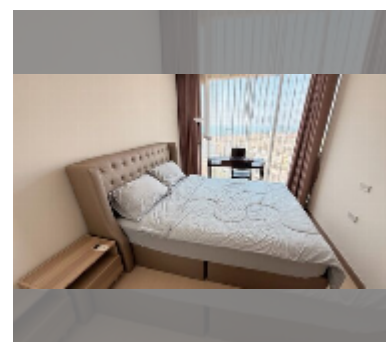

Condo for sale 1 bedroom 34 m² in The Riviera Jomtien, Pattaya

฿ 3,990,000

UNIT PARAMETERS:

UID	FS-243288
quota	thai quota
type	1 bedroom
size	34m²
floor	16
view	sea view
quality	good
equipment: furniture, air conditioner, television, washing-machine, refrigerator	
online viewing	yes

PROJECT PARAMETERS:

district	Jomtien
buildings	1
floors	46
built in	2019
maintenance	฿ 20,400/year

FACILITIES:

General information: highrise, pets are allowed, multy-level parking, covered parking.

Swimming pool: swimming pool, kids pool, rooftop pool, infinity view, waterfall, jacuzzi.

Chill zone: chill zone, garden, rooftop chillout.

Health zone: gym, sauna, hamam.

Other: reception, lobby, meeting room, games room, CCTV, security, laundry, room service.