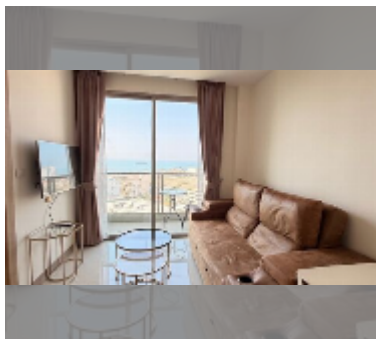

Condo for sale 1 bedroom 34 m² in The Riviera Jomtien, Pattaya

฿ 3,990,000

UNIT PARAMETERS:

UID	FS-243288
quota	thai quota
type	1 bedroom
size	34m²
floor	16
view	sea view
quality	good
equipment: furniture, air conditioner, television, washing-machine, refrigerator	
online viewing	yes

PROJECT PARAMETERS:

district	Jomtien
buildings	1
floors	46
built in	2019
maintenance	฿ 20,400/year

FACILITIES:

General information: highrise, pets are allowed, multy-level parking, covered parking.

Swimming pool: swimming pool, kids pool, rooftop pool, infinity view, waterfall, jacuzzi.

Chill zone: chill zone, garden, rooftop chillout.

Health zone: gym, sauna, hamam.

Other: reception, lobby, meeting room, games room, CCTV, security, laundry, room service.