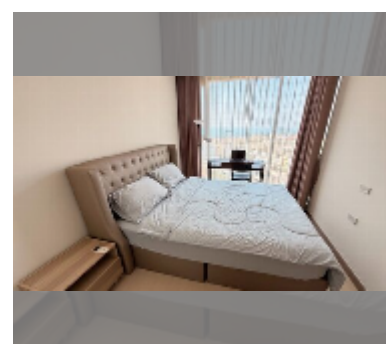

Condo for sale 1 bedroom 34 m² in The Riviera Jomtien, Pattaya

฿ 3,990,000

UNIT PARAMETERS:

UID	FS-243288
quota	thai quota
type	1 bedroom
size	34m²
floor	16
view	sea view
quality	good
equipment: furniture, air conditioner, television, washing-machine, refrigerator	
online viewing	yes

PROJECT PARAMETERS:

district	Jomtien
buildings	1
floors	46
built in	2019
maintenance	฿ 20,400/year

FACILITIES:

General information: highrise, pets are allowed, multy-level parking, covered parking.

Swimming pool: swimming pool, kids pool, rooftop pool, infinity view, waterfall, jacuzzi.

Chill zone: chill zone, garden, rooftop chillout.

Health zone: gym, sauna, hamam.

Other: reception, lobby, meeting room, games room, CCTV, security, laundry, room service.