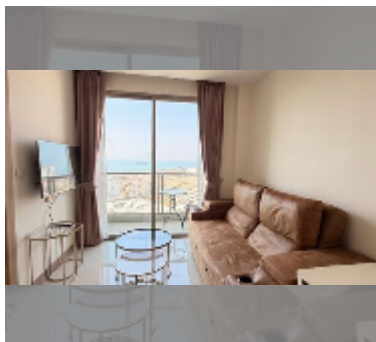

Condo for sale 1 bedroom 34 m² in The Riviera Jomtien, Pattaya

฿ 3,990,000

UNIT PARAMETERS:

UID	FS-243288
quota	thai quota
type	1 bedroom
size	34m ²
floor	16
view	sea view
quality	good
equipment: furniture, air conditioner, television, washing-machine, refrigerator	
online viewing	yes

PROJECT PARAMETERS:

district	Jomtien
buildings	1
floors	46
built in	2019
maintenance	฿ 20,400/year

FACILITIES:

General information: highrise, pets are allowed, multy-level parking, covered parking.

Swimming pool: swimming pool, kids pool, rooftop pool, infinity view, waterfall, jacuzzi.

Chill zone: chill zone, garden, rooftop chillout.

Health zone: gym, sauna, hamam.

Other: reception, lobby, meeting room, games room, CCTV, security, laundry, room service.

details