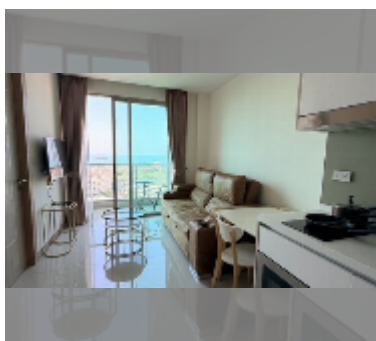

Condo for sale 1 bedroom 34 m² in The Riviera Jomtien, Pattaya

฿ 3,990,000

UNIT PARAMETERS:

UID	FS-243288
quota	thai quota
type	1 bedroom
size	34m ²
floor	16
view	sea view
quality	good
equipment: furniture, air conditioner, television, washing-machine, refrigerator	
online viewing	yes

PROJECT PARAMETERS:

district	Jomtien
buildings	1
floors	46
built in	2019
maintenance	฿ 20,400/year

FACILITIES:

General information: highrise, pets are allowed, multy-level parking, covered parking.

Swimming pool: swimming pool, kids pool, rooftop pool, infinity view, waterfall, jacuzzi.

Chill zone: chill zone, garden, rooftop chillout.

Health zone: gym, sauna, hamam.

Other: reception, lobby, meeting room, games room, CCTV, security, laundry, room service.

details