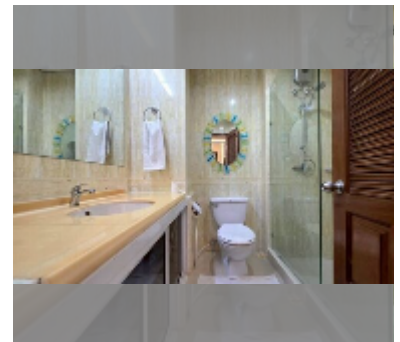

Condo for sale studio 48 m² in View Talay 5, Pattaya

฿ 3,340,000

UNIT PARAMETERS:

UID	FS-243287
quota	foreign quota
type	studio
size	48m²
floor	5
view	partial sea view
equipment: furniture, air conditioner	

PROJECT PARAMETERS:

district	Thappraya
buildings	2
floors	22
built in	2007
maintenance	฿ 11,520/year

FACILITIES:

General information: highrise, meters to beach: 150, minutes to beach: 3, open parking, covered parking.

Swimming pool: swimming pool.

Other: reception, CCTV, security, minimart, laundry, room service.