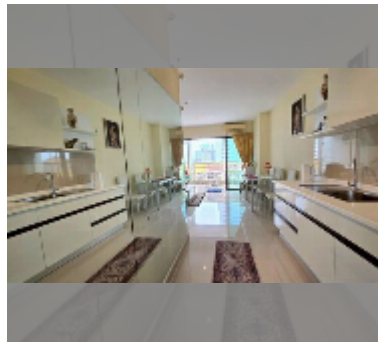

Condo for sale studio 48 m² in View Talay 5, Pattaya

฿ 3,340,000

UNIT PARAMETERS:

UID	FS-243287
quota	foreign quota
type	studio
size	48m²
floor	5
view	partial sea view
equipment: furniture, air conditioner	

PROJECT PARAMETERS:

district	Thappraya
buildings	2
floors	22
built in	2007
maintenance	฿ 11,520/year

FACILITIES:

General information: highrise, meters to beach: 150, minutes to beach: 3, open parking, covered parking.

Swimming pool: swimming pool.

Other: reception, CCTV, security, minimart, laundry, room service.