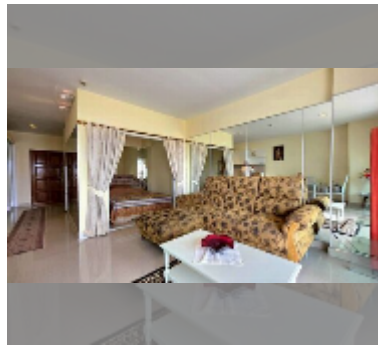

Condo for sale studio 48 m² in View Talay 5, Pattaya

฿ 3,340,000

UNIT PARAMETERS:

UID	FS-243287
quota	foreign quota
type	studio
size	48m²
floor	5
view	partial sea view
equipment: furniture, air conditioner	

PROJECT PARAMETERS:

district	Thappraya
buildings	2
floors	22
built in	2007
maintenance	฿ 11,520/year

FACILITIES:

General information: highrise, meters to beach: 150, minutes to beach: 3, open parking, covered parking.

Swimming pool: swimming pool.

Other: reception, CCTV, security, minimart, laundry, room service.