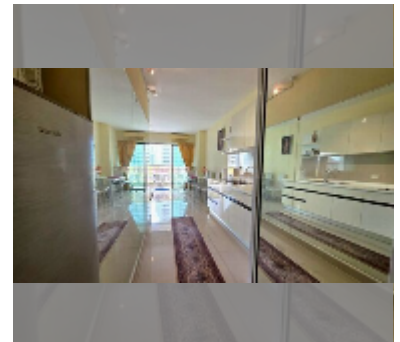

Condo for sale studio 48 m² in View Talay 5, Pattaya

฿ 3,340,000

UNIT PARAMETERS:

UID	FS-243287
quota	foreign quota
type	studio
size	48m²
floor	5
view	partial sea view
equipment: furniture, air conditioner	

PROJECT PARAMETERS:

district	Thappraya
buildings	2
floors	22
built in	2007
maintenance	฿ 11,520/year

FACILITIES:

General information: highrise, meters to beach: 150, minutes to beach: 3, open parking, covered parking.

Swimming pool: swimming pool.

Other: reception, CCTV, security, minimart, laundry, room service.