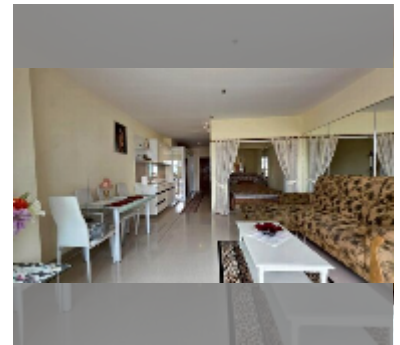

Condo for sale studio 48 m² in View Talay 5, Pattaya

฿ 3,340,000

UNIT PARAMETERS:

UID	FS-243287
quota	foreign quota
type	studio
size	48m²
floor	5
view	partial sea view
equipment: furniture, air conditioner	

PROJECT PARAMETERS:

district	Thappraya
buildings	2
floors	22
built in	2007
maintenance	฿ 11,520/year

FACILITIES:

General information: highrise, meters to beach: 150, minutes to beach: 3, open parking, covered parking.

Swimming pool: swimming pool.

Other: reception, CCTV, security, minimart, laundry, room service.