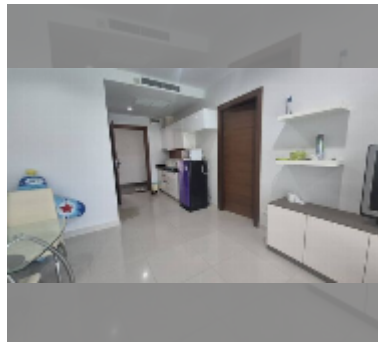

Condo for sale 1 bedroom 61 m² in Musselana, Pattaya

฿ 3,600,000

UNIT PARAMETERS:

UID	FS-243284
quota	thai quota
type	1 bedroom
size	61m²
floor	2
view	city view
online viewing	yes

PROJECT PARAMETERS:

district	Jomtien
buildings	1
floors	7
built in	2010

FACILITIES:

General information: boutique, underground parking.

Swimming pool: swimming pool.

Chill zone: chill zone.

Health zone: gym, sauna.

Other: CCTV, security, minimart.