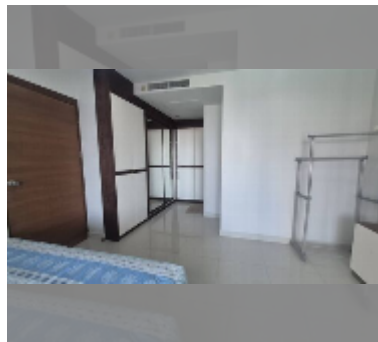

Condo for sale 1 bedroom 61 m² in Musselana, Pattaya

฿ 3,600,000

UNIT PARAMETERS:

UID	FS-243284
quota	thai quota
type	1 bedroom
size	61m²
floor	2
view	city view
online viewing	yes

PROJECT PARAMETERS:

district	Jomtien
buildings	1
floors	7
built in	2010

FACILITIES:

General information: boutique, underground parking.

Swimming pool: swimming pool.

Chill zone: chill zone.

Health zone: gym, sauna.

Other: CCTV, security, minimart.