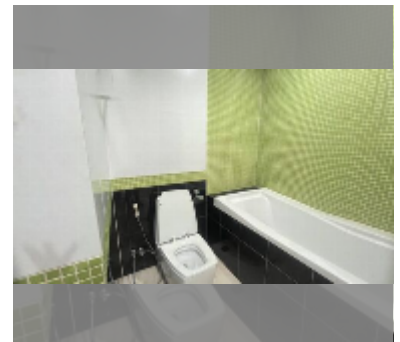

Condo for sale 1 bedroom 61 m² in Musselana, Pattaya

฿ 3,600,000

UNIT PARAMETERS:

UID	FS-243284
quota	thai quota
type	1 bedroom
size	61m²
floor	2
view	city view
online viewing	yes

PROJECT PARAMETERS:

district	Jomtien
buildings	1
floors	7
built in	2010

FACILITIES:

General information: boutique, underground parking.

Swimming pool: swimming pool.

Chill zone: chill zone.

Health zone: gym, sauna.

Other: CCTV, security, minimart.