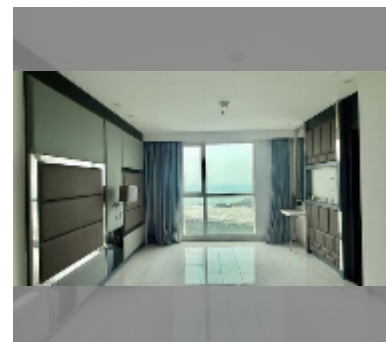

Condo for sale 2 bedroom 81.53 m² in Sky Residences Pattaya, Pattaya

฿ 5,990,000

UNIT PARAMETERS:

UID	FS-243281
quota	foreign quota
type	2 bedroom
size	81.53m ²
floor	8
view	sea view

PROJECT PARAMETERS:

district	Pratumnak
buildings	1
floors	33
start of construction	2013
built in	2016
maintenance	฿ 48,918/year

Health zone: gym, sauna.

Other: reception, lobby, kids playgarden, CCTV, security.

details