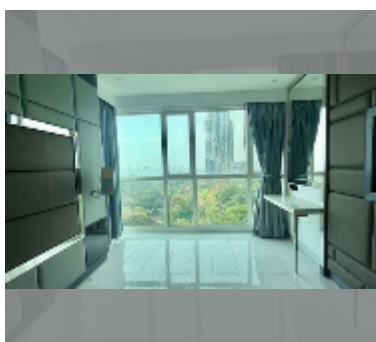

Condo for sale 2 bedroom 81.53 m² in Sky Residences Pattaya, Pattaya

฿ 6,240,000

UNIT PARAMETERS:

UID	FS-243281
quota	foreign quota
type	2 bedroom
size	81.53m ²
floor	8
view	sea view

PROJECT PARAMETERS:

district	Pratumnak
buildings	1
floors	33
start of construction	2013
built in	2016
maintenance	฿ 48,918/year

Health zone: gym, sauna.

Other: reception, lobby, kids playgarden, CCTV, security.

details