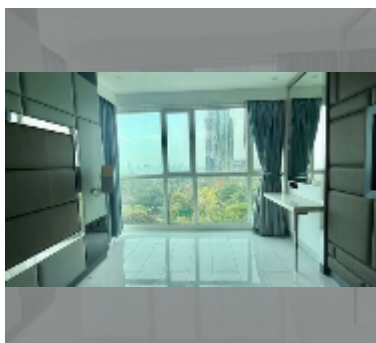

Condo for sale 2 bedroom 81.53 m² in Sky Residences Pattaya, Pattaya

฿ 5,990,000

UNIT PARAMETERS:

UID	FS-243281
quota	foreign quota
type	2 bedroom
size	81.53m ²
floor	8
view	sea view

PROJECT PARAMETERS:

district	Pratumnak
buildings	1
floors	33
start of construction	2013
built in	2016
maintenance	฿ 48,918/year

Health zone: gym, sauna.

Other: reception, lobby, kids playgarden, CCTV, security.

details