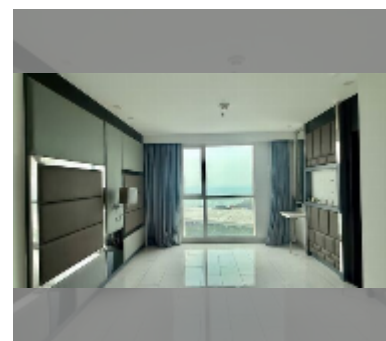

Condo for sale 2 bedroom 81.53 m² in Sky Residences Pattaya, Pattaya

฿ 6,240,000

UNIT PARAMETERS:

UID	FS-243281
quota	foreign quota
type	2 bedroom
size	81.53m ²
floor	8
view	sea view

PROJECT PARAMETERS:

district	Pratumnak
buildings	1
floors	33
start of construction	2013
built in	2016
maintenance	฿ 48,918/year

Health zone: gym, sauna.

Other: reception, lobby, kids playgarden, CCTV, security.

details