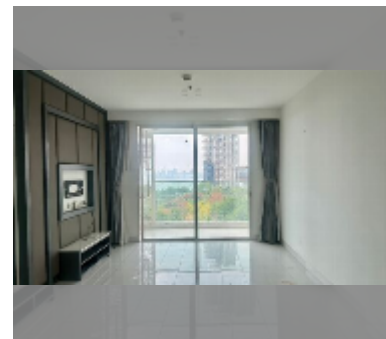

Condo for sale 2 bedroom 81.53 m² in Sky Residences Pattaya, Pattaya

฿ 6,240,000

UNIT PARAMETERS:

UID	FS-243281
quota	foreign quota
type	2 bedroom
size	81.53m ²
floor	8
view	sea view

PROJECT PARAMETERS:

district	Pratumnak
buildings	1
floors	33
start of construction	2013
built in	2016
maintenance	฿ 48,918/year

Health zone: gym, sauna.

Other: reception, lobby, kids playgarden, CCTV, security.

details