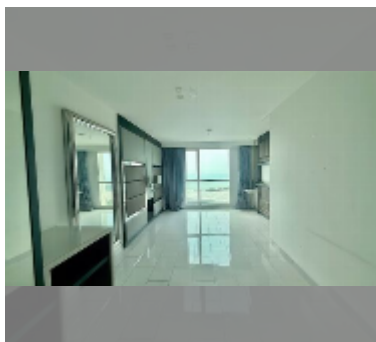

Condo for sale 2 bedroom 81.53 m² in Sky Residences Pattaya, Pattaya

฿ 5,990,000

UNIT PARAMETERS:

UID	FS-243281
quota	foreign quota
type	2 bedroom
size	81.53m ²
floor	8
view	sea view

PROJECT PARAMETERS:

district	Pratumnak
buildings	1
floors	33
start of construction	2013
built in	2016
maintenance	฿ 48,918/year

FACILITIES:

General information: highrise, meters to beach: 500, minutes to beach: 2, covered parking.

Swimming pool: swimming pool, rooftop pool, infinity view, sunbathing area.

Chill zone: garden, rooftop chillout.

Health zone: gym, sauna.

Other: reception, lobby, kids playgarden, CCTV, security.

details