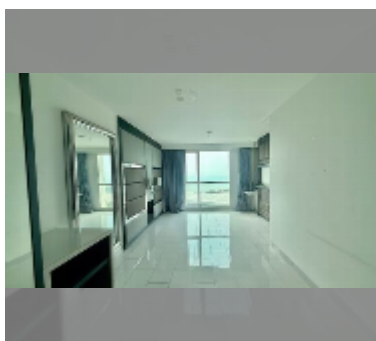

Condo for sale 2 bedroom 81.53 m² in Sky Residences Pattaya, Pattaya

฿ 6,240,000

UNIT PARAMETERS:

UID	FS-243281
quota	foreign quota
type	2 bedroom
size	81.53m ²
floor	8
view	sea view

PROJECT PARAMETERS:

district	Pratumnak
buildings	1
floors	33
start of construction	2013
built in	2016
maintenance	฿ 48,918/year

Health zone: gym, sauna.

Other: reception, lobby, kids playgarden, CCTV, security.

details