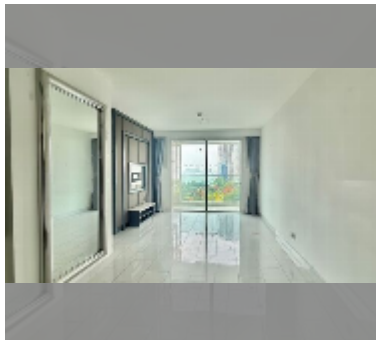

Condo for sale 2 bedroom 81.53 m² in Sky Residences Pattaya, Pattaya

฿ 5,990,000

UNIT PARAMETERS:

UID	FS-243281
quota	foreign quota
type	2 bedroom
size	81.53m²
floor	8
view	sea view

PROJECT PARAMETERS:

district	Pratumnak
buildings	1
floors	33
start of construction	2013
built in	2016
maintenance	฿ 48,918/year

FACILITIES:

General information: highrise, meters to beach: 500, minutes to beach: 2, covered parking.

Swimming pool: swimming pool, rooftop pool, infinity view, sunbathing area.

Chill zone: garden, rooftop chillout.

Health zone: gym, sauna.

Other: reception, lobby, kids playgarden, CCTV, security.