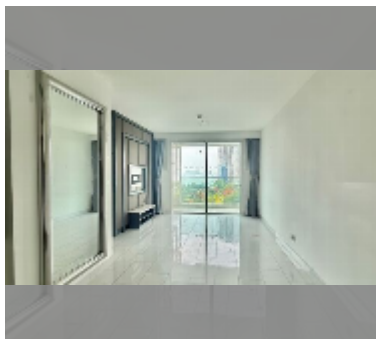

Condo for sale 2 bedroom 81.53 m² in Sky Residences Pattaya, Pattaya

฿ 6,240,000

UNIT PARAMETERS:

UID	FS-243281
quota	foreign quota
type	2 bedroom
size	81.53m²
floor	8
view	sea view

PROJECT PARAMETERS:

district	Pratumnak
buildings	1
floors	33
start of construction	2013
built in	2016
maintenance	฿ 48,918/year

FACILITIES:

General information: highrise, meters to beach: 500, minutes to beach: 2, covered parking.

Swimming pool: swimming pool, rooftop pool, infinity view, sunbathing area.

Chill zone: garden, rooftop chillout.

Health zone: gym, sauna.

Other: reception, lobby, kids playgarden, CCTV, security.