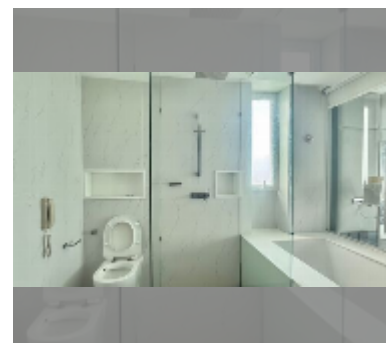

Condo for sale 2 bedroom 81.53 m² in Sky Residences Pattaya, Pattaya

฿ 5,990,000

UNIT PARAMETERS:

UID	FS-243281
quota	foreign quota
type	2 bedroom
size	81.53m ²
floor	8
view	sea view

PROJECT PARAMETERS:

district	Pratumnak
buildings	1
floors	33
start of construction	2013
built in	2016
maintenance	฿ 48,918/year

Health zone: gym, sauna.

Other: reception, lobby, kids playgarden, CCTV, security.

details