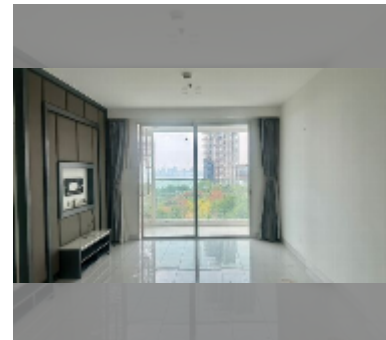

Condo for sale 2 bedroom 81.53 m² in Sky Residences Pattaya, Pattaya

฿ 5,990,000

UNIT PARAMETERS:

UID	FS-243281
quota	foreign quota
type	2 bedroom
size	81.53m²
floor	8
view	sea view

PROJECT PARAMETERS:

district	Pratumnak
buildings	1
floors	33
start of construction	2013
built in	2016
maintenance	฿ 48,918/year

FACILITIES:

General information: highrise, meters to beach: 500, minutes to beach: 2, covered parking.

Swimming pool: swimming pool, rooftop pool, infinity view, sunbathing area.

Chill zone: garden, rooftop chillout.

Health zone: gym, sauna.

Other: reception, lobby, kids playgarden, CCTV, security.