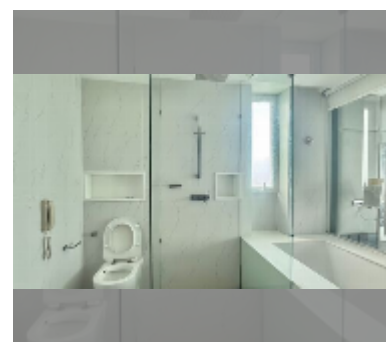

Condo for sale 2 bedroom 81.53 m² in Sky Residences Pattaya, Pattaya

฿ 6,240,000

UNIT PARAMETERS:

UID	FS-243281
quota	foreign quota
type	2 bedroom
size	81.53m²
floor	8
view	sea view

PROJECT PARAMETERS:

district	Pratumnak
buildings	1
floors	33
start of construction	2013
built in	2016
maintenance	฿ 48,918/year

FACILITIES:

General information: highrise, meters to beach: 500, minutes to beach: 2, covered parking.

Swimming pool: swimming pool, rooftop pool, infinity view, sunbathing area.

Chill zone: garden, rooftop chillout.

Health zone: gym, sauna.

Other: reception, lobby, kids playgarden, CCTV, security.